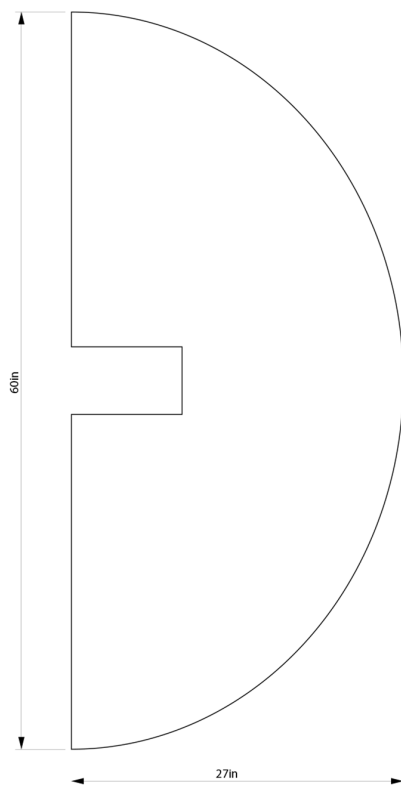

CIRCE MIRROR

BEN & AJA BLANC

CIRCE MIRROR

BEN & AJA BLANC

Front View

Side View

DESIGNER

Ben & Aja Blanc

ORIGIN

United States

PRODUCTION

Made to Order

DATE

2019

WEIGHT

39lbs

MATERIALS

Glass and clear, grey, bronze, peach, black or antique mirror and brass.

DIMENSIONS

L 60" x W 27" x D 1.25"

CUSTOMIZABLE

Customization upon request.