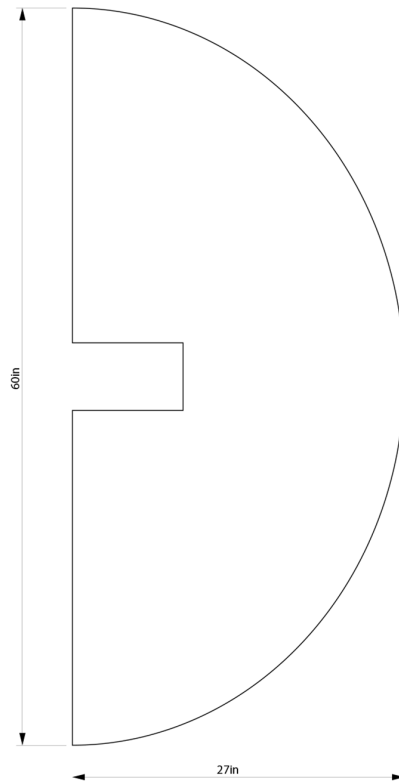

CIRCE MIRROR

BEN & AJA BLANC

CIRCE MIRROR

BEN & AJA BLANC

Front View

Side View

DESIGNER
Ben & Aja Blanc

ORIGIN
United States

PRODUCTION
Made to Order

DATE
2019

WEIGHT
39 lbs.

MATERIALS
Mirrored Glass and Brass.

DIMENSIONS
L 27" x W 1.25" x H 60"