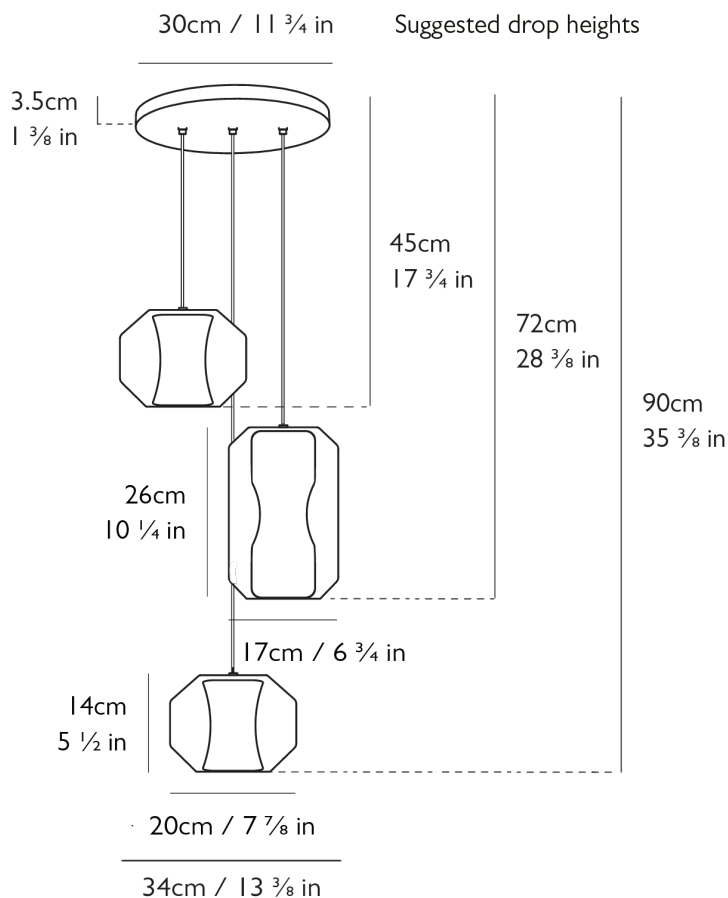

CHAMBER CHANDELIER 3 PIECE

LEE BROOM

DESIGNER

Lee Broom

ORIGIN

United Kingdom

PRODUCTION

Made to Order

DATE

2014

WEIGHT

21.8lbs

CERTIFICATIONS

UL, cUL (110-130V)
CE, CB (220-240V)

MATERIALS/FINISHES

Carrara marble, crystal and steel.

DIMENSIONS

1x Large: H 10.25" x Dia 6.75"

2x Small: H 5.5" x Dia 7.88"

CARE

Canopy and pendants supplied unassembled to allow for adjustment of cord lengths and enable desired drop heights to be set during installation.

ILLUMINATION

Bulb: 3 x E27/E26 fitting, Max 40 Watts, 50-60hz (bulb supplied).

Voltage: 220-240V or 110-130V.

SUSPENSION

3 x 118" adjustable cord with transparent casing.

CANOPY

Dia 11.75" x H 1.5" round steel in Satin White Finish.