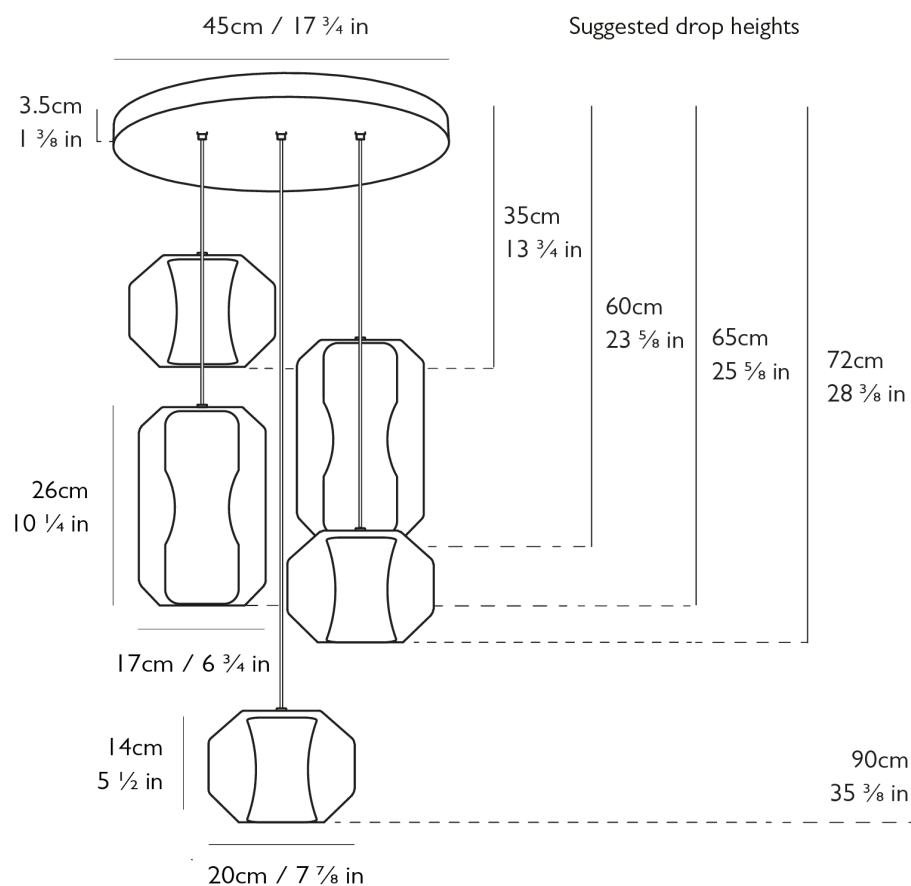

CHAMBER CHANDELIER 5 PIECE

LEE BROOM

CHAMBER CHANDELIER 5 PIECE

LEE BROOM

DESIGNER

Lee Broom

ORIGIN

United Kingdom

DATE

2014

WEIGHT

32.7 lbs.

CERTIFICATIONS

UL, cUL (110-130V). CE, CB (220-240V).

MATERIALS/FINISHES

Carrara marble, crystal, and steel.

DIMENSIONS

Canopy: Dia. 17.7" x H 1.3"

3x Small Fixture: Dia. 7.8" x H 5.5"

2x Large Fixture: Dia. 6.7" x H 10.2"

Overall Height: Adjustable up to 129.6"

ILLUMINATION

110-130V: 5 x 4W LED bulbs supplied, E26, 1100lm, 2700K, CRI 82, 25000 bulb life hours, dimmable.

220-240V: 5 x 6.3W LED bulbs supplied, E27, 1220lm, 2700K, CRI 80, 25000 bulb life hours, dimmable.

SUSPENSION

Five 118" site-adjustable cords are included with purchase.