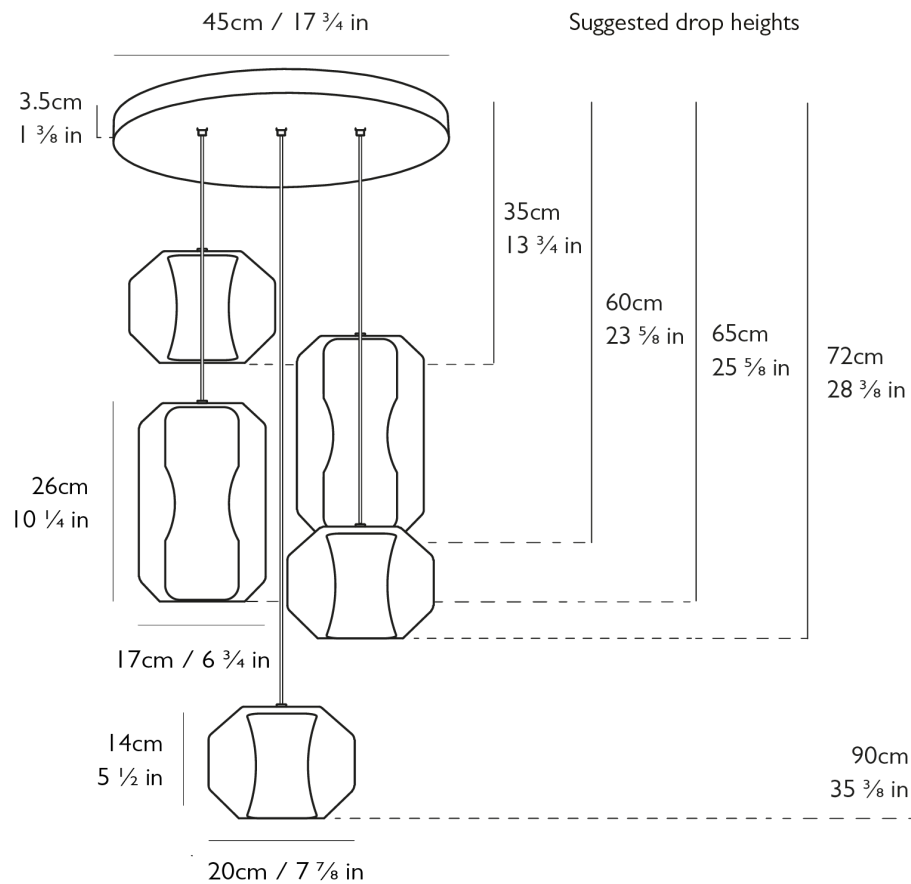

CHAMBER CHANDELIER 5 PIECE

LEE BROOM

CHAMBER CHANDELIER 5 PIECE

LEE BROOM

DESIGNER

Lee Broom

ORIGIN

United Kingdom

DATE

2014

WEIGHT

21.8lbs

CERTIFICATIONS

UL, cUL (110-130V)

CE, CB (220-240V)

MATERIALS/FINISHES

Carrara marble, crystal and steel.

DIMENSIONS

1x Large: H 10.25" x Dia 6.75"

2x Small: H 5.5" x Dia 7.88"

CARE

Canopy and pendants supplied unassembled to allow for adjustment of cord lengths and enable desired drop heights to be set during installation.

ILLUMINATION

Bulb: 3 x E27/E26 fitting, Max 40 Watts, 50-60hz (bulb supplied).

Voltage: 220-240V or 110-130V.

SUSPENSION

3 x 118" adjustable cord with transparent casing.

CANOPY

Dia 11.75" x H 1.5" round steel in Satin White Finish.