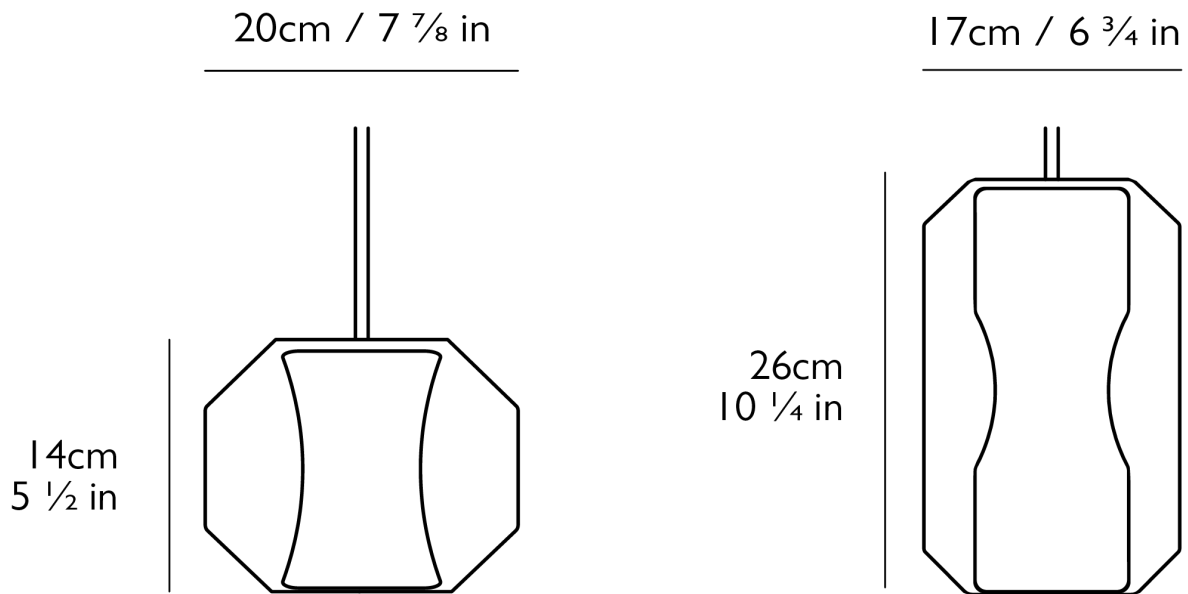

CHAMBER LIGHT SMALL

LEE BROOM

CHAMBER LIGHT SMALL

LEE BROOM

DESIGNER
Lee Broom

ORIGIN
United Kingdom

DATE
2014

WEIGHT
5.9 lbs.

CERTIFICATIONS
UL, cUL (110-130V). CE, CB (220-240V).

MATERIALS/FINISHES
Carrara marble, crystal, and steel.

DIMENSIONS
Canopy: Dia. 4.7" x H 1.1"
Fixture: Dia. 7.8" x H 5.5"
Overall Height: Adjustable up to 124.6"

SUSPENSION
A 118" site-adjustable cord is included with purchase.