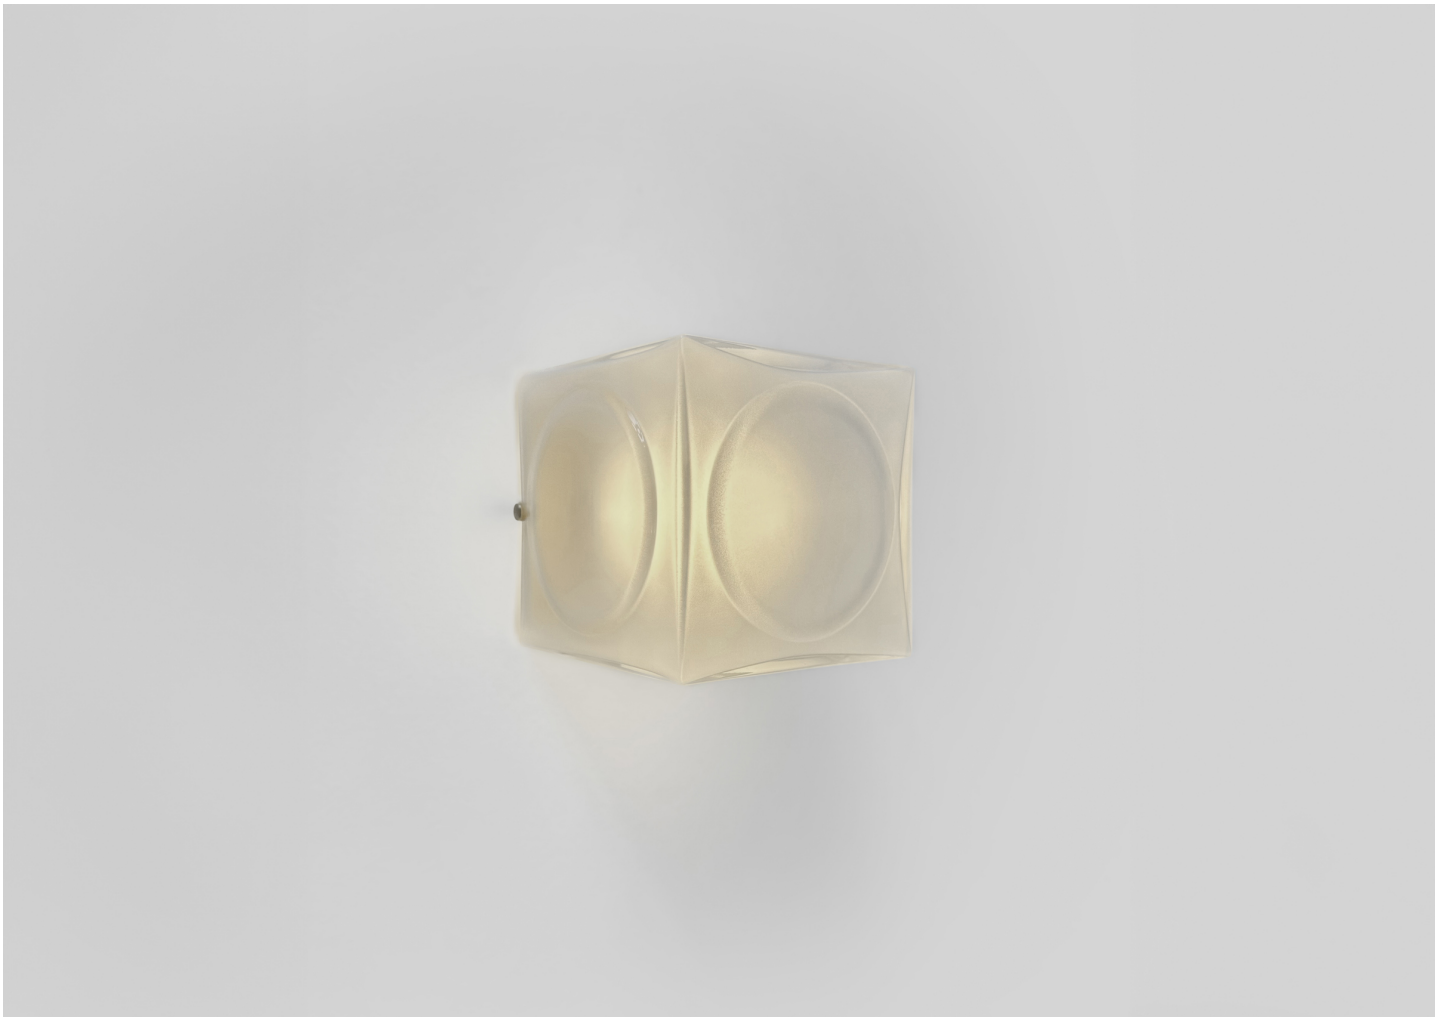

# CHANT SURFACE LIGHT

LEE BROOM

MANUFACTURER  
Lee Broom

ORIGIN  
United Kingdom

PRODUCTION  
Made to Order

DATE  
2023

WEIGHT  
4.2 lbs.

CERTIFICATIONS  
UL, cUL, CE, CB.

DISCLAIMER  
Bulb supplied.

MATERIALS  
Frosted or Clear Glass. Aluminum with Brushed Gold or Brushed Silver finish.

DIMENSIONS  
Canopy: L 3.5" x W 3.5" x H 0.1"  
Fixture: L 5" x W 5" x H 5"

ILLUMINATION  
220-240V or 110-130V: G9 LED - 2.6W - 2700K - CRI 90 - Dimmable.

CANOPY  
L 3.5" x W 3.5" x H 0.1"