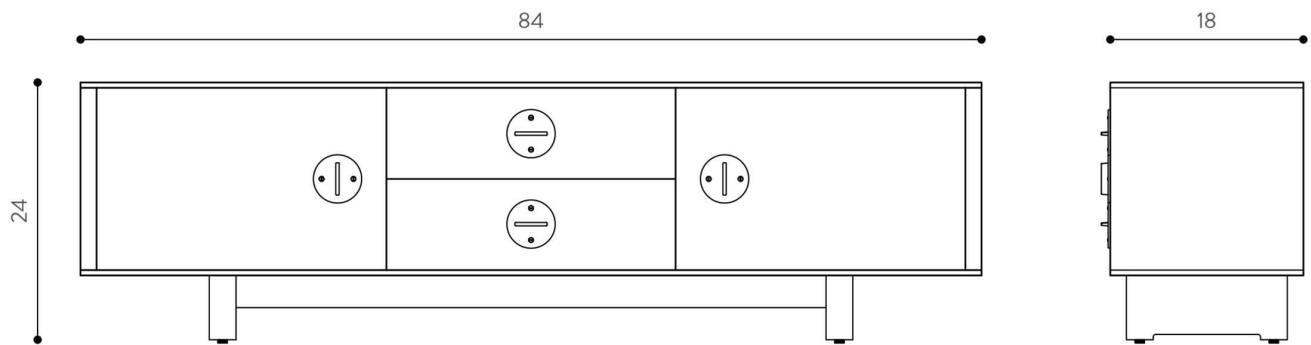

CIBOLO CREDENZA

YUCCA STUFF

MANUFACTURER
Yucca Stuff

ORIGIN
United States

PRODUCTION
Made to Order

DISCLAIMER

Natural materials vary in appearance. Stone varieties may exhibit natural characteristics like voids, chips, and fossils. These features are inherent to the stone and add to its unique charm. Sealed metals stay unchanged, while unsealed metals develop a patina over time.

MATERIALS

Oiled Walnut, Oiled White Oak or Ebonized Oak. Terracotta, Moss Glaze, Matte White Glaze, Slate Glaze or Moonlight Glaze hardware.

DIMENSIONS

L 84" x W 18" x H 24"

L 84" x W 18" x H 30"

CUSTOMIZABLE

Custom sizing and finishes available upon request.