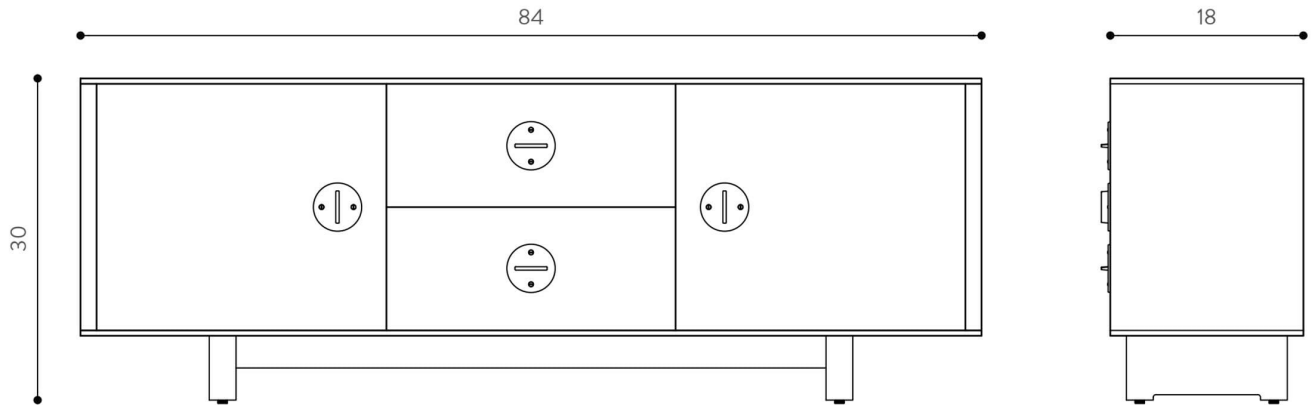

CIBOLO CREDENZA

YUCCA STUFF

MANUFACTURER
Yucca Stuff

ORIGIN
United States

PRODUCTION
Made to Order

DISCLAIMER

Natural materials vary in appearance. Stone varieties may exhibit natural characteristics like voids, chips, and fossils. These features are inherent to the stone and add to its unique charm. Sealed metals stay unchanged, while unsealed metals develop a patina over time.

MATERIALS

Oiled Walnut, Oiled White Oak or Ebonized Oak. Terracotta, Moss Glaze, Matte White Glaze, Slate Glaze or Moonlight Glaze hardware.

DIMENSIONS

L 84" x W 18" x H 24"

L 84" x W 18" x H 30"

CUSTOMIZABLE

Custom sizing and finishes available upon request.