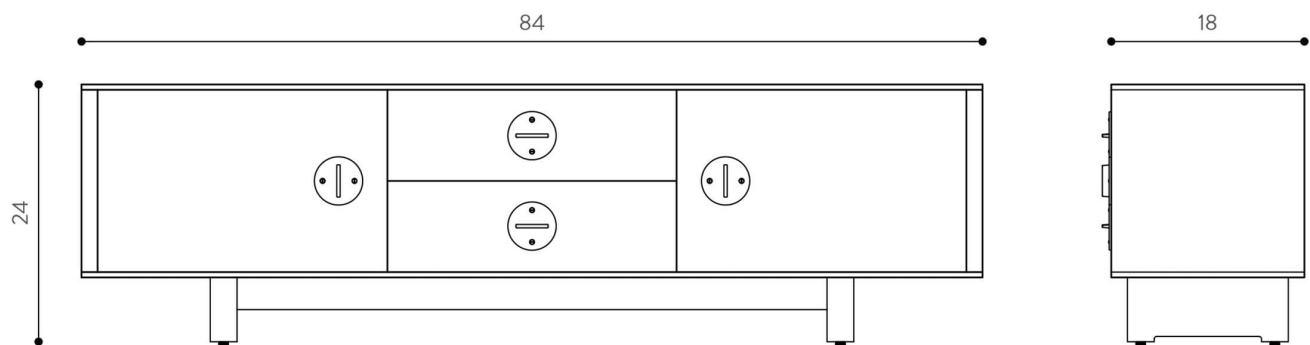

CIBOLO CREDENZA

YUCCA STUFF

MANUFACTURER
Yucca Stuff

ORIGIN
United States

PRODUCTION
Made to Order

MATERIALS

Oiled Walnut, Oiled White Oak or Ebonized Oak. Terracotta, Moss Glaze, Matte White Glaze, Slate Glaze or Moonlight Glaze hardware.

DIMENSIONS

L 84" x W 18" x H 24"

L 84" x W 18" x H 30"

CUSTOMIZABLE

Custom sizing and finishes available upon request.