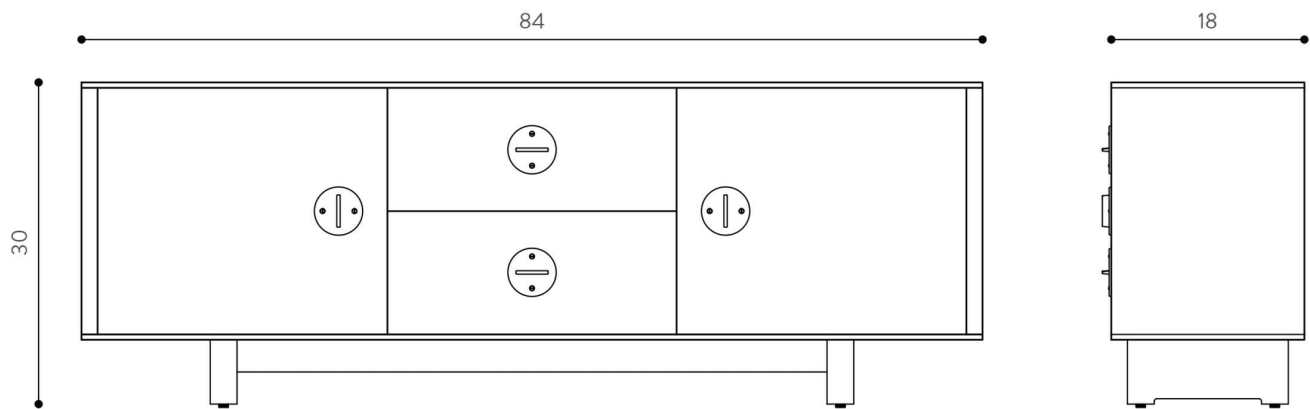

CIBOLO CREDENZA

YUCCA STUFF

MANUFACTURER
Yucca Stuff

ORIGIN
United States

PRODUCTION
Made to Order

MATERIALS

Oiled Walnut, Oiled White Oak or Ebonized Oak. Terracotta, Moss Glaze, Matte White Glaze, Slate Glaze or Moonlight Glaze hardware.

DIMENSIONS

L 84" x W 18" x H 24"

L 84" x W 18" x H 30"

CUSTOMIZABLE

Custom sizing and finishes available upon request.