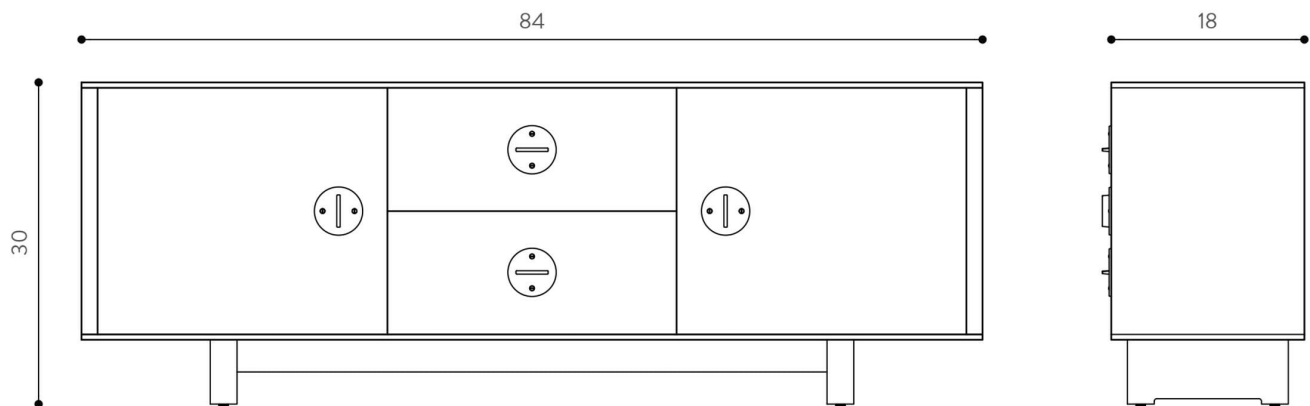

CIBOLO CREDENZA

YUCCA STUFF

MANUFACTURER
Yucca Stuff

ORIGIN
United States

PRODUCTION
Made to Order

MATERIALS

Oiled Walnut, Oiled White Oak or Ebonized Oak. Terracotta, Moss Glaze, Matte White Glaze, Slate Glaze or Moonlight Glaze hardware.

DIMENSIONS

L 84" x W 18" x H 24"

L 84" x W 18" x H 30"

CUSTOMIZABLE

Custom sizing and finishes available upon request.