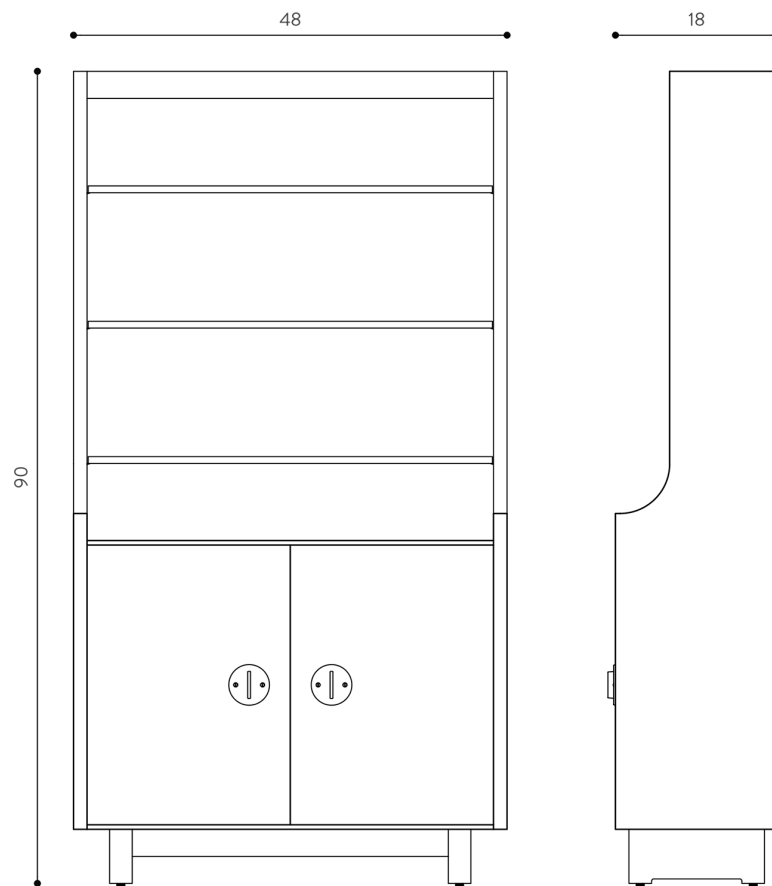

CIBOLO HUTCH

YUCCA STUFF

MANUFACTURER
Yucca Stuff

ORIGIN
United States

PRODUCTION
Made to Order

MATERIALS/FINISHES

Oiled Walnut, Oiled White Oak or Ebonized Oak. Terracotta, Moss Glaze, Matte White Glaze, Slate Glaze or Moonlight Glaze hardware.

DIMENSIONS

W 48" x D 18" x H 90"