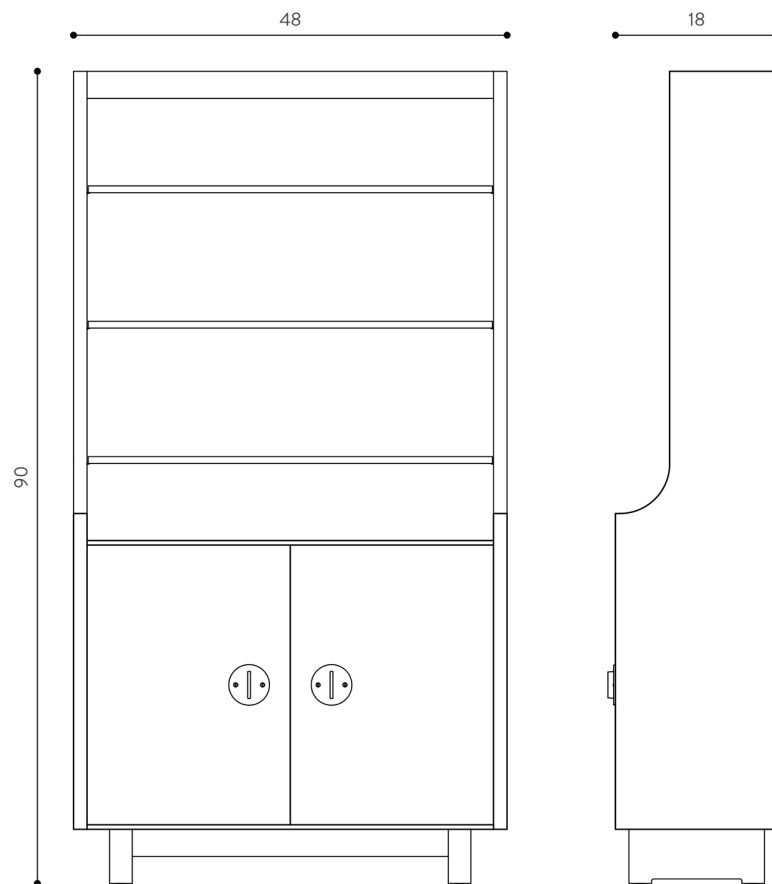

CIBOLO HUTCH

YUCCA STUFF

DESIGNER
Yucca Stuff

ORIGIN
United States

PRODUCTION
Made to Order

MATERIALS/FINISHES

Oiled Walnut, Oiled White Oak or Ebonized Oak. Terracotta, Moss Glaze, Matte White Glaze, Slate Glaze or Moonlight Glaze hardware.

DIMENSIONS

W 48" x D 18" x H 90"