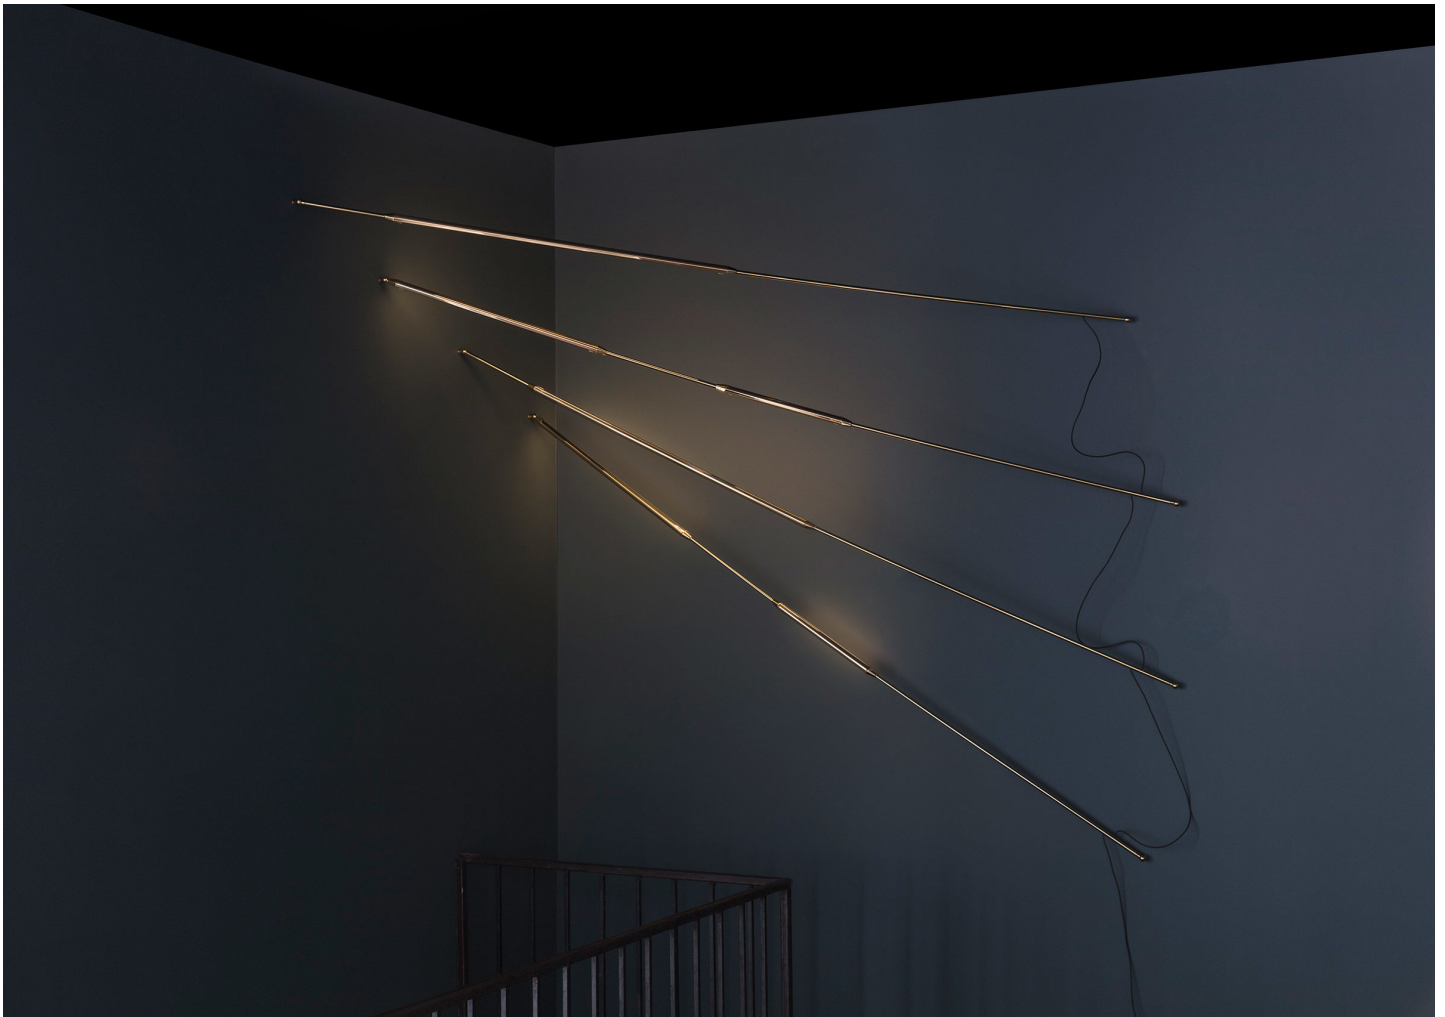

CLIMBING BEAMS

BEC BRITTAIN

DESIGNER
Bec Brittain

ORIGIN
United States

PRODUCTION
Made to Order

DATE
2017

MATERIALS/FINISHES

Brass with brushed brass, satin nickel, oil-rubbed bronze, nickel-brass contrast, polished nickel, polished brass, medium antique brass, dark pewter, polished black nickel or polished copper finish.

DIMENSIONS

Overall when installed: W 50" x H 71.5"

Individual beams: L 90" and L 89"

CUSTOMIZABLE

Climbing Beams are designed for custom commissions. Please inquire directly for custom sizes, configurations and finishes.