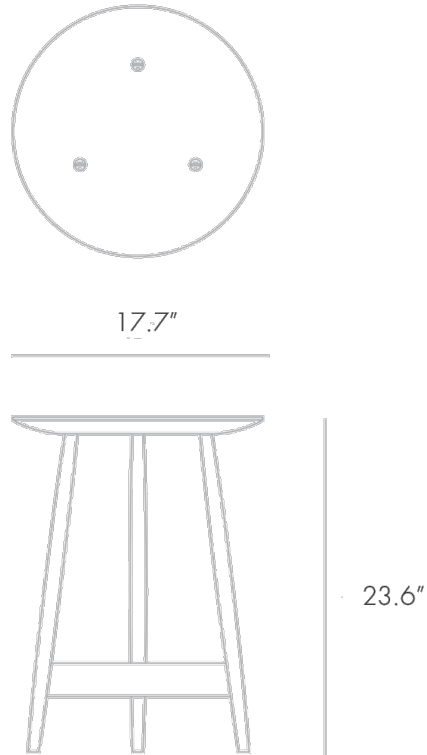

CLYDE SIDE TABLE — BLACK STAINED ASH

PINCH

CLYDE SIDE TABLE — BLACK STAINED ASH

PINCH

DESIGNER
Pinch

ORIGIN
United Kingdom

PRODUCTION
Made to Order

DATE
2010

MATERIALS
Solid black stained ash with lacquer finish.

DIMENSIONS
Dia 17.7" x H 23.6"