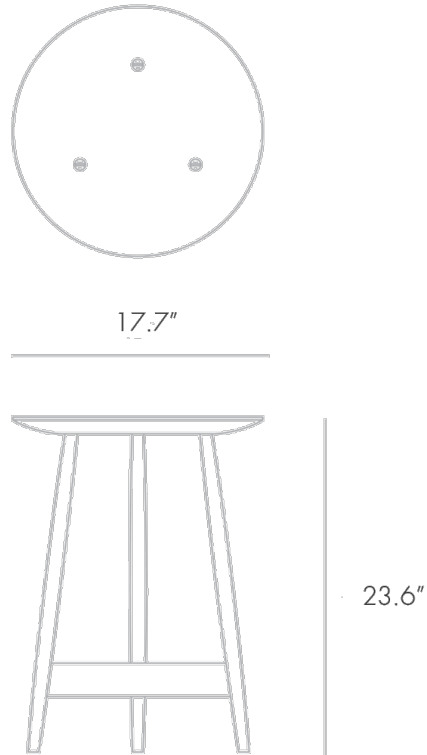

PRIVATE: CLYDE SIDE TABLE — OAK/WALNUT

PRIVATE: CLYDE SIDE TABLE — OAK/WALNUT

ORIGIN
United Kingdom

PRODUCTION
Made to Order

DATE
2010

DISCLAIMER
Please be aware that damages or imperfections may exist and no warranties are either expressed or implied through this listing due to the nature or condition of those imperfections. The Future Perfect has made every effort to capture and document these flaws accurately. Aspects of the piece's condition may be outside of our knowledge and can include, but may not be limited to, dents, dings, scratches, chips, irregular finishes, stains, tears, etc. Buyers are responsible for arranging for freight from the location of the item to their final destination.

MATERIALS
Natural oak top with walnut base.

DIMENSIONS
Dia 17.7" x H 23.6"