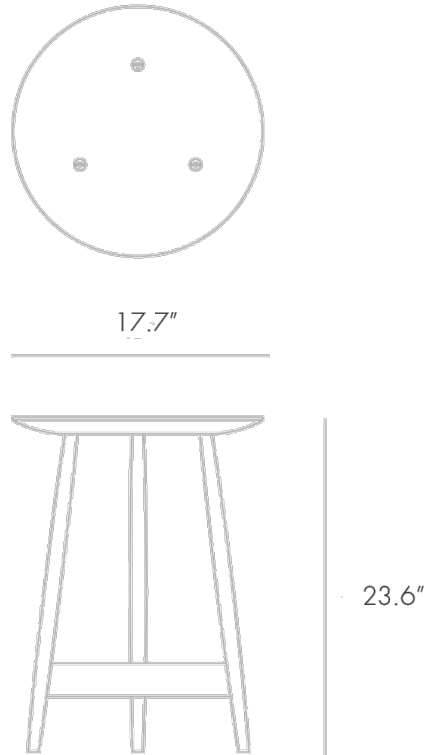

CLYDE SIDE TABLE — OAK/WALNUT

CLYDE SIDE TABLE — OAK/WALNUT

ORIGIN
United Kingdom

PRODUCTION
Made to Order

DATE
2010

MATERIALS
Natural oak top with walnut base.

DIMENSIONS
Dia 17.7" x H 23.6"