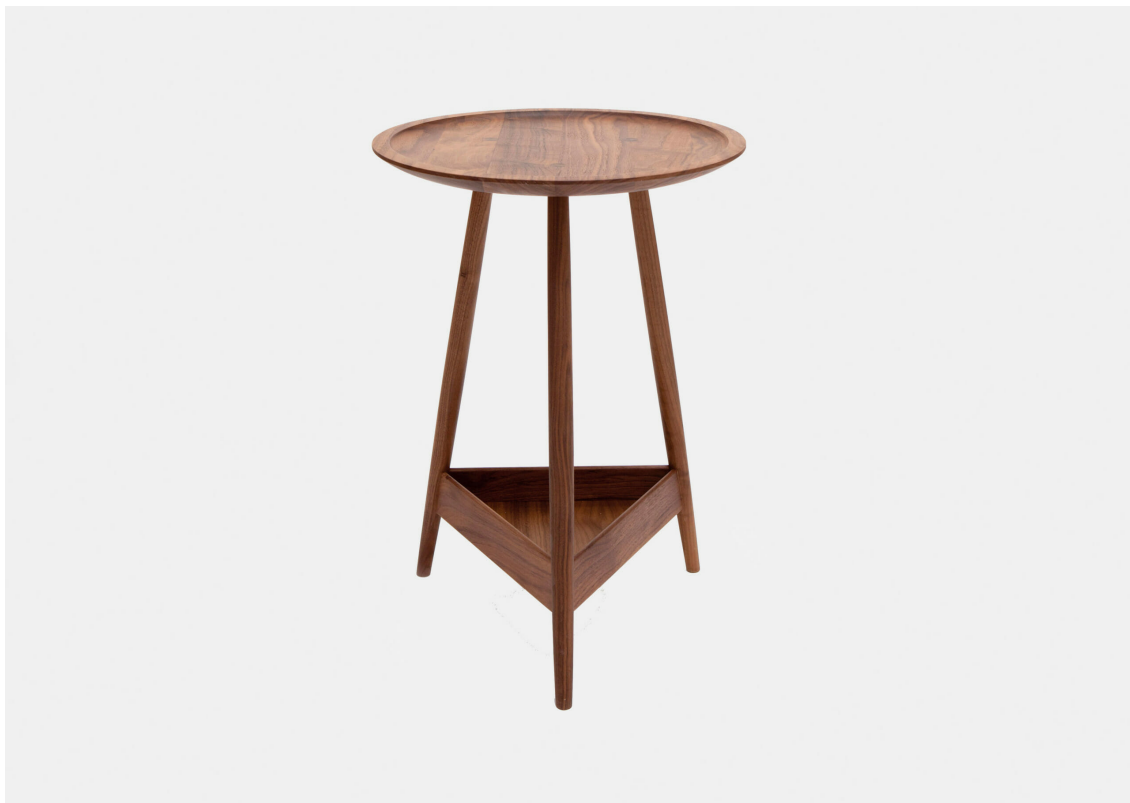

CLYDE SIDE TABLE — WALNUT

PINCH

CLYDE SIDE TABLE — WALNUT

PINCH

DESIGNER
Pinch

ORIGIN
United Kingdom

PRODUCTION
Made to Order

DATE
2010

MATERIALS
Black American walnut.

DIMENSIONS
Dia 17.7" x H 23.6"