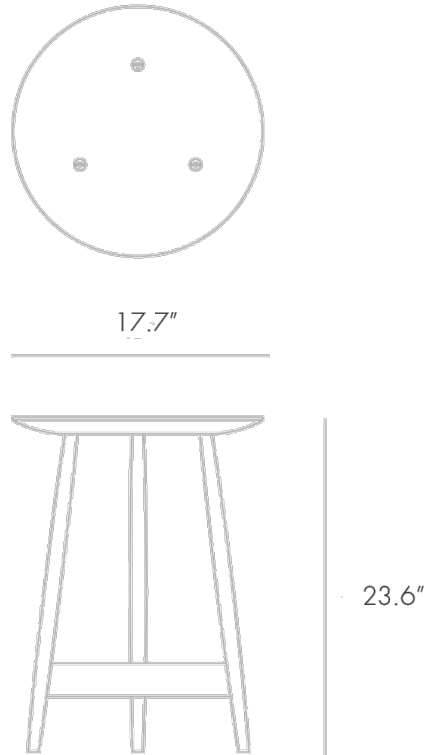

CLYDE SIDE TABLE — WALNUT

PINCH

CLYDE SIDE TABLE — WALNUT

PINCH

DESIGNER
Pinch

ORIGIN
United Kingdom

PRODUCTION
Made to Order

DATE
2010

MATERIALS
Black American walnut.

DIMENSIONS
Dia 17.7" x H 23.6"