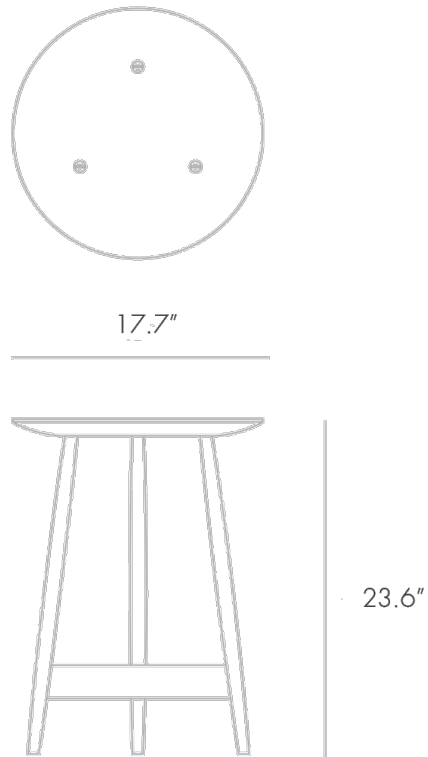

# CLYDE SIDE TABLE — WHITE OILED OAK

# CLYDE SIDE TABLE — WHITE OILED OAK

ORIGIN  
United Kingdom

PRODUCTION  
Made to Order

DATE  
2010

MATERIALS  
White Oiled Oak

DIMENSIONS  
Dia 17.7" x H 23.6"