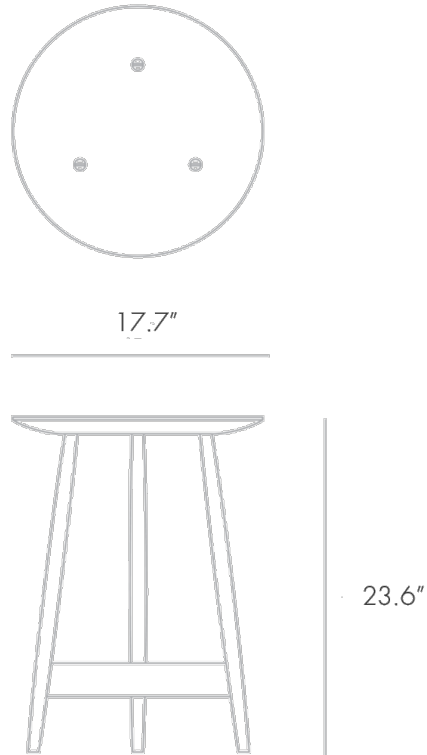

# CLYDE SIDE TABLE — WHITE OILED OAK

PINCH

# CLYDE SIDE TABLE — WHITE OILED OAK

PINCH

DESIGNER  
Pinch

ORIGIN  
United Kingdom

PRODUCTION  
Made to Order

DATE  
2010

MATERIALS  
Solid European oak with white oil finish.

DIMENSIONS  
Dia 17.7" x H 23.6"