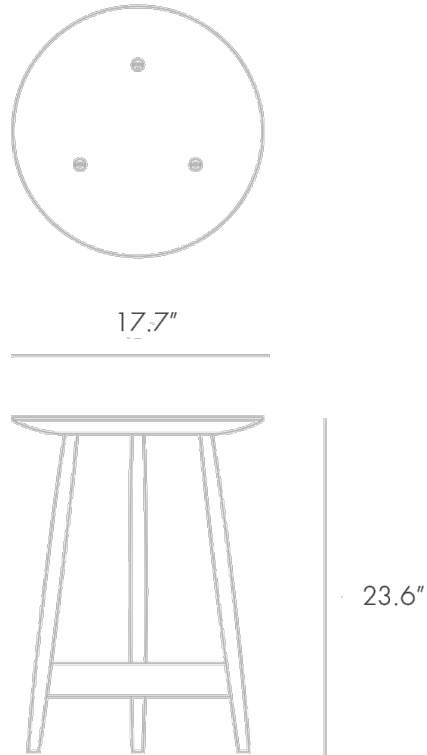

CLYDE SIDE TABLE — WHITE OILED OAK

PINCH

CLYDE SIDE TABLE — WHITE OILED OAK

PINCH

DESIGNER
Pinch

ORIGIN
United Kingdom

PRODUCTION
Made to Order

DATE
2010

MATERIALS
Black American walnut, natural oak or white oiled oak top with walnut legs, white oiled oak or black stained ash.

DIMENSIONS
Dia 17.75" x H 23.6"