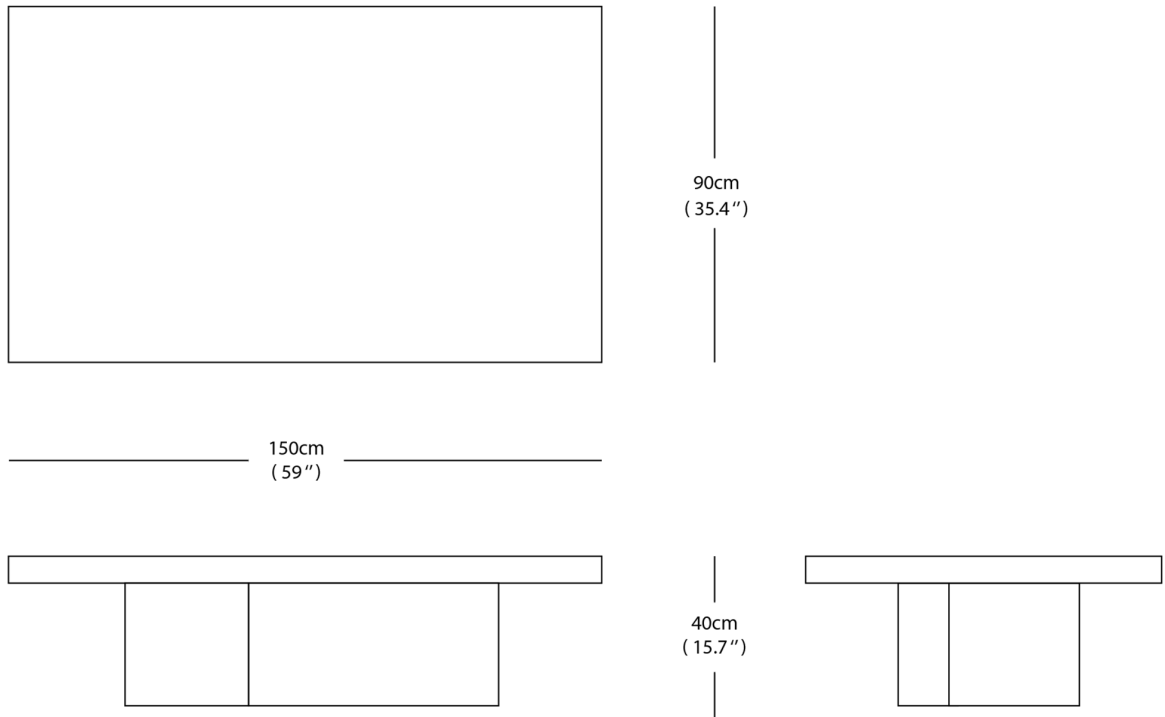

PRIVATE: COFFEE TABLE 150-1

MARCIN RUSAK

PRIVATE: COFFEE TABLE 150-1

MARCIN RUSAK

DESIGNER

Marcin Rusak

ORIGIN

United Kingdom

PRODUCTION

Made to Order

DATE

2019

WEIGHT

176 lbs

MATERIALS

Brass, zinc, steel.

DIMENSIONS

W 59" x D 35.4" x H 15.7"

CARE

Sealed with a clear lacquer. Slight oxidation and change of color tones might appear over time.