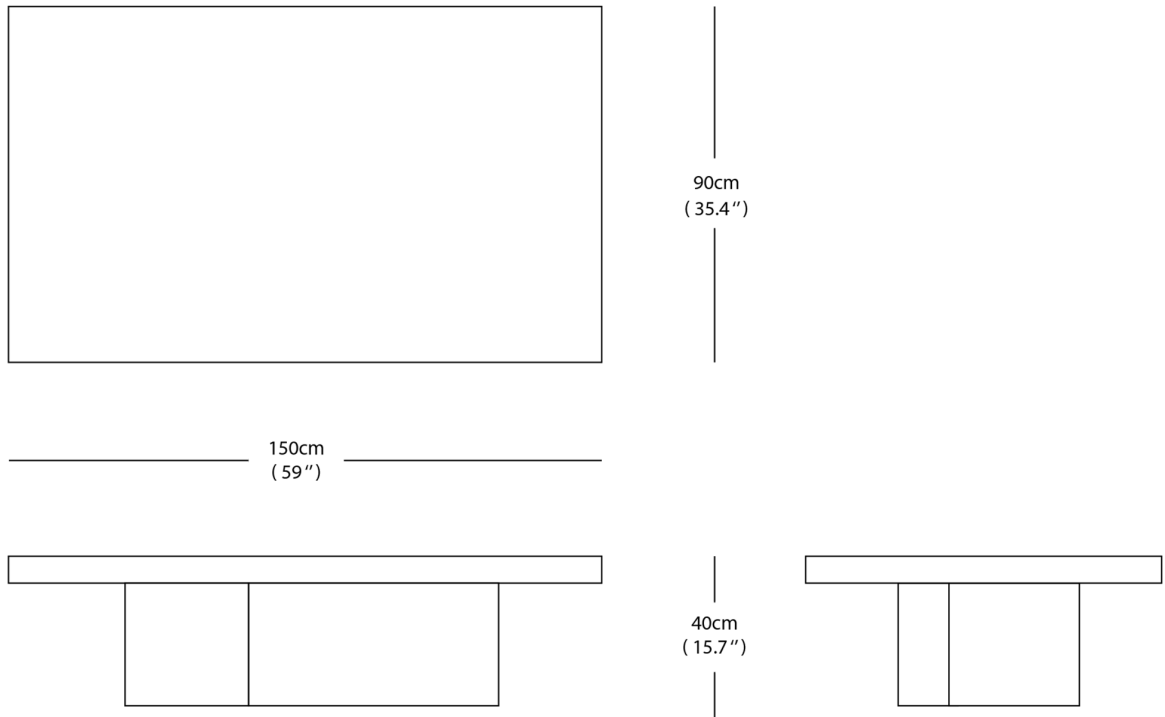

# COFFEE TABLE 150-1

MARCIN RUSAK

# COFFEE TABLE 150-1

MARCIN RUSAK

DESIGNER  
Marcin Rusak

ORIGIN  
United Kingdom

PRODUCTION  
Made to Order

DATE  
2019

WEIGHT  
176 lbs

MATERIALS  
Brass, zinc, steel.

DIMENSIONS  
W 59" x D 35.4" x H 15.7"

CARE  
Sealed with a clear lacquer. Slight oxidation and change of color tones might appear over time.