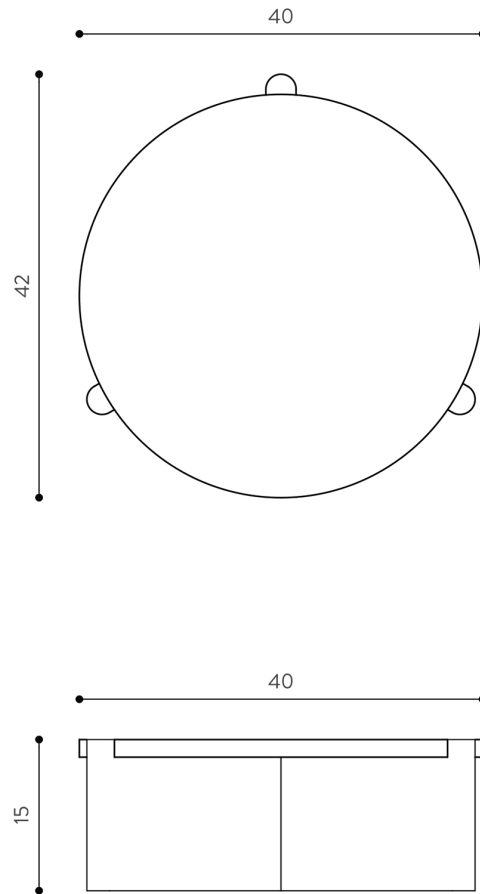

CONCHO TABLE

YUCCA STUFF

CONCHO TABLE

YUCCA STUFF

DESIGNER
Yucca Stuff

ORIGIN
United States

PRODUCTION
Made to Order

MATERIALS
Cerused ash, oiled walnut, oiled white oak, or ebonized oak tabletop. Cordova limestone base.

DIMENSIONS
Dia 40" x H 15"