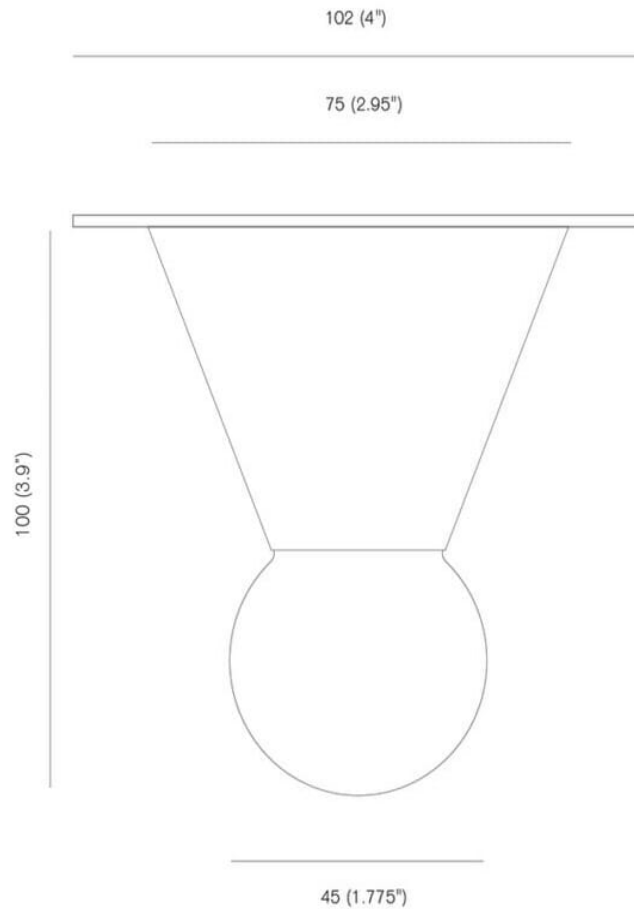

CONE LIGHT — CEILING

MICHAEL ANASTASSIADES

CONE LIGHT – CEILING

MICHAEL ANASTASSIADES

DESIGNER
Michael Anastassiades

ORIGIN
United Kingdom

PRODUCTION
Made to Order

DATE
2013

WEIGHT
2.2 lbs

CERTIFICATIONS
CE.

DISCLAIMER

A 4" white Paintable Junction Box Cover is included with purchase, and can be easily painted to match the wall if required. The Paintable Junction Box Cover is required for US installation.

MATERIALS/FINISHES

Polished Brass or Polished Nickel-plated brass. Mouth-blown opaline glass.

DIMENSIONS

Dia 2.95" x H 3.93"

ILLUMINATION

120V/240V: G9 2W LED Bulb, 250lm/2700k, 25W Max, Dimmable.

BACKPLATE

Dia. 1.92" (Mounting screws not included. 5mm countersunk screw recommended.)