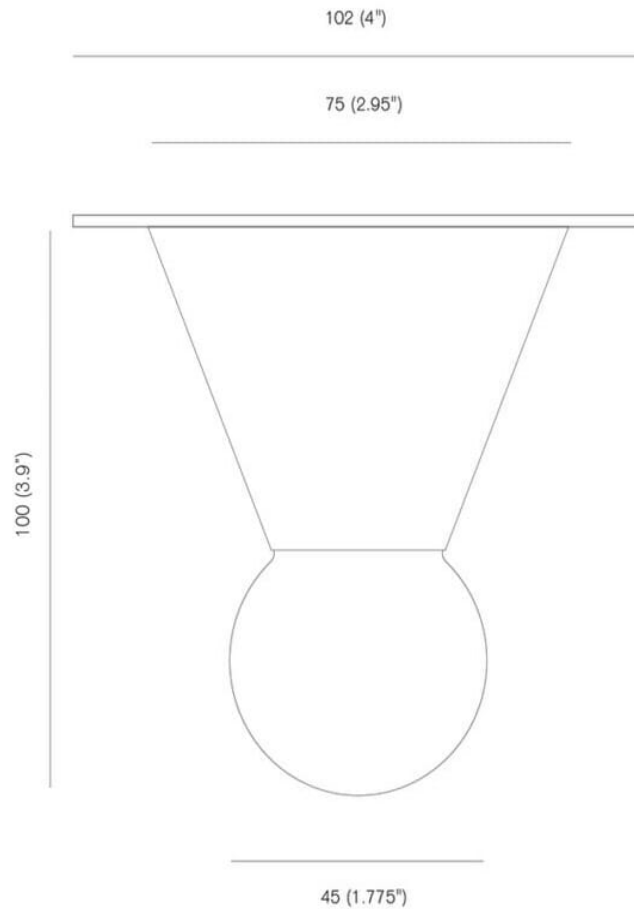

CONE LIGHT — CEILING

MICHAEL ANASTASSIADES

DESIGNER

Michael Anastassiades

ORIGIN

United Kingdom

PRODUCTION

Made to Order

DATE

2013

WEIGHT

2.2lbs

MATERIALS/FINISHES

Polished brass, polished nickel-plated brass or black patinated brass and mouth blown opaline glass.

DIMENSIONS

Dia 3" x W 3.9"

Bulb: 1.8"

ILLUMINATION

120V: G9 2W LED Bulb, 250 Lumens. 2700K.

BACKPLATE

Please note that 120V version supplied with 4" round junction box cover finished to match fixture.