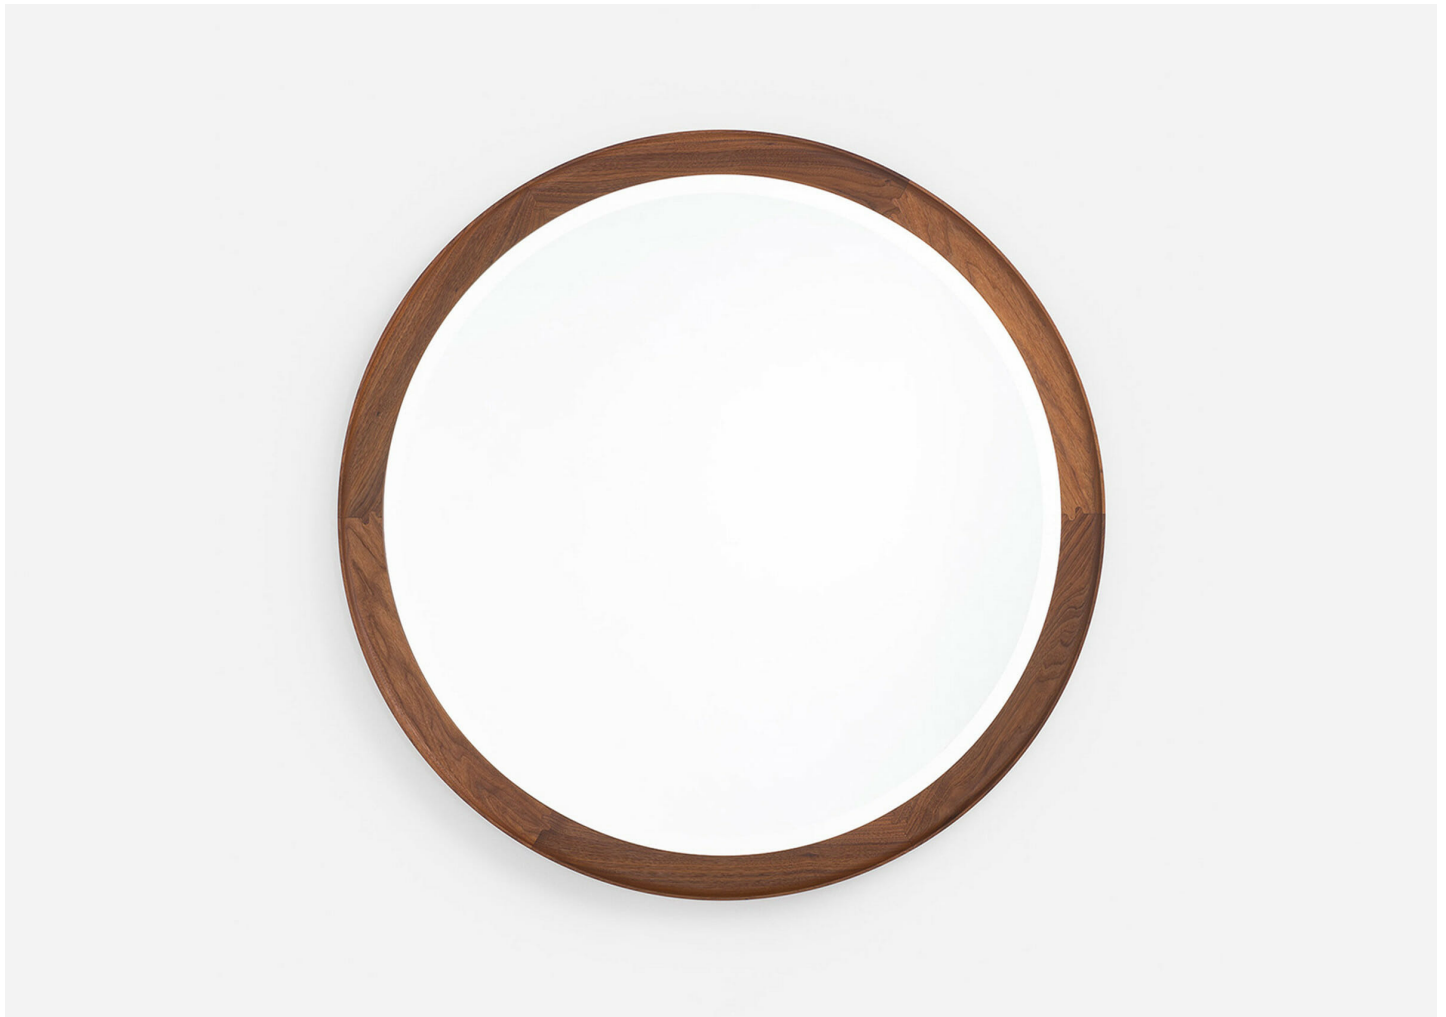

CONISTON LARGE ROUND MIRROR

MATTHEW HILTON FOR DE LA ESPADA

DESIGNER
Matthew Hilton

MANUFACTURER
De La Espada

ORIGIN
Portugal

PRODUCTION
Made to Order

DISCLAIMER
Mirror glass is replaceable. Coniston hangs flat against the wall with a secure yet invisible hanging system.

MATERIALS
Available in Ash, Oak, or Walnut in a range of finish options.

DIMENSIONS
L 44.5" x W 1.5" x H 44.5"