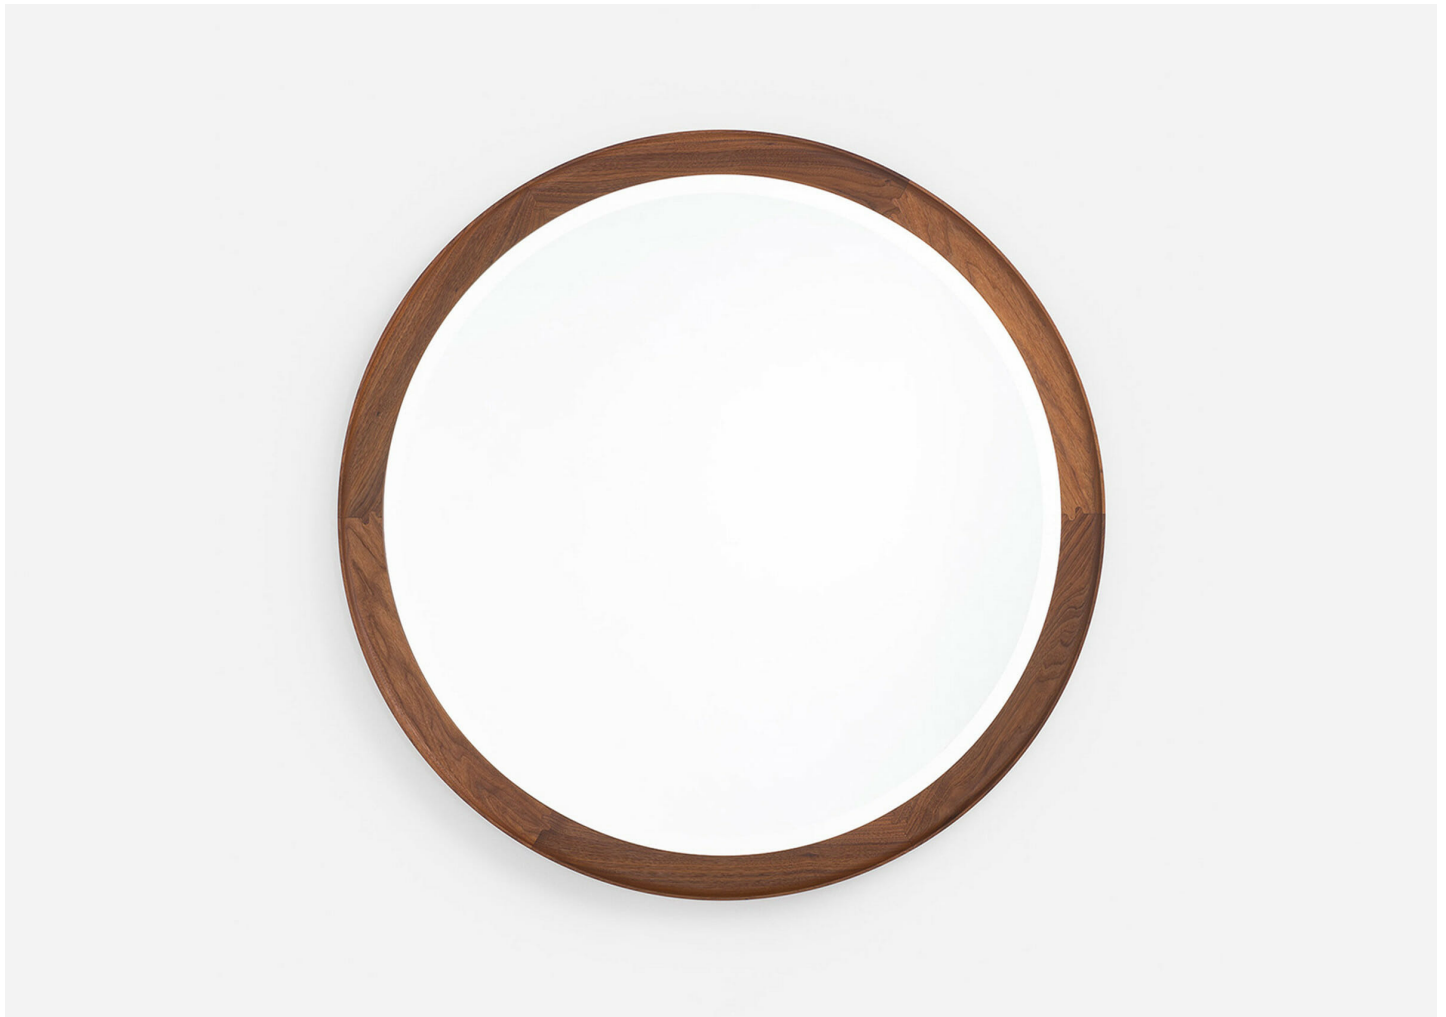

CONISTON LARGE ROUND MIRROR

MATTHEW HILTON FOR DE LA ESPADA

DESIGNER

Matthew Hilton

MANUFACTURER

De La Espada

ORIGIN

Portugal

PRODUCTION

Made to Order

DISCLAIMER

Mirror glass is replaceable. Coniston hangs flat against the wall with a secure yet invisible hanging system.

MATERIALS

Available in Ash, Oak, or Walnut in a range of finish options.

DIMENSIONS

L 44.5" x W 1.5" x H 44.5"