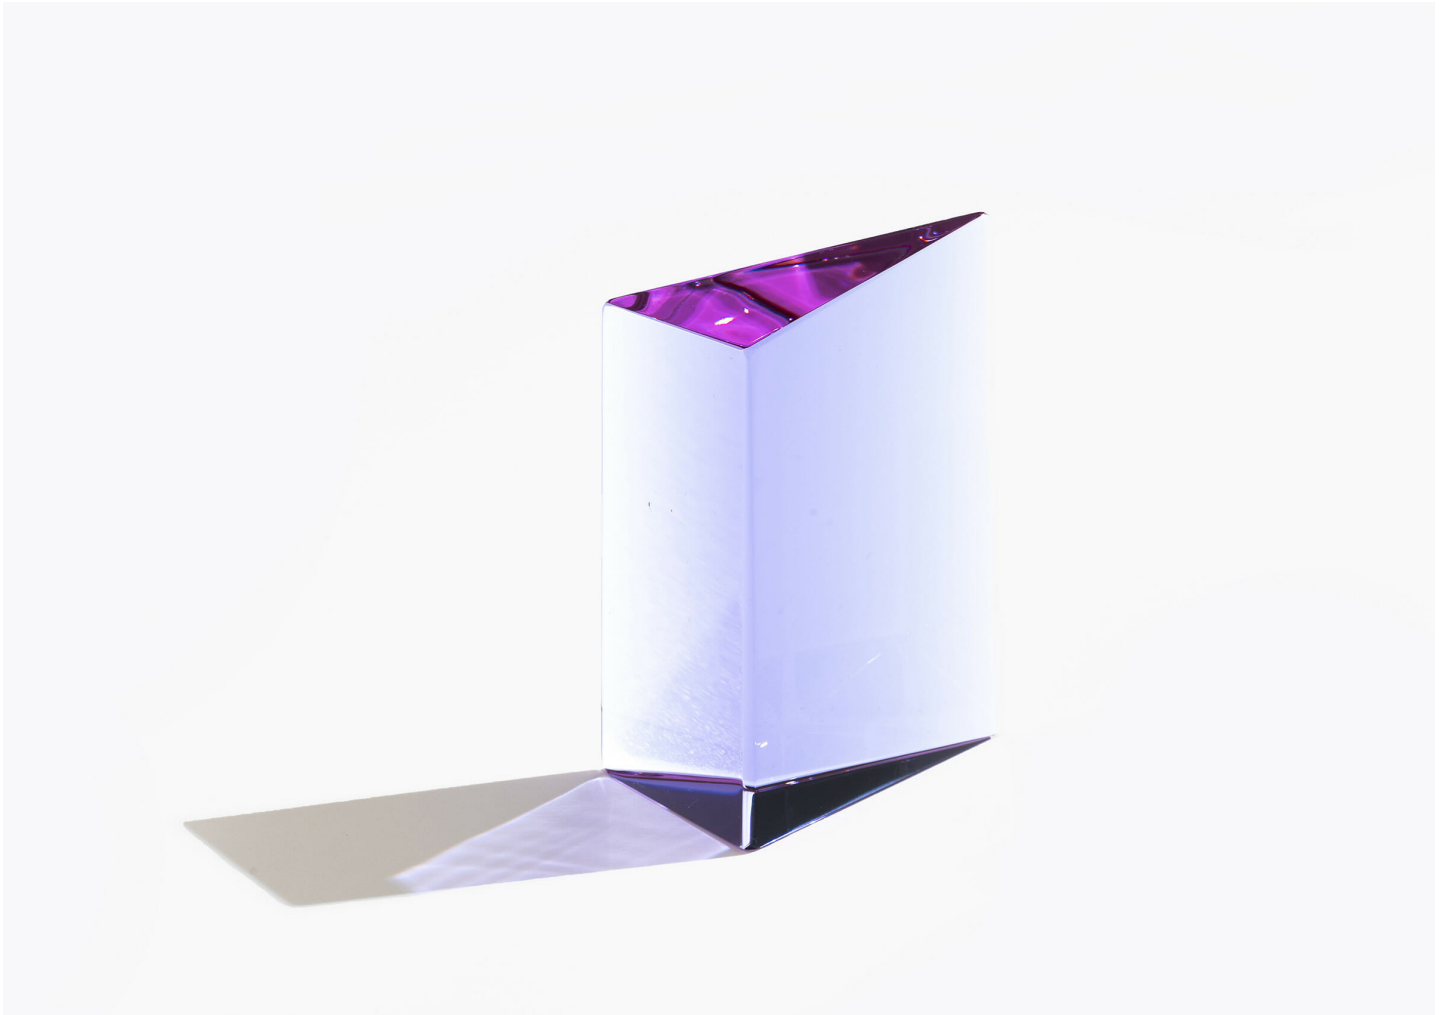

JH002  
JOHN HOGAN

DESIGNER  
John Hogan

ORIGIN  
United States

PRODUCTION  
One of a Kind

DATE  
2019

MATERIALS  
Glass

DIMENSIONS  
L 2.5" x W 1.5" x H 4"