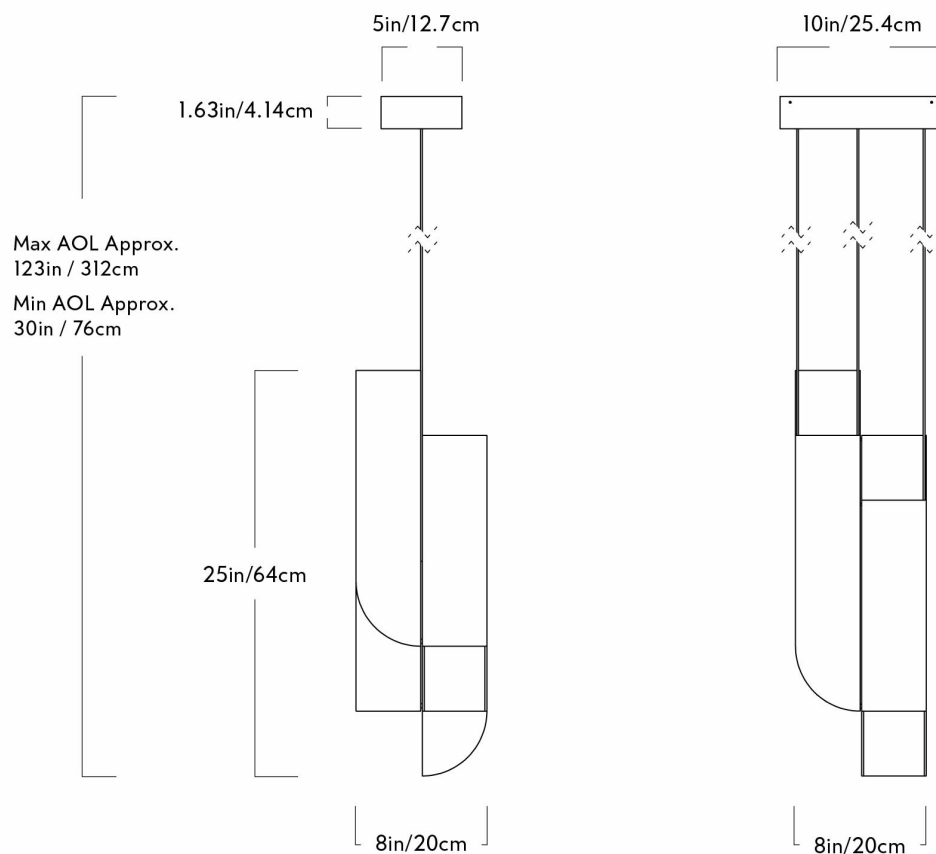

CORA PENDANT — 4 LIGHTS

KARL ZAHN FOR ROLL & HILL

DESIGNER
Karl Zahn

MANUFACTURER
Roll & Hill

ORIGIN
United States

PRODUCTION
Made to Order

DATE
2015

WEIGHT
12.8 lbs.

CERTIFICATIONS
UL, cUL (120V). CE, CB (240V).

MATERIALS
Machined aluminum with black, bronze, polished nickel, or polished brass finish.

DIMENSIONS
Canopy: L 10" x W 5" x H 1.63"
Fixture: L 8" x W 8" x H 25"
Overall Height: Min: 30", Max: 123"

ILLUMINATION
120V/240V: Integrated LED, 28.8 Watts, 1050 Lumens, 2700 Kelvin, 90+ CRI 50,000 bulb life hours, ELV or 0-10V Dimming.

SUSPENSION
A 96" site-adjustable cord is included with purchase.