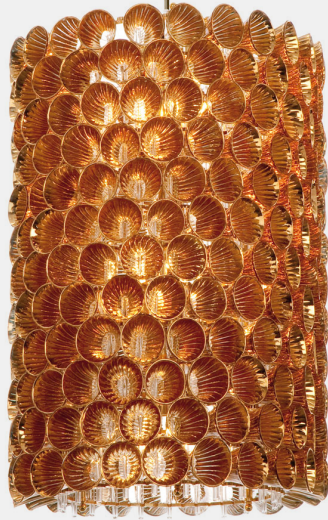

CORAIL

MAURIZIO GALANTE AND TAL LANCMAN FOR VERONESE

DESIGNER

Maurizio Galante and Tal Lancman

MANUFACTURER

Veronese

ORIGIN

France

PRODUCTION

Made to Order

DATE

2011

CERTIFICATIONS

UL, cUL.

MATERIALS

Murano Glass, Steel, Polycarbonate.

DIMENSIONS

58: Dia. 14.5" x H 22.8"

75: Dia. 37.4" x H 29.5"

110: Dia. 14.5" x H 43.3"

Overall Height: Custom length made to order.

CUSTOMIZABLE

Frame options and glass colors available upon request.

ILLUMINATION