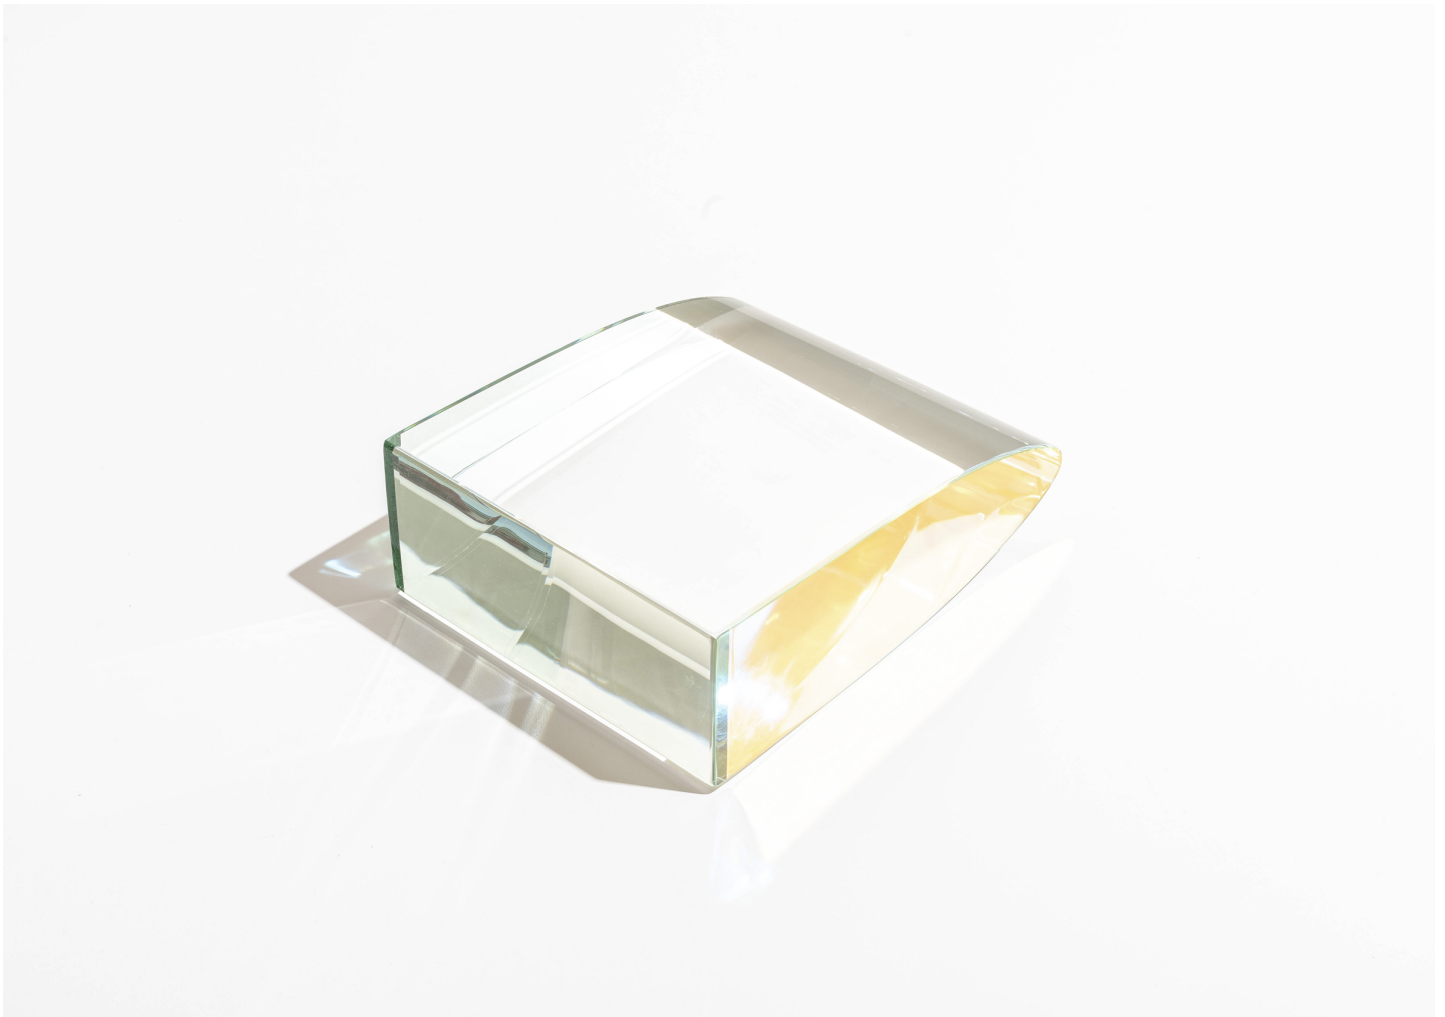

CORE

JOHN HOGAN

DESIGNER
John Hogan

ORIGIN
United States

PRODUCTION
One of a Kind

DATE
2021

MATERIALS
Hot Sculpted & Cold Worked Glass.

DIMENSIONS
L " x W " x H "