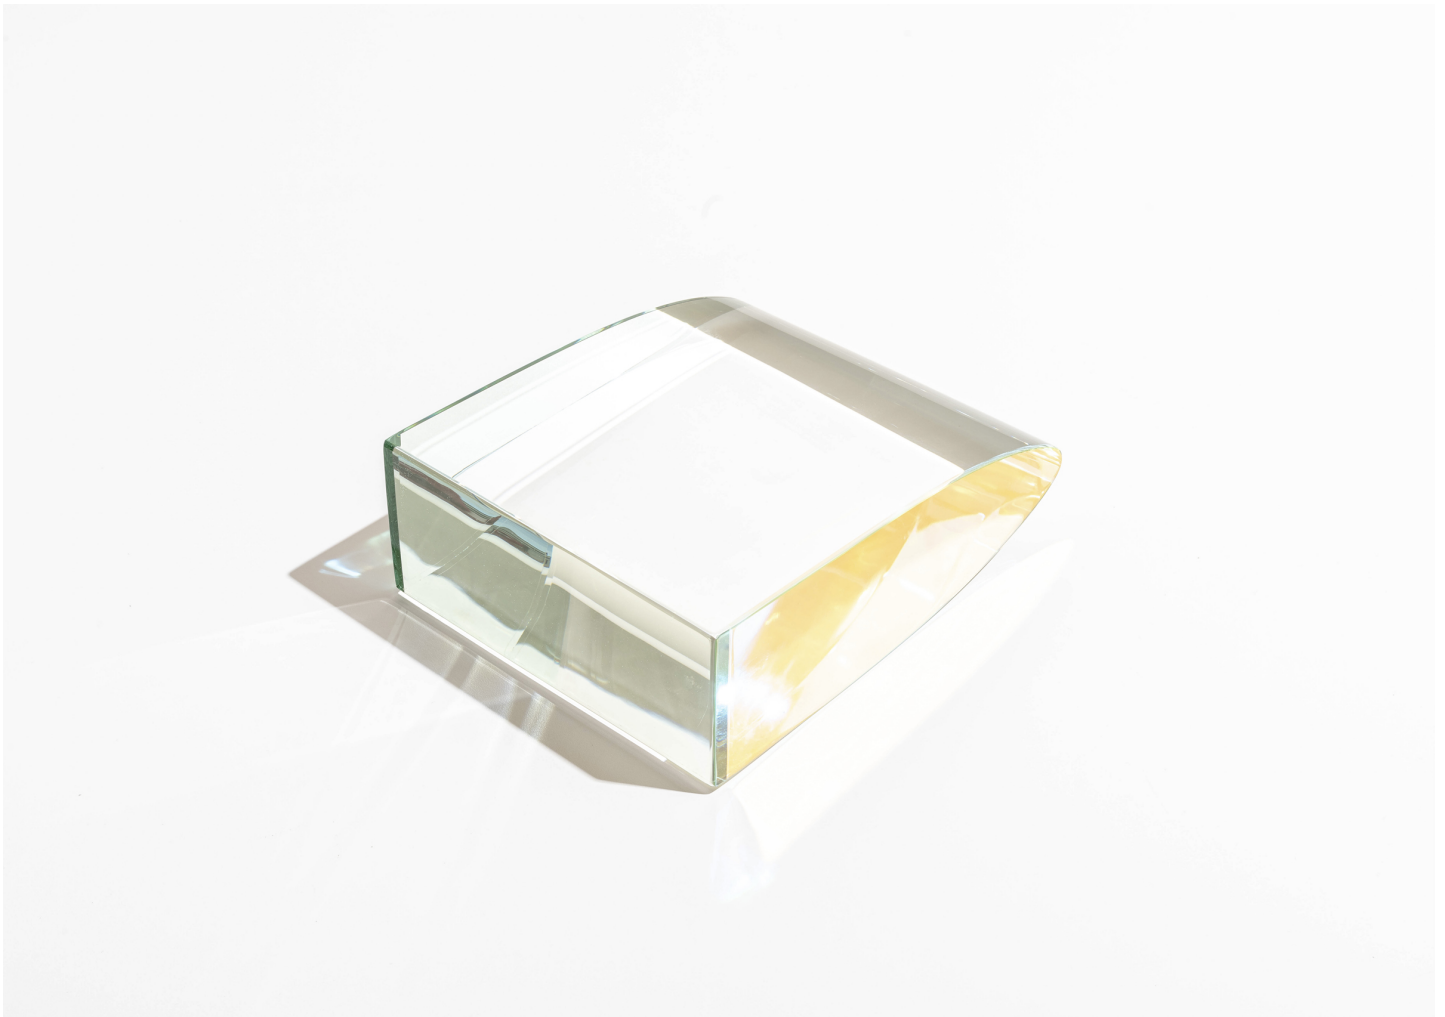

CORE

JOHN HOGAN

DESIGNER
John Hogan

ORIGIN
United States

PRODUCTION
One of a Kind

DATE
2021

MATERIALS
Hot sculpted and cold cut glass sculpture.

DIMENSIONS
L " x W " x H "