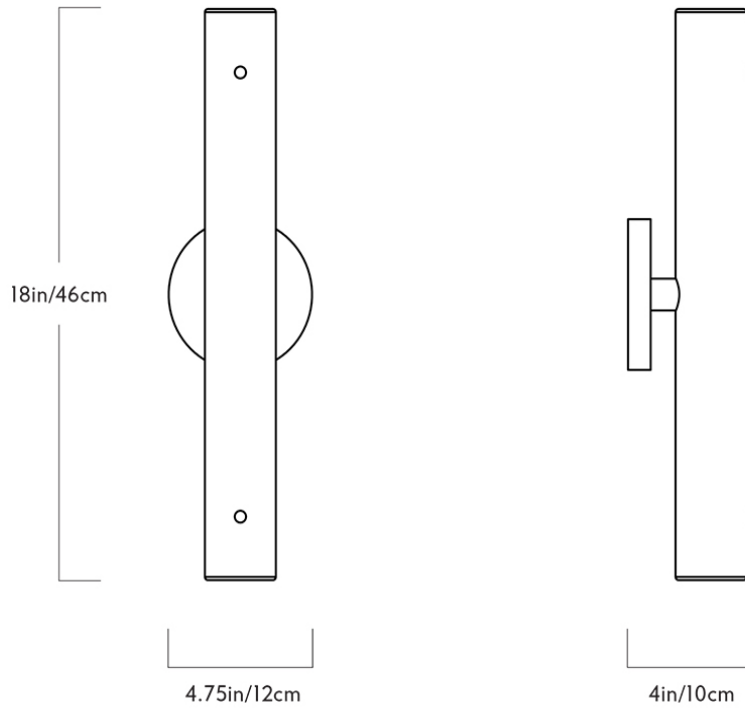

# COUNTERWEIGHT CIRCLE SCONCE

FORT STANDARD FOR ROLL & HILL

# COUNTERWEIGHT CIRCLE SCONCE

FORT STANDARD FOR ROLL & HILL

DESIGNER  
Fort Standard

MANUFACTURER  
Roll & Hill

ORIGIN  
United States

PRODUCTION  
Made to Order

DATE  
2012

WEIGHT  
3 lbs.

#### DIMENSIONS

Canopy: Dia. 4.75"

Fixture: L 4.75" x W 4" x H 18"