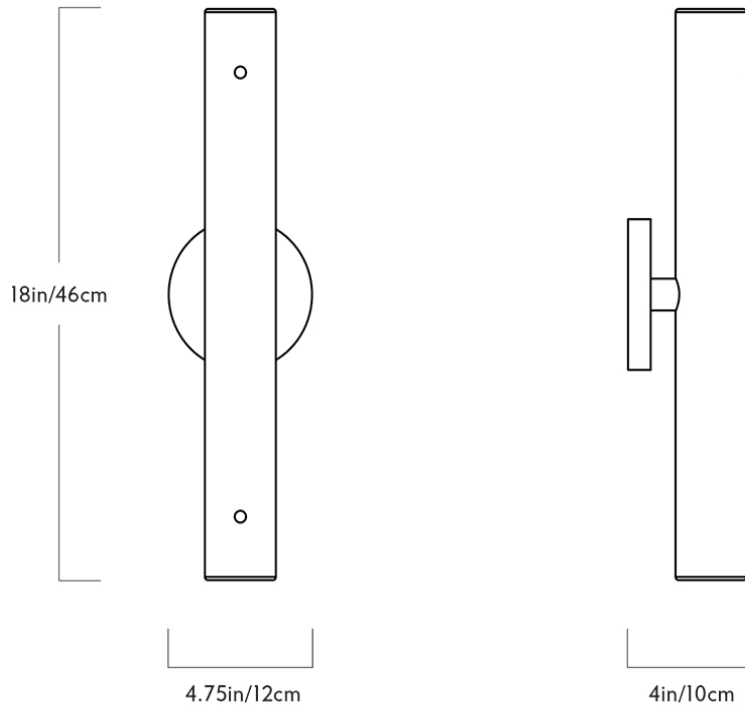

COUNTERWEIGHT CIRCLE SCONCE

FORT STANDARD FOR ROLL & HILL

COUNTERWEIGHT CIRCLE SCONCE

FORT STANDARD FOR ROLL & HILL

DESIGNER
Fort Standard

MANUFACTURER
Roll & Hill

ORIGIN
United States

PRODUCTION
Made to Order

DATE
2012

WEIGHT
3 lbs.

CERTIFICATIONS
UL, cUL (120V).

MATERIALS/FINISHES

Brass, Carrara marble, and glass, available in ash or walnut wood.

DIMENSIONS

Canopy: Dia. 4.75"

Fixture: L 4.75" x W 4" x H 18"

ILLUMINATION

120V/240V: Integrated LED, 15 Watts, 1350 Lumens, 2700 Kelvin, 50,000 bulb life hours, Triac, ELV, or 0-10V dimming.