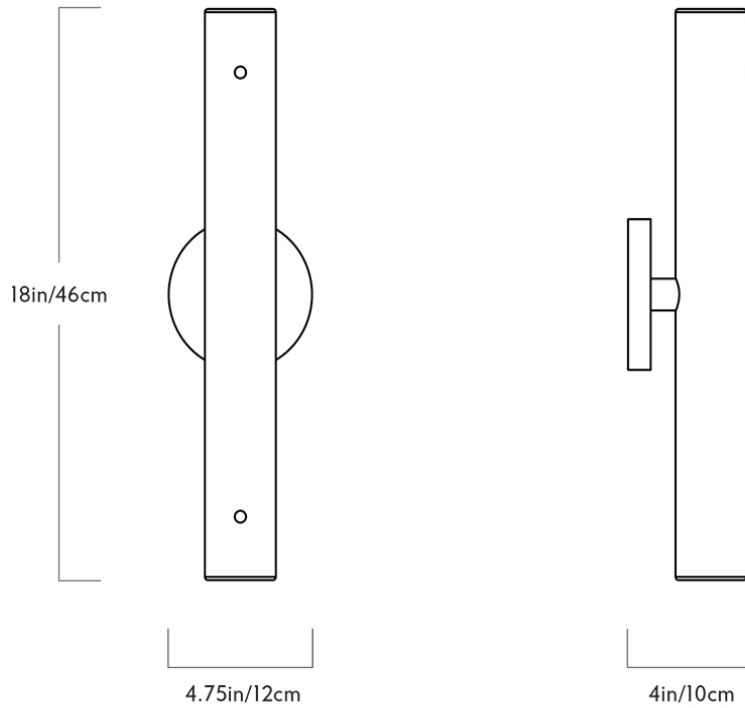

COUNTERWEIGHT CIRCLE SCONCE

FORT STANDARD FOR ROLL & HILL

COUNTERWEIGHT CIRCLE SCONCE

FORT STANDARD FOR ROLL & HILL

DESIGNER
Fort Standard

MANUFACTURER
Roll & Hill

ORIGIN
United States

PRODUCTION
Made to Order

WEIGHT
3lbs

MATERIALS/FINISHES
Brass, Carrara marble and glass. Ash or Walnut wood.

DIMENSIONS
W 5" x D 4" x H 18"

ILLUMINATION
120V/240V: Integrated LED, 15 Watts, 1350 Lumens, 2700 Kelvin color temperature, 50,000 life hours, Triac/Phase-Cut ELV dimming.

BACKPLATE
4.75" round in Carrara marble