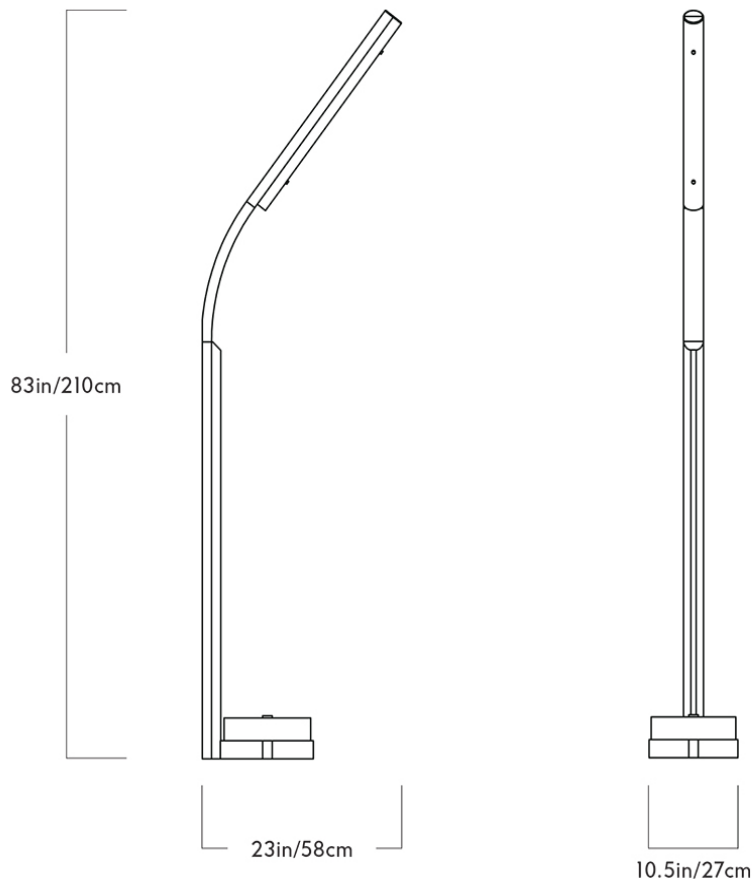

COUNTERWEIGHT FLOOR LAMP

FORT STANDARD FOR ROLL & HILL

COUNTERWEIGHT FLOOR LAMP

FORT STANDARD FOR ROLL & HILL

DESIGNER
Fort Standard

MANUFACTURER
Roll & Hill

ORIGIN
United States

PRODUCTION
Made to Order

DATE
Designed in 2012

WEIGHT
28lbs

CERTIFICATIONS
UL, cUL (120V), CE (240V)

MATERIALS
Brass, Carrara marble and glass. Ash or Walnut wood.

DIMENSIONS
W 23" x L 10.5" x H 83"

ILLUMINATION
Integrated LED (120V/240V): 16 Watts, 1450 Lumens, 2700 Kelvin, 50,000 life hours, Non-dimmable. 7 foot cord with integrated dimmer switch.

BASE
10.5" round in Carrera marble.