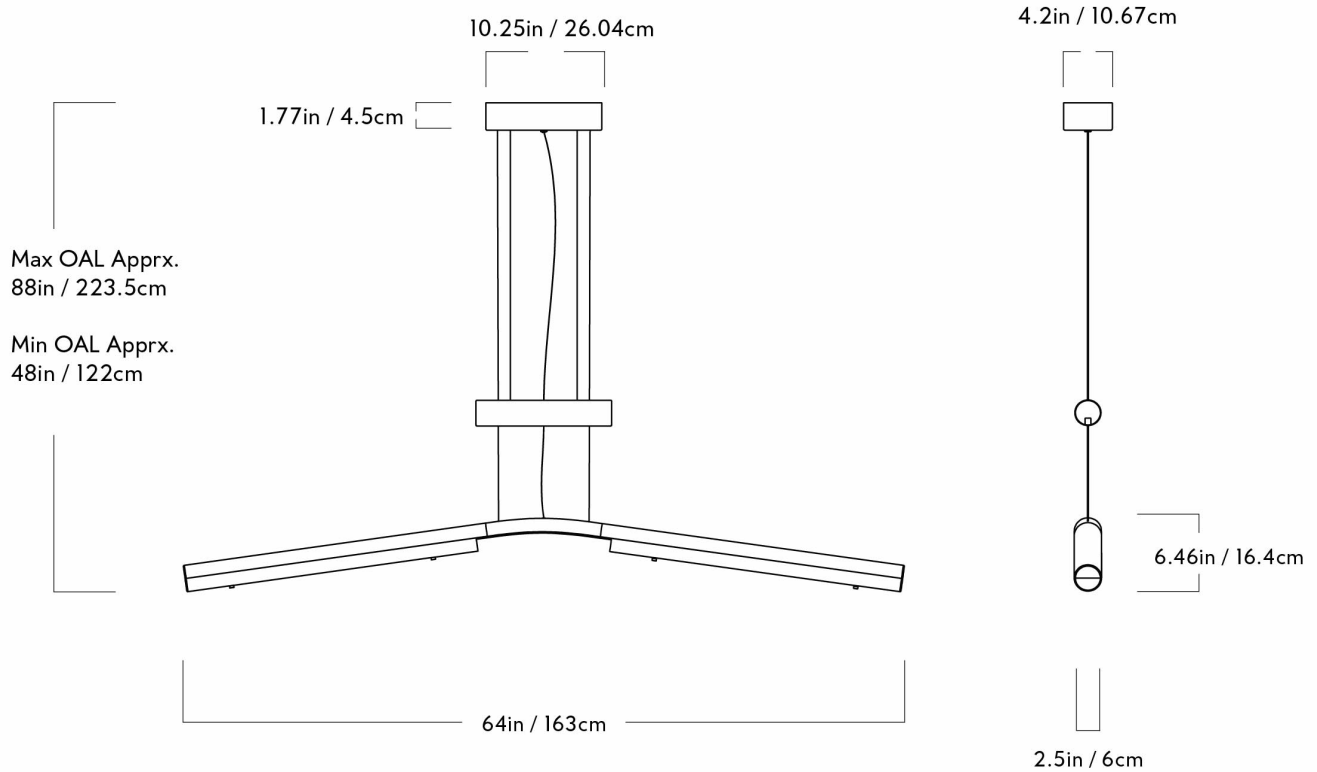

COUNTERWEIGHT PENDANT

FORT STANDARD FOR ROLL & HILL

DESIGNER
Fort Standard

MANUFACTURER
Roll & Hill

ORIGIN
United States

PRODUCTION
Made to Order

DATE
2012

WEIGHT
13 lbs.

CERTIFICATIONS
UL, cUL (120V). CE, CB (240V).

MATERIALS/FINISHES

Brass, Carrara marble, and glass, available in ash or walnut wood.

DIMENSIONS

Canopy: L 10.25" x W 4.2" x H 1.77"

Fixture: L 64" x W 2.5" x H 6.46"

Overall Height: Min: 48", Max: 88"

ILLUMINATION

120V/240V: Integrated LED, 28 Watts, 2700 Lumens, 2700 Kelvin, 90 CRI, 50,000 Hour Bulb Life, ELV or 0-10 Dimmer.

SUSPENSION

A site-adjustable cable is included with purchase (Min: 48", Max: 88".)