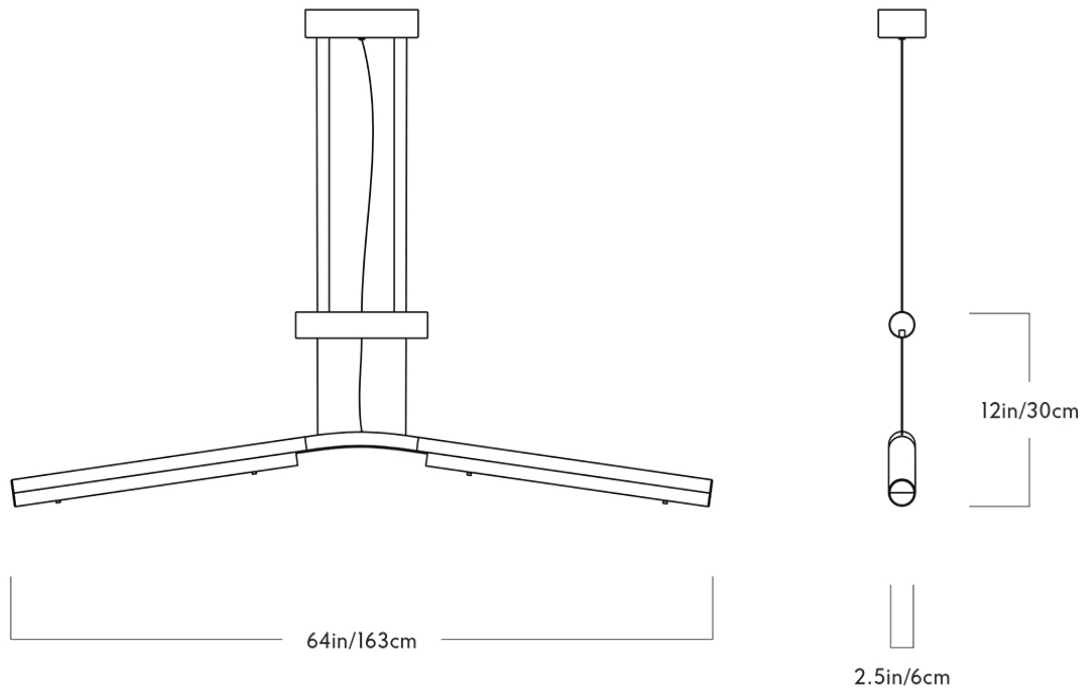

COUNTERWEIGHT PENDANT

FORT STANDARD FOR ROLL & HILL

DESIGNER
Fort Standard

MANUFACTURER
Roll & Hill

ORIGIN
United States

PRODUCTION
Made to Order

DATE
Designed in 2012

WEIGHT
13lbs

CERTIFICATIONS
UL, cUL (120V), CE, CB (240V).

MATERIALS/FINISHES
Brass, Carrara marble and glass. Ash or Walnut wood.

DIMENSIONS
W 2.5" x D 64" x H 12"

ILLUMINATION
Integrated LED (120V/240V): 28 Watts, 2700 Lumens, 2700 Kelvin, 50,000 Hour Bulb Life, ELV or 0-10 Dimmer.

SUSPENSION
Aircraft cable

CANOPY
10" x 4" rectangle in matching metal finish.