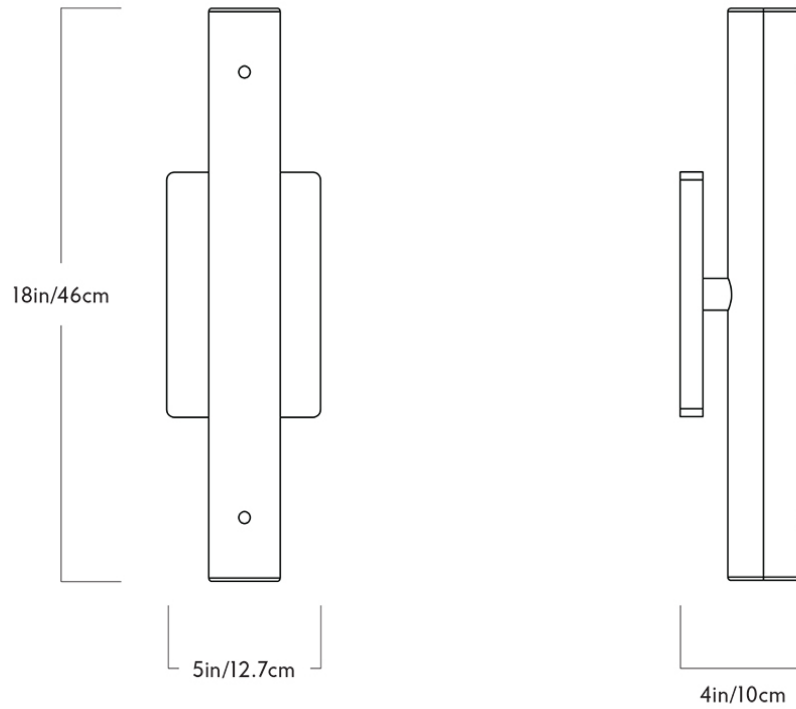

# COUNTERWEIGHT RECTANGLE SCONCE

FORT STANDARD FOR ROLL & HILL

# COUNTERWEIGHT RECTANGLE SCONCE

FORT STANDARD FOR ROLL & HILL

DESIGNER  
Fort Standard

MANUFACTURER  
Roll & Hill

ORIGIN  
United States

PRODUCTION  
Made to Order

DATE  
2012

WEIGHT  
3 lbs.

#### DIMENSIONS

Canopy: L 7.5" x H 5"

Fixture: L 5" x W 4" x H 18"