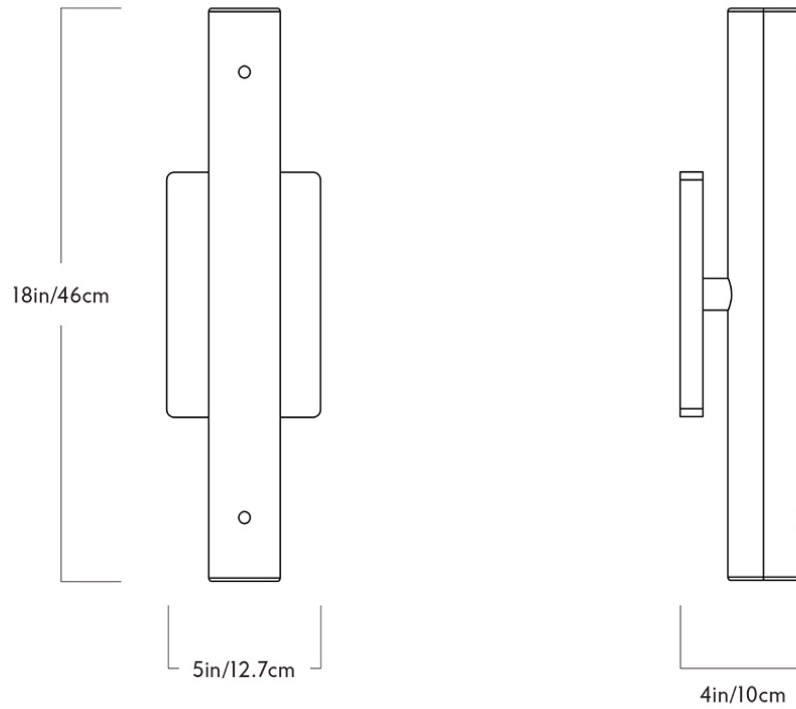

COUNTERWEIGHT RECTANGLE SCONCE

FORT STANDARD FOR ROLL & HILL

COUNTERWEIGHT RECTANGLE SCONCE

FORT STANDARD FOR ROLL & HILL

DESIGNER
Fort Standard

MANUFACTURER
Roll & Hill

ORIGIN
United States

PRODUCTION
Made to Order

DATE
2012

WEIGHT
3 lbs.

CERTIFICATIONS
UL, cUL (120V).

MATERIALS/FINISHES

Brass, Carrara marble, and glass, available in ash or walnut wood.

DIMENSIONS

Canopy: L 7.5" x H 5"

Fixture: L 5" x W 4" x H 18"