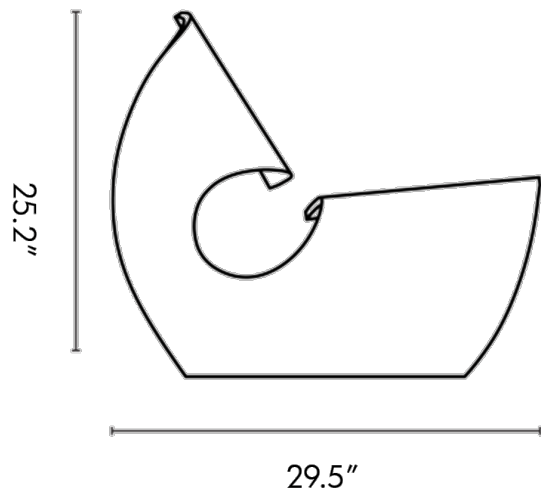

COWRIE CHAIR

MADE IN RATIO

COWRIE CHAIR

MADE IN RATIO

MANUFACTURER
Made in Ratio

ORIGIN
United Kingdom

PRODUCTION
Made to Order

DATE
2013

MATERIALS
Ash, Ebonized Ash, or Walnut.

DIMENSIONS
L 29.5" x W 29.1" x H 25.1"
Seat Height: 14.9"