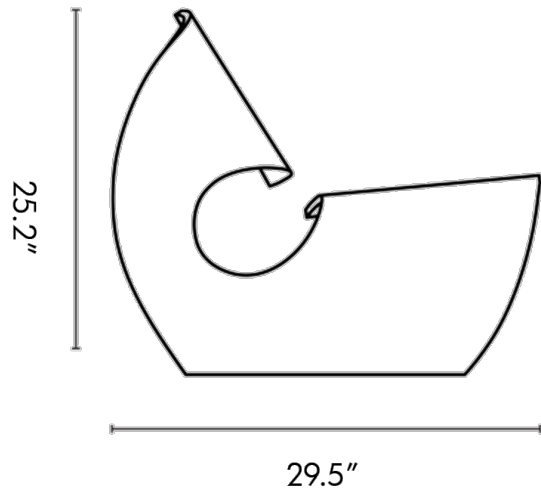

COWRIE CHAIR

MADE IN RATIO

COWRIE CHAIR

MADE IN RATIO

DESIGNER
Made in Ratio

ORIGIN
United Kingdom

PRODUCTION
Made to Order

DATE
2013

MATERIALS
Ebonized ash, natural ash, or walnut with or without leather seat.

DIMENSIONS
L 29.5" x W 29" x H 25"