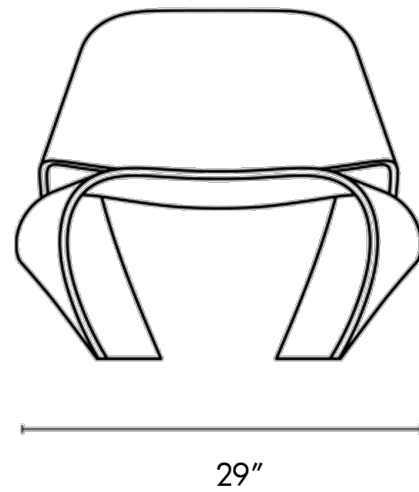

COWRIE CHAIR

MADE IN RATIO

DESIGNER
Made in Ratio

ORIGIN
United Kingdom

PRODUCTION
Made to Order

DATE
2013

MATERIALS
Ebonized ash, natural ash, or walnut with or without leather seat.

DIMENSIONS
L 29.5" x W 29" x H 25"