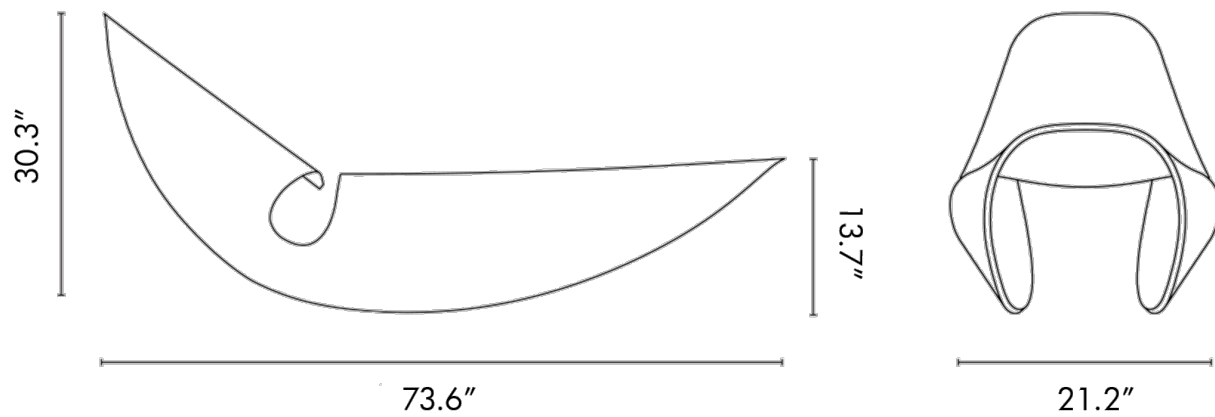

COWRIE ROCKER

MADE IN RATIO

COWRIE ROCKER

MADE IN RATIO

DESIGNER
Made in Ratio

ORIGIN
United Kingdom

PRODUCTION
Made to Order

DATE
2013

MATERIALS
Ebonized ash, natural ash or walnut.

DIMENSIONS
L 73.66" x W 27" x H 30"