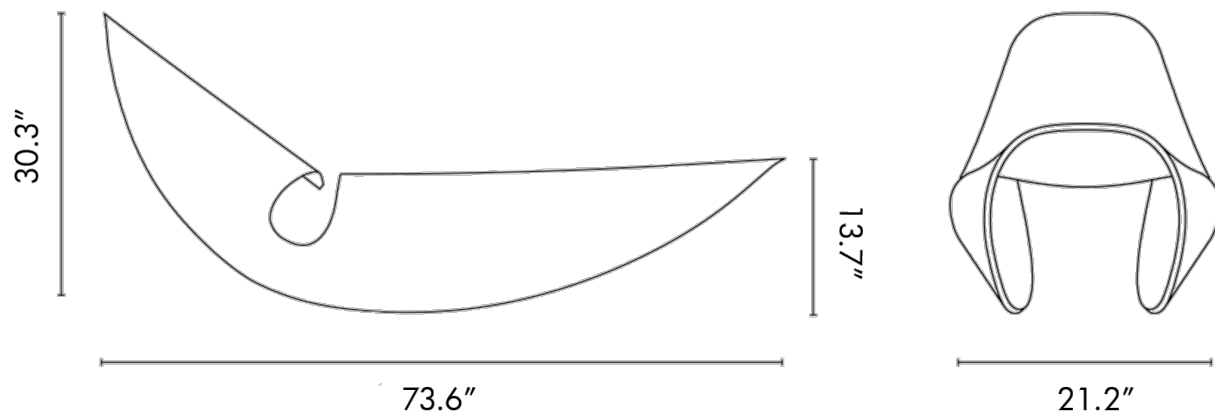

# COWRIE ROCKER

MADE IN RATIO

# COWRIE ROCKER

MADE IN RATIO

MANUFACTURER  
Made in Ratio

ORIGIN  
United Kingdom

PRODUCTION  
Made to Order

MATERIALS  
Ebonized ash, natural ash or walnut.

DIMENSIONS  
L 73.66" x W 27" x H 30"