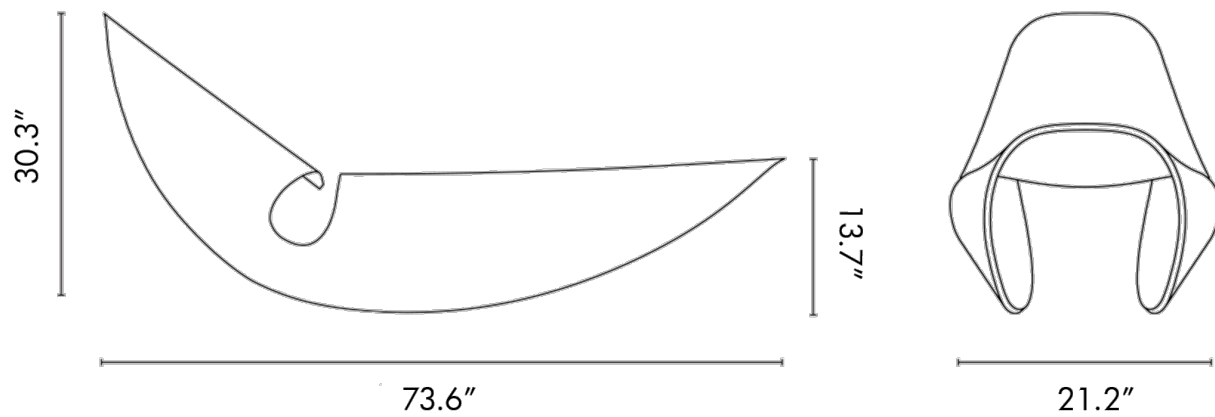

COWRIE ROCKER

MADE IN RATIO

COWRIE ROCKER

MADE IN RATIO

MANUFACTURER
Made in Ratio

ORIGIN
United Kingdom

PRODUCTION
Made to Order

DATE
2013

MATERIALS
Ebonized ash, natural ash or walnut.

DIMENSIONS
L 73.66" x W 27" x H 30"