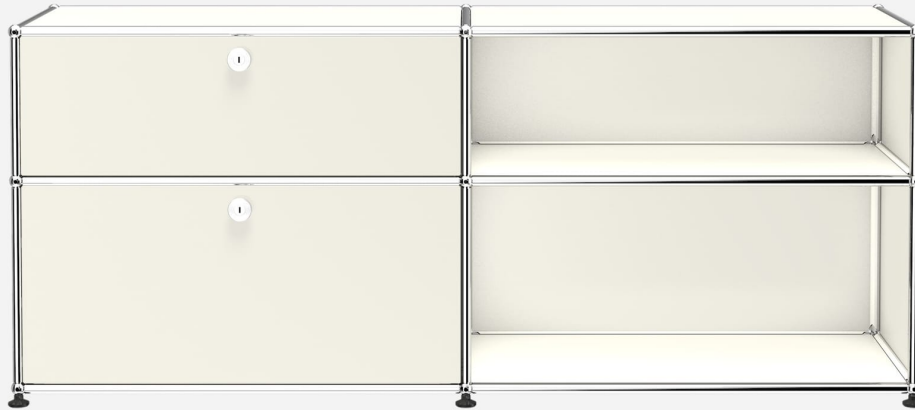

CREDENZA DF

USM

MANUFACTURER
USM

ORIGIN
Switzerland

PRODUCTION
Made to Order

WEIGHT
116.1 lbs

DISCLAIMER
This item is part of our Quick Ship program and ships directly from the vendor. Availability is limited and subject to change.

MATERIALS
Powder-Coated Steel Panels & Chromed Steel Frame.

DIMENSIONS
W 60" x D 15" x H 26"