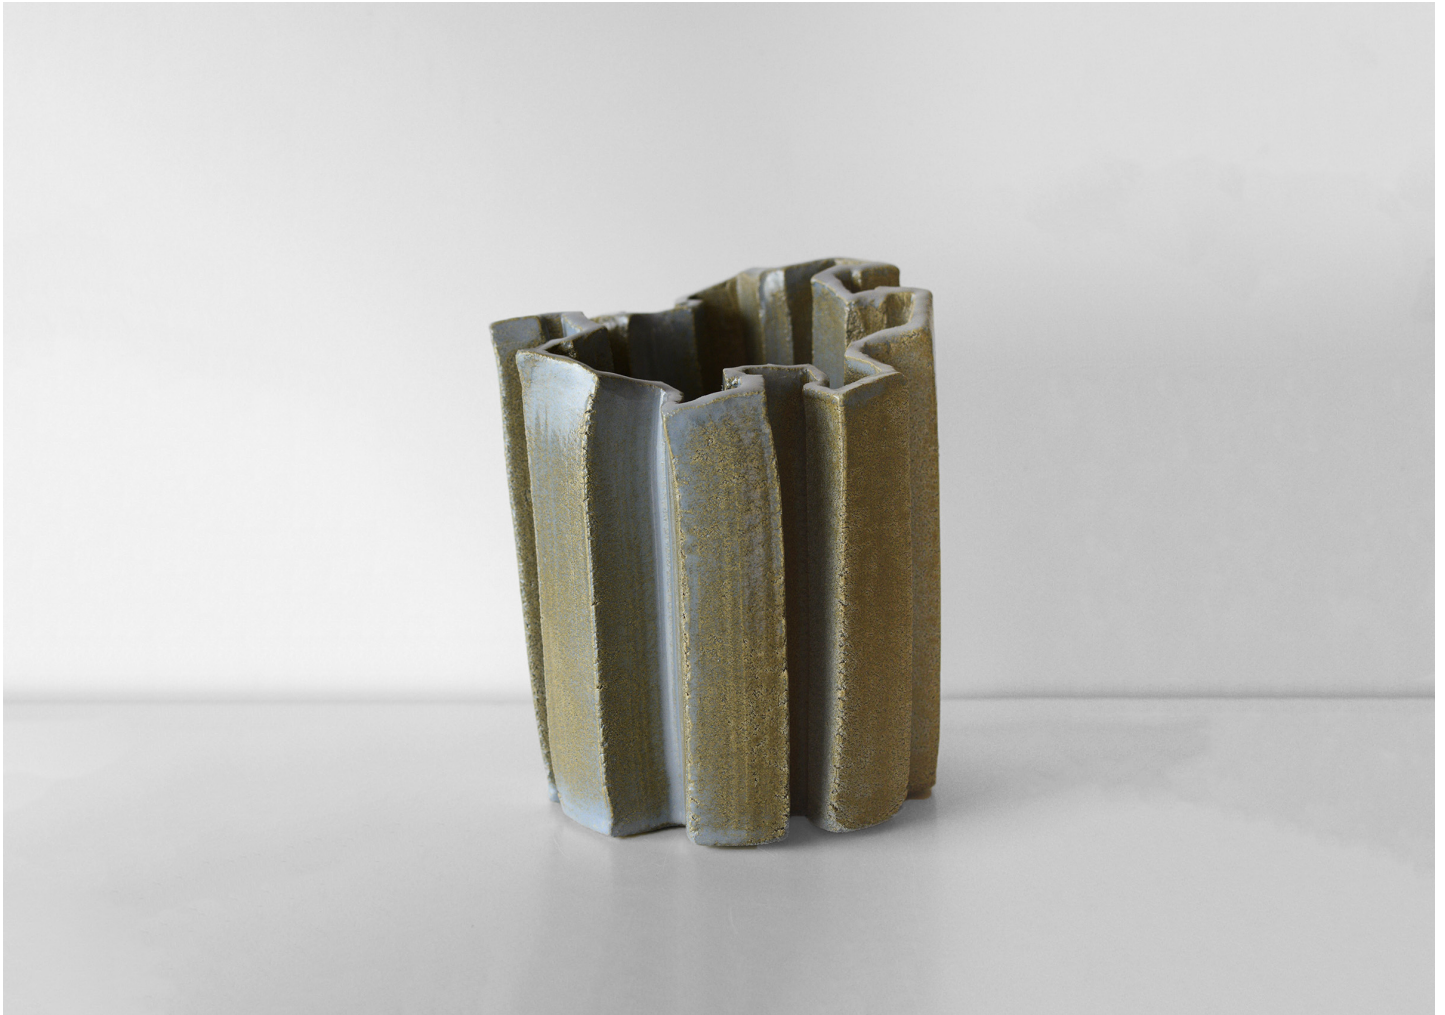

CROWN — SKY BLUE

FLORIS WUBBEN

DESIGNER
Floris Wubben

ORIGIN
The Netherlands

PRODUCTION
One of a Kind

DATE
2020

DISCLAIMER
Due to the extruded nature of this vessel, there may be natural variation or sight imperfections. Dimensions listed are approximate, and subject to vary slightly per piece.

MATERIALS
Glazed stoneware

DIMENSIONS
Dia 7.5" x H 9"