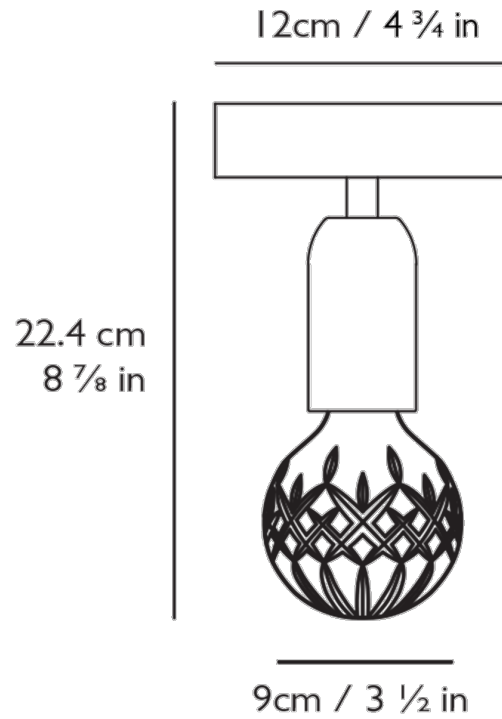

CRYSTAL BULB CEILING LIGHT

LEE BROOM

DESIGNER

Lee Broom

ORIGIN

United Kingdom

PRODUCTION

Made to Order

DATE

2017

WEIGHT

1.3 lbs.

CERTIFICATIONS

UL, cUL (110-130v). CE, CB (220-240v).

DISCLAIMER

Do not use with Halogen lamps.

MATERIALS

Brushed Brass steel and lead crystal, available with a Clear Crystal or Frosted Crystal bulb.

DIMENSIONS

Canopy: Dia. 4.75" x H 1.125"

Fixture: Dia. 3.5" x H 8.8"

ILLUMINATION

110-130V or 220-240V: 1x 2W LED, E26/E27, 100lm, 2700k, 10000 bulb hours, CRI 80, dimmable.