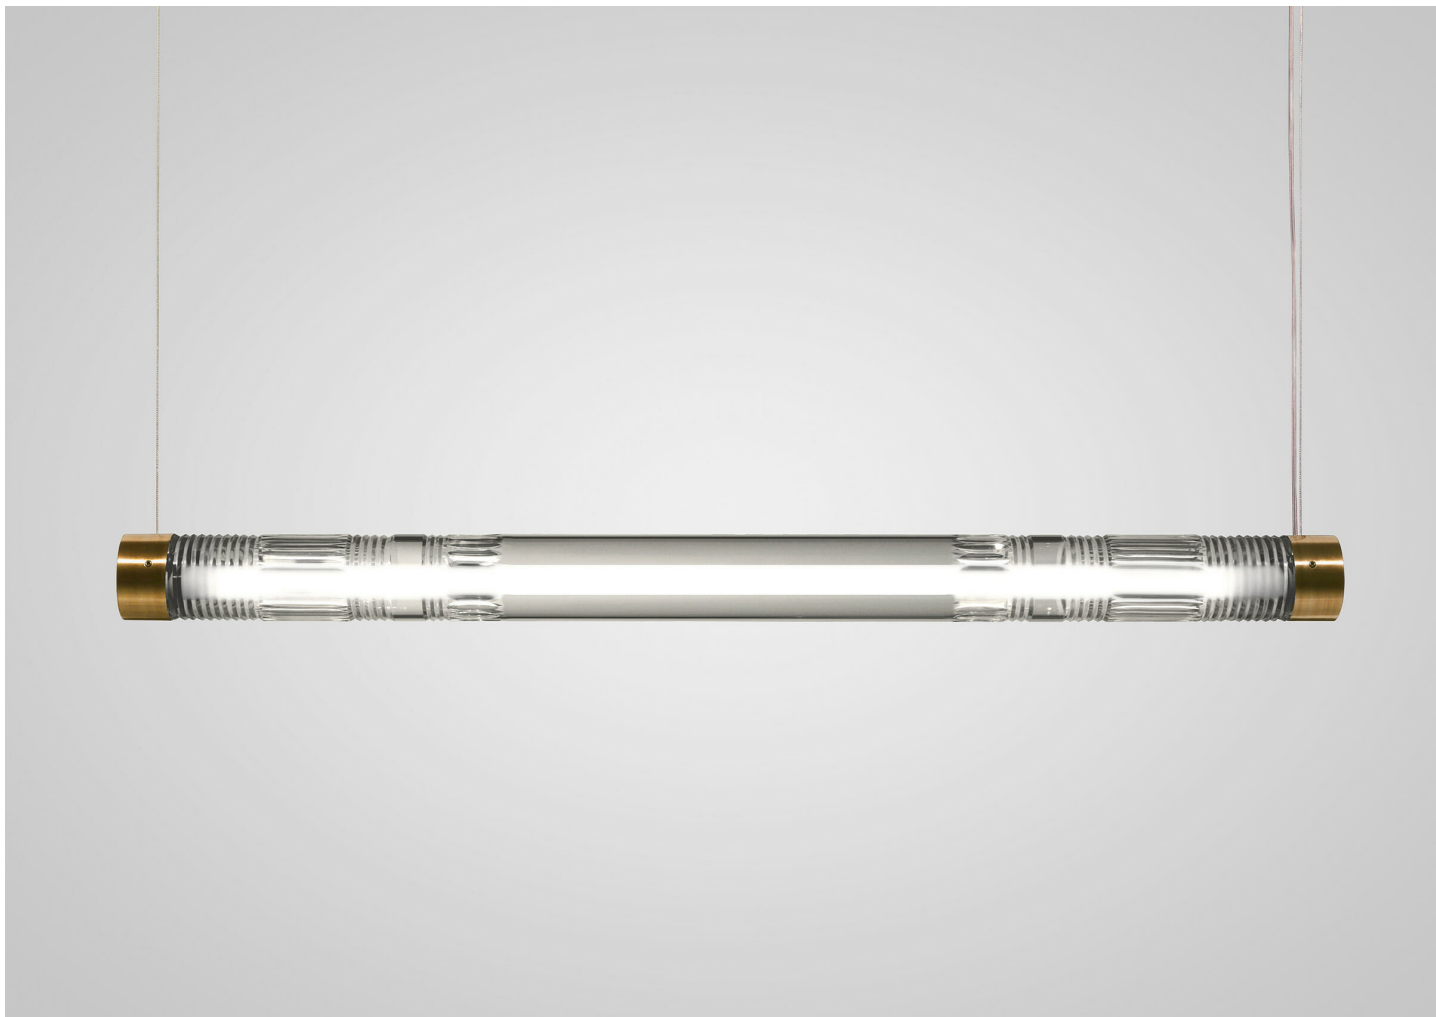

CRYSTAL TUBE LIGHT

LEE BROOM

MANUFACTURER
Lee Broom

ORIGIN
United Kingdom

PRODUCTION
Made to Order

DATE
2015

WEIGHT
7 lbs.

CERTIFICATIONS
UL, cUL, CE, CB.

DISCLAIMER

External LED driver supplied, must be housed within ceiling cavity or similar space above ceiling canopy.

MATERIALS

Cut Glass. Brushed Brass or Polished Chrome Steel.

DIMENSIONS

Canopy: Dia. 4.75" x H 1.1"

Fixture: L 38.25" x H 2.75"

Overall Height: Adjustable up to 118"

ILLUMINATION

220-240V or 110-130V: LED - 13.9W - 2700K - 800lm - CRI 85 - Dimmable.

SUSPENSION

A 118" site-adjustable cord is included with purchase.

CANOPY

Dia. 4.75" x H 1.1"