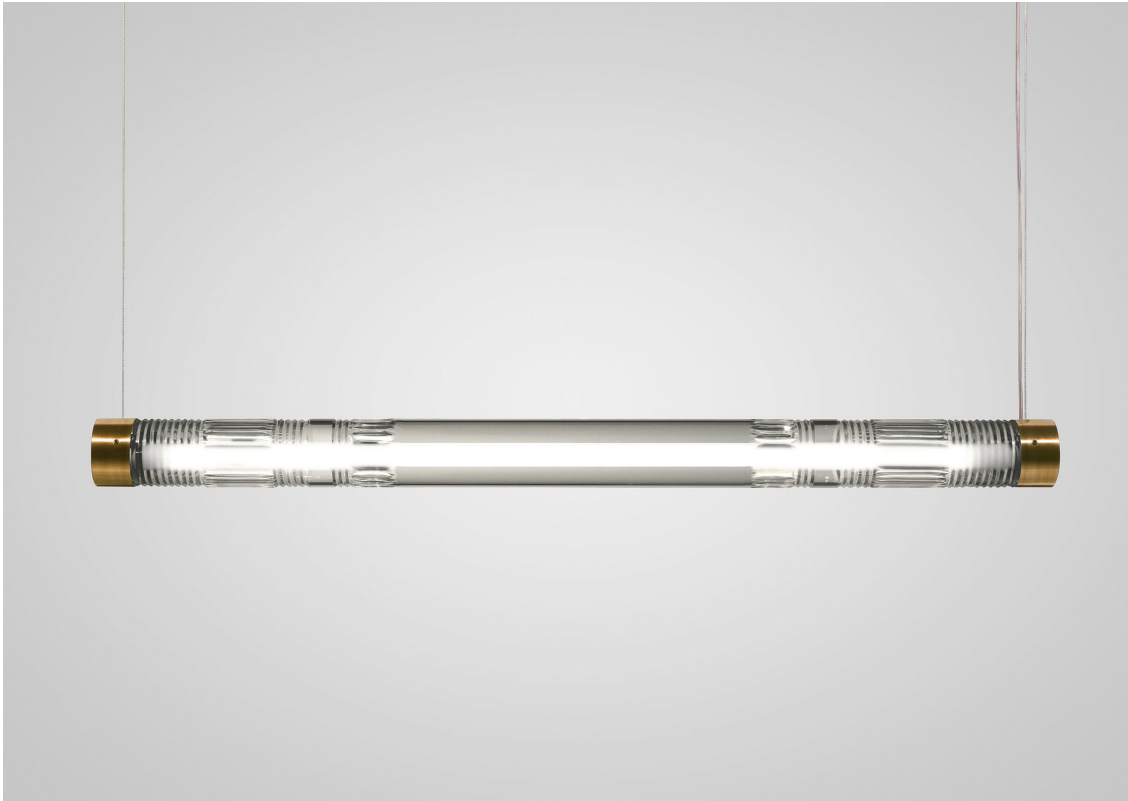

CRYSTAL TUBE PENDANT LIGHT

LEE BROOM

CRYSTAL TUBE PENDANT LIGHT

LEE BROOM

97cm / 38 1/4 in

7cm
2 3/4 in

DESIGNER

Lee Broom

MATERIALS

Lead crystal and steel with Brushed Brass or Polished Chrome finish.

DIMENSIONS

H 2.8" x L 38.3"

ILLUMINATION

Illumination 110-130V:

15 Watt LED strip, 2700 Kelvin, 800 Lumens, 110-130vAC Input / 24vDC Output.

Supplied with separate transformer.

TRIAC Dimming.

Illumination 220-240V:

15 Watt LED strip, 2700 Kelvin, 800 Lumens, 220-240vAC Input / 24vDC Output.

Supplied with separate transformer.

TRIAC Dimming.

SUSPENSION

118" adjustable cord with transparent casing.

CANOPY