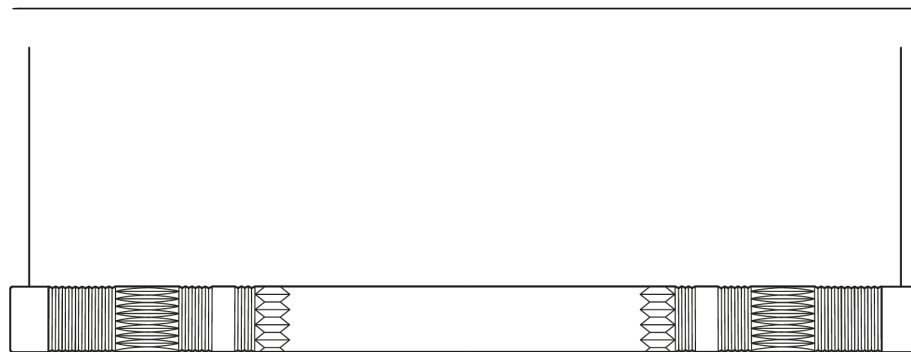

CRYSTAL TUBE PENDANT LIGHT

LEE BROOM

CRYSTAL TUBE PENDANT LIGHT

LEE BROOM

97cm / 38 1/4 in

7cm
2 3/4 in

DESIGNER

Lee Broom

ORIGIN

United Kingdom

DATE

2015

WEIGHT

6.2 lbs

CERTIFICATIONS

UL, cUL (110-130V)
CE, CB (220-240V)

MATERIALS

Lead crystal and steel with Brushed Brass or Polished Chrome finish.

DIMENSIONS

H 2.8" x L 38.3"

ILLUMINATION

Illumination 110-130V:

15 Watt LED strip, 2700 Kelvin, 800 Lumens, 110-130vAC Input / 24vDC Output.

118" adjustable cord with transparent casing.

CANOPY