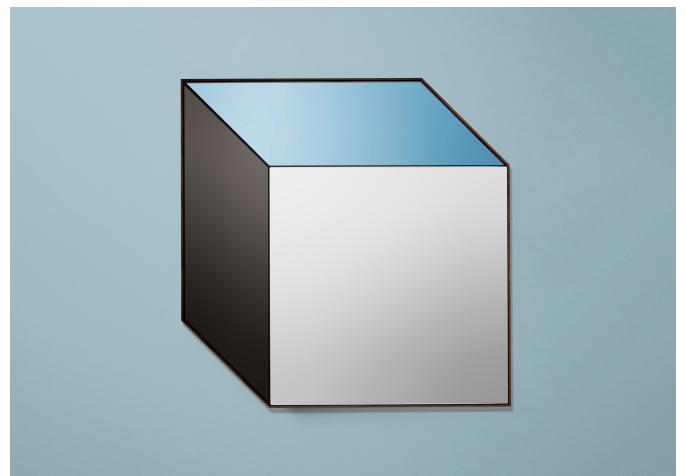

CUBE MIRROR

BOWER STUDIOS

CUBE MIRROR

BOWER STUDIOS

MANUFACTURER
Bower Studios

ORIGIN
United States

PRODUCTION
Made to Order

WEIGHT
24lbs

DISCLAIMER
This mirror must be hung with the included mounting hardware, not leaned against the wall.

MATERIALS
Mirror and walnut or white oak frame.

DIMENSIONS
W 25" x D 1" x H 25"