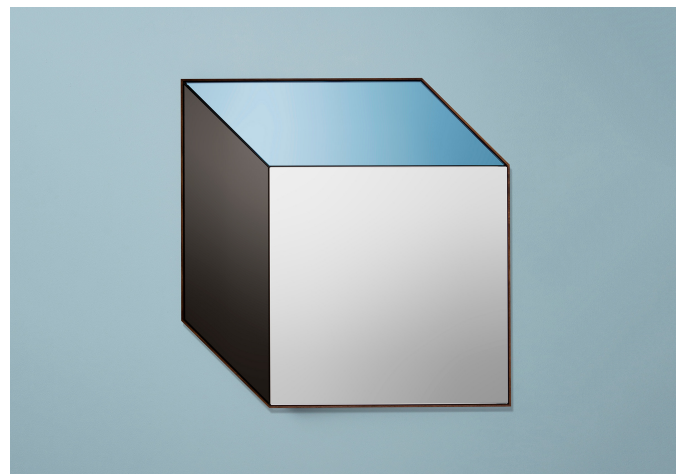

CUBE MIRROR

BOWER STUDIOS

CUBE MIRROR

BOWER STUDIOS

MANUFACTURER
Bower Studios

ORIGIN
United States

PRODUCTION
Made to Order

WEIGHT
24lbs

DISCLAIMER
This mirror must be hung with the included mounting hardware, not leaned against the wall.

MATERIALS
Mirror and walnut or white oak frame.

DIMENSIONS
W 25" x D 1" x H 25"