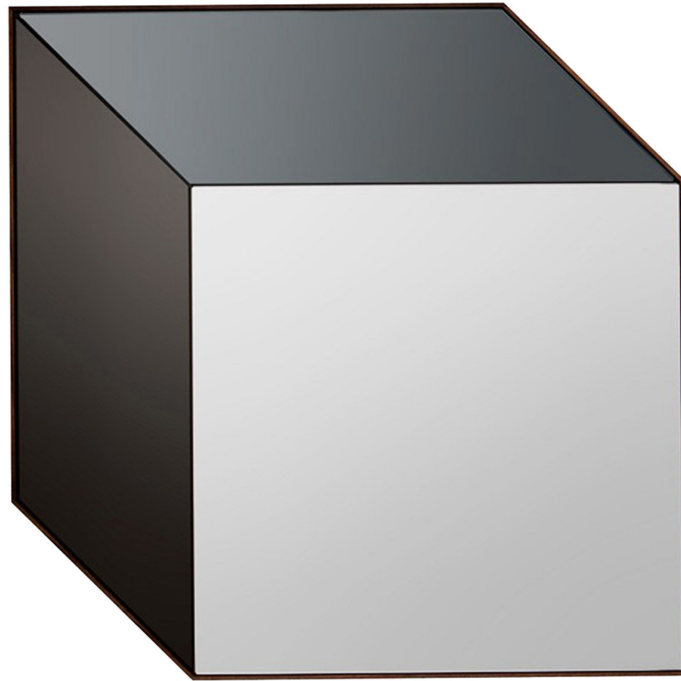

CUBE MIRROR

BOWER STUDIOS

CUBE MIRROR

BOWER STUDIOS

MANUFACTURER
Bower Studios

ORIGIN
United States

PRODUCTION
Made to Order

WEIGHT
24lbs

DISCLAIMER
This mirror must be hung with the included mounting hardware, not leaned against the wall.

MATERIALS
Mirror and walnut or white oak frame.

DIMENSIONS
W 25" x D 1" x H 25"