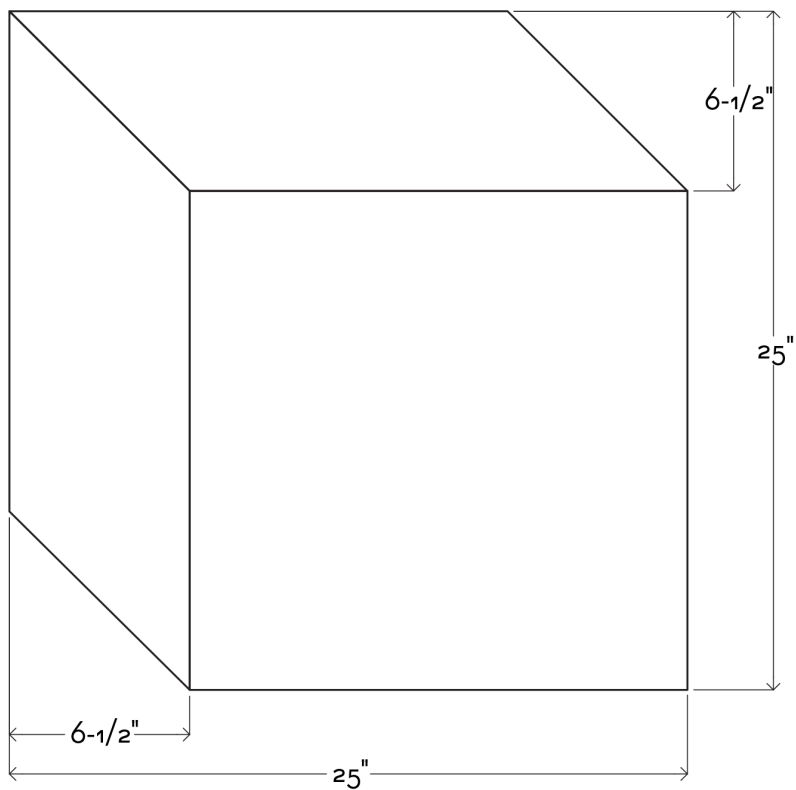

CUBE MIRROR

BOWER STUDIOS

CUBE MIRROR

BOWER STUDIOS

MANUFACTURER
Bower Studios

ORIGIN
United States

PRODUCTION
Made to Order

WEIGHT
24lbs

DISCLAIMER
This mirror must be hung with the included mounting hardware, not leaned against the wall.

MATERIALS
Mirror and walnut or white oak frame.

DIMENSIONS
W 25" x D 1" x H 25"