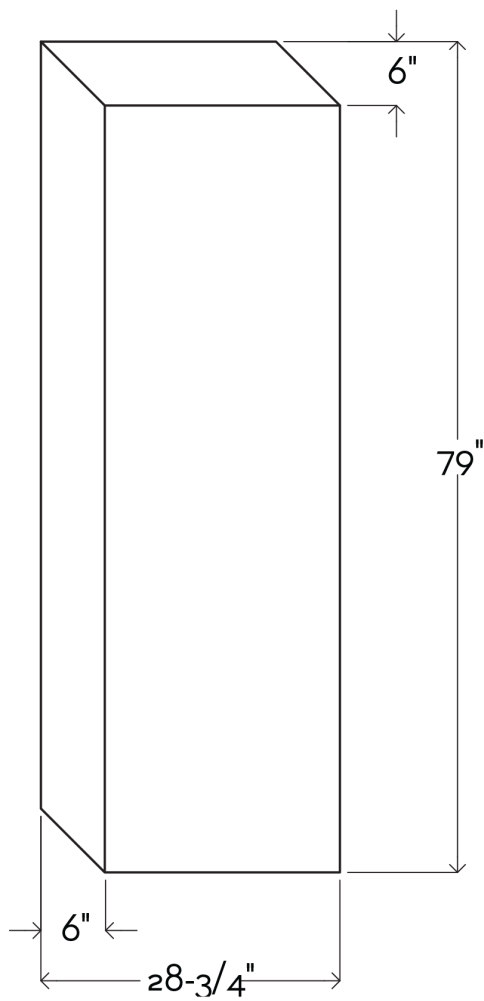

CUBOID MIRROR

BOWER STUDIOS

CUBOID MIRROR

BOWER STUDIOS

MANUFACTURER
Bower Studios

ORIGIN
United States

PRODUCTION
Made to Order

WEIGHT
95lbs

DISCLAIMER
This mirror must be hung with the included mounting hardware, not leaned against the wall.

MATERIALS
Mirror and walnut or white oak frame.

DIMENSIONS
W 28.75" x D 1.25" x H 79"