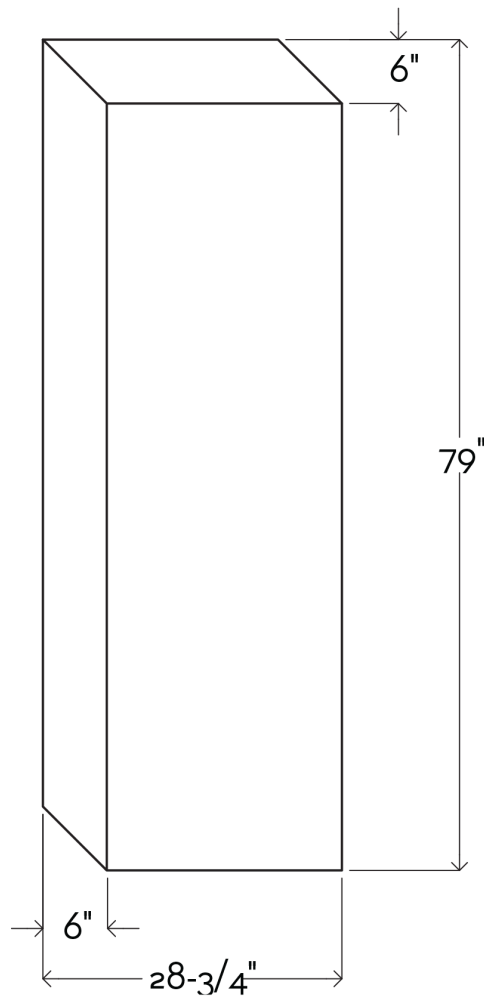

# CUBOID MIRROR

BOWER STUDIOS

# CUBOID MIRROR

BOWER STUDIOS

MANUFACTURER  
Bower Studios

ORIGIN  
United States

PRODUCTION  
Made to Order

WEIGHT  
95lbs

MATERIALS  
Black/grey/clear, black/peach/clear, peach/copper/clear, or black/bronze/clear. Walnut or white oak frame. Mounting hardware is included.

DIMENSIONS  
W 28.75" x D 1.25" x H 79"

CUSTOMIZABLE  
Size, frame finish and mirror tint are customizable.

CARE  
This mirror must be hung with the included mounting hardware, not leaned against the wall. If your wall features a baseboard thicker than 1/2", let us know and we will provide additional mounting hardware.