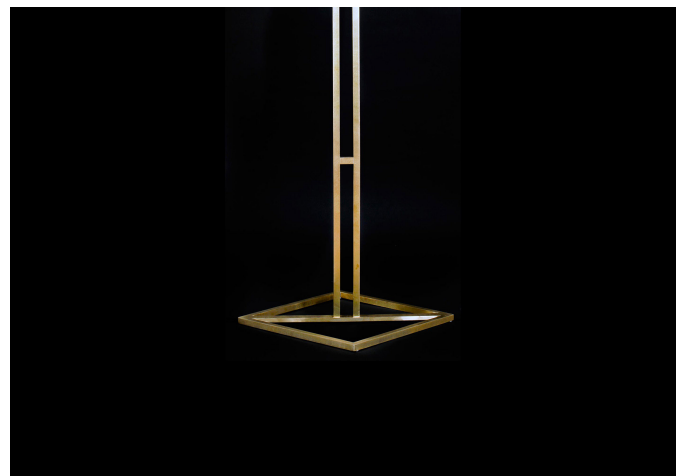

CYRUS FLOOR LAMP

BIANCO LIGHT + SPACE

CYRUS FLOOR LAMP

BIANCO LIGHT + SPACE

DESIGNER

Bianco Light + Space

ORIGIN

Unites States

PRODUCTION

Made to Order

WEIGHT

25 lb

MATERIALS

Linear brushed brass and hand-blown glass.

DIMENSIONS

H 72"

Base: L 18" x W 18"

ILLUMINATION

120V: Candelabra socket. 6 x 25 watt. Foot toggle switch.