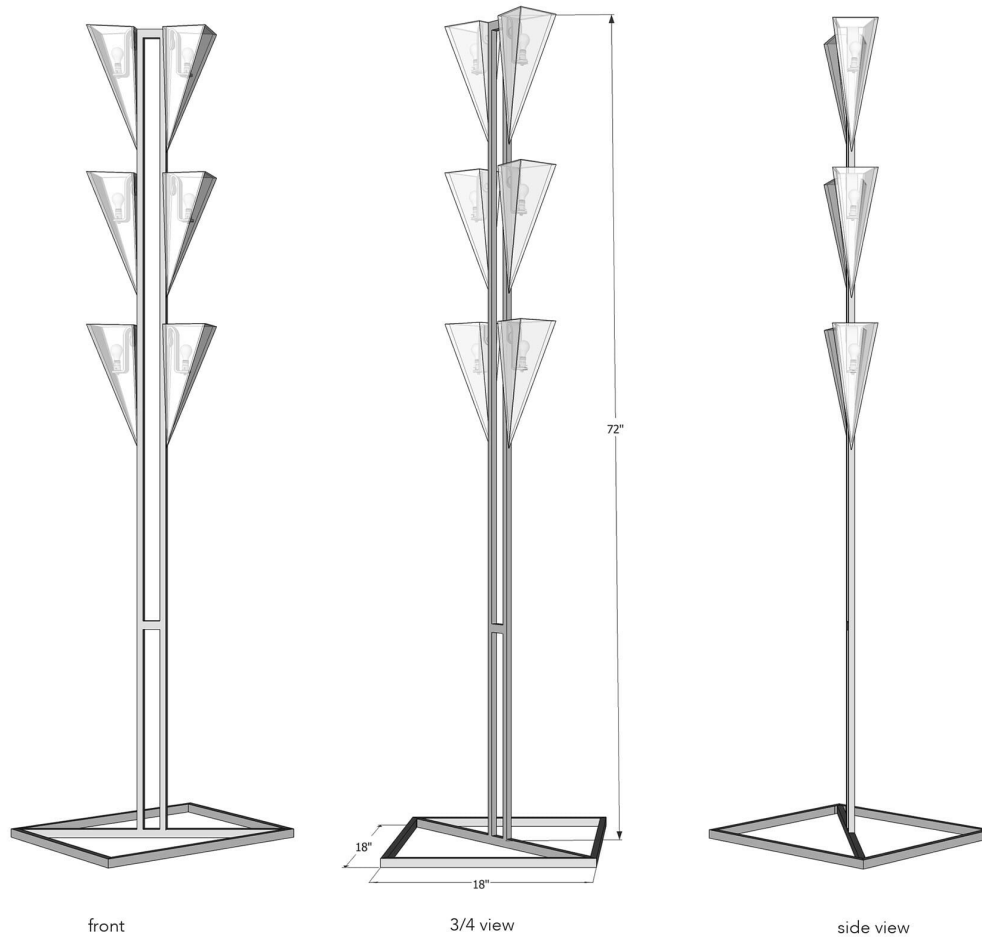

CYRUS FLOOR LAMP

BIANCO LIGHT + SPACE

CYRUS FLOOR LAMP

BIANCO LIGHT + SPACE

DESIGNER

Bianco Light + Space

ORIGIN

Unites States

PRODUCTION

Made to Order

WEIGHT

25 lb

MATERIALS

Linear brushed brass and hand-blown glass.

DIMENSIONS

H 72"

Base: L 18" x W 18"

ILLUMINATION

120V: Candelabra socket. 6 x 25 watt. Foot toggle switch.