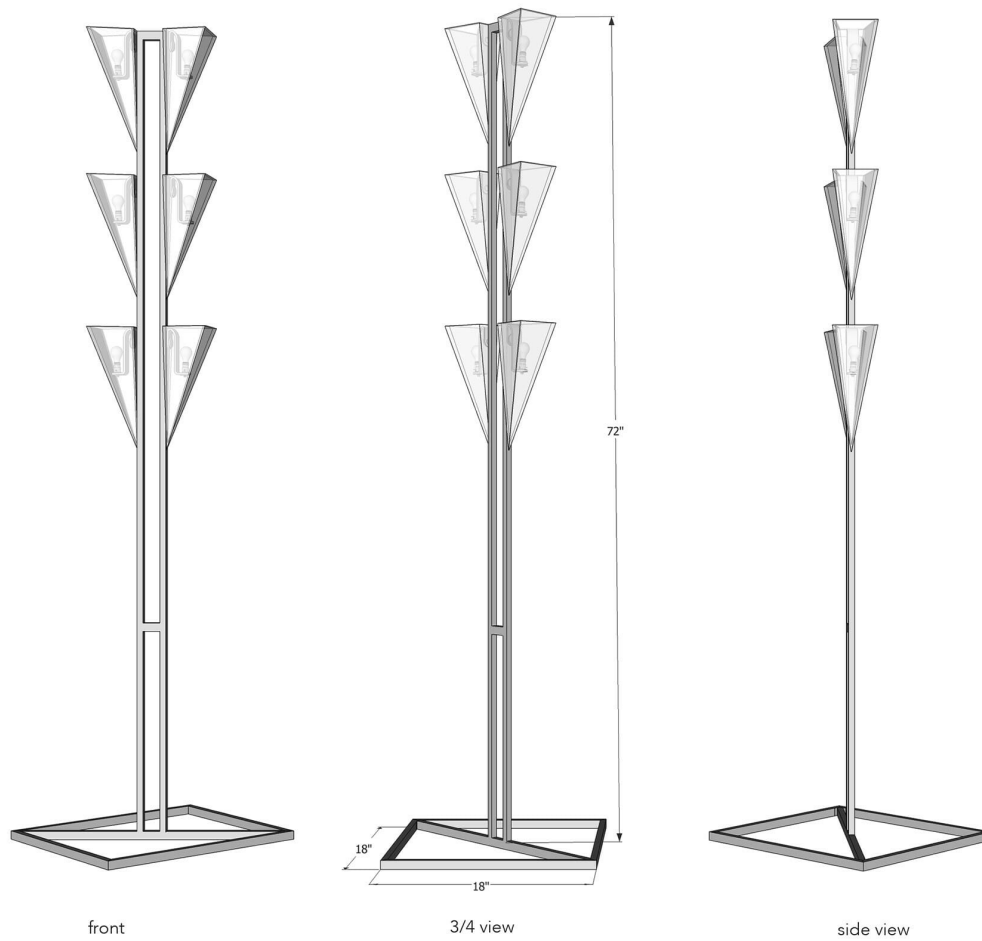

CYRUS FLOOR LAMP

BIANCO LIGHT + SPACE

CYRUS FLOOR LAMP

BIANCO LIGHT + SPACE

MANUFACTURER

Bianco Light + Space

ORIGIN

Unites States

PRODUCTION

Made to Order

WEIGHT

25 lb

MATERIALS

Linear brushed brass and hand-blown glass.

DIMENSIONS

H 72"

Base: L 18" x W 18"

ILLUMINATION

120V: Candelabra socket. 6 x 25 watt. Foot toggle switch.