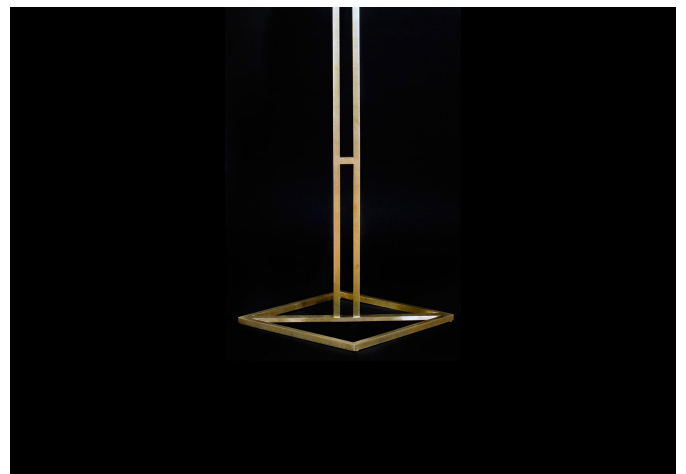

CYRUS FLOOR LAMP

BIANCO LIGHT + SPACE

CYRUS FLOOR LAMP

BIANCO LIGHT + SPACE

MANUFACTURER

Bianco Light + Space

ORIGIN

Unites States

PRODUCTION

Made to Order

WEIGHT

25 lb

MATERIALS

Linear brushed brass and hand-blown glass.

DIMENSIONS

H 72"

Base: L 18" x W 18"

ILLUMINATION

120V: Candelabra socket. 6 x 25 watt. Foot toggle switch.