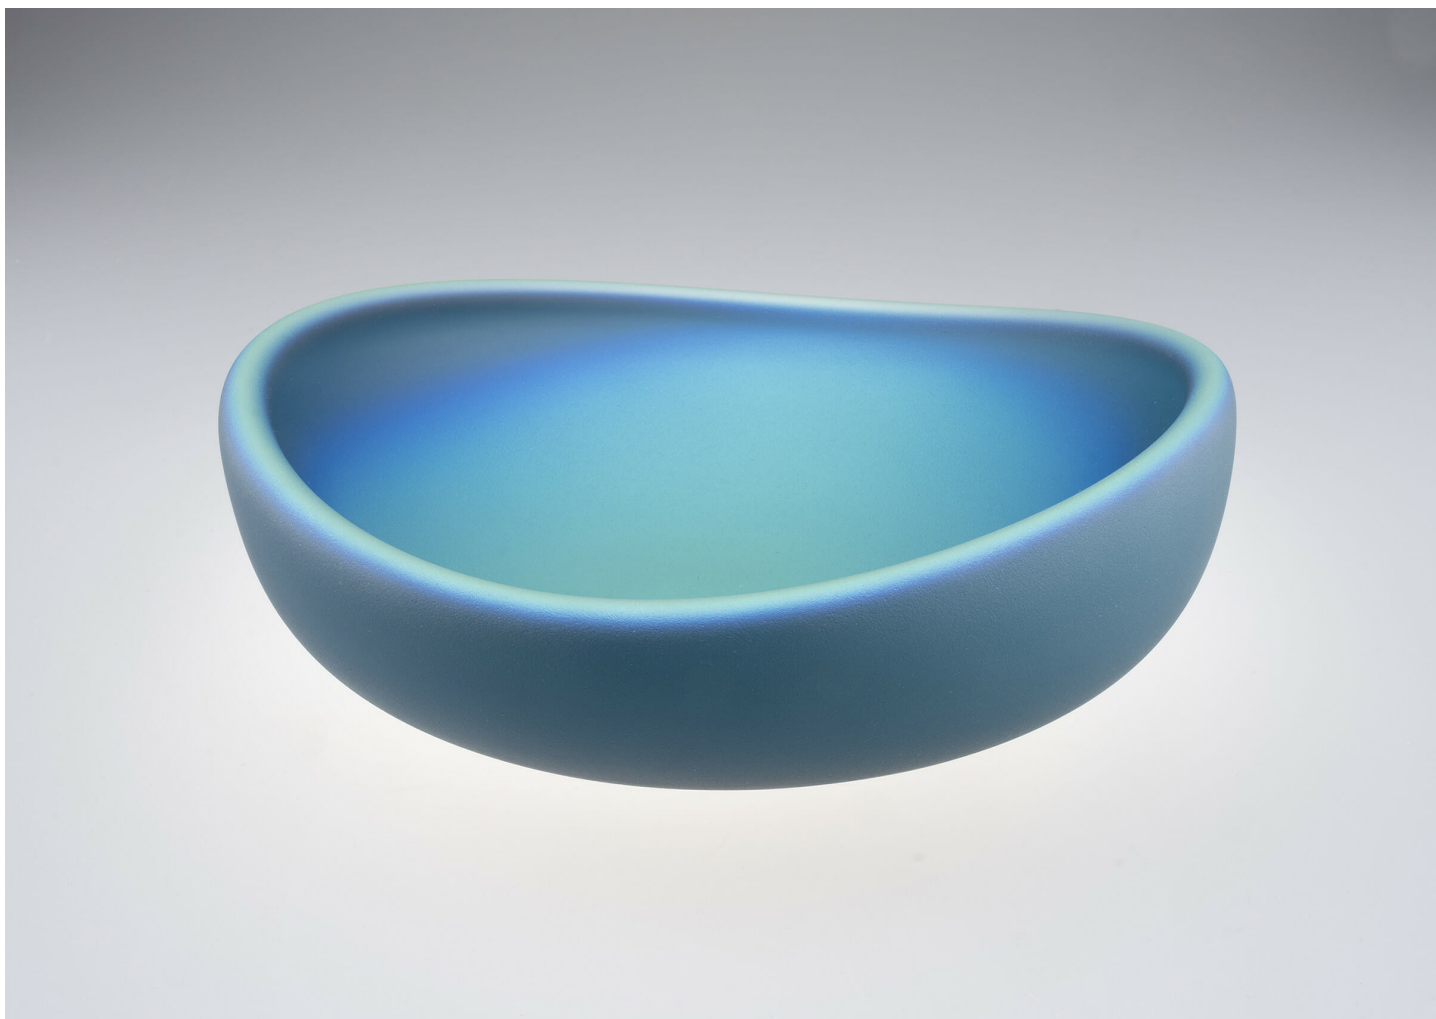

# DARK GREEN SWOOPY OVAL BOWL

KATHERINE GRAY

DESIGNER  
Katherine Gray

ORIGIN  
United States

PRODUCTION  
One of a Kind

DATE  
2019

MATERIALS  
Dark green iridescent finish on clear sand blasted and etched hand blown glass.

DIMENSIONS  
W 12" x D 11" x H 4.5"