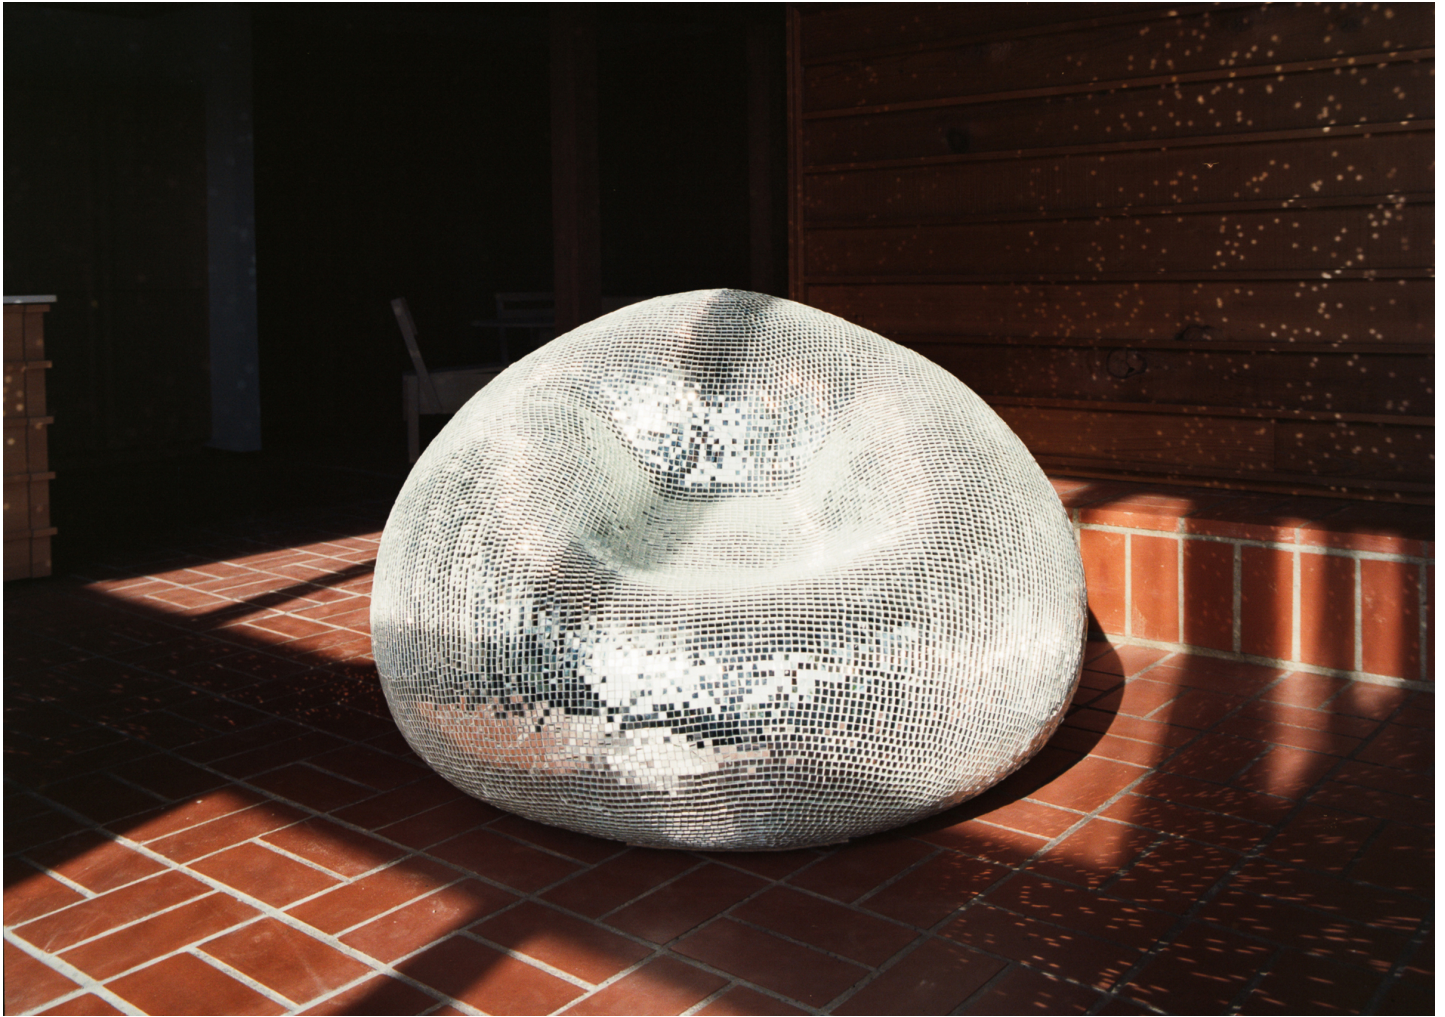

ORIGINAL DISCO CHAIR, 10 MM

RACHEL SHILLANDER

DESIGNER
Rachel Shillander

ORIGIN
United States

PRODUCTION
Made to Order

DATE
2020

DISCLAIMER
Not suitable for outdoor use.

MATERIALS
Concrete and Mirror Tile.

DIMENSIONS
Dia. 36-42" x H 30"
Seat Height: 15-18"