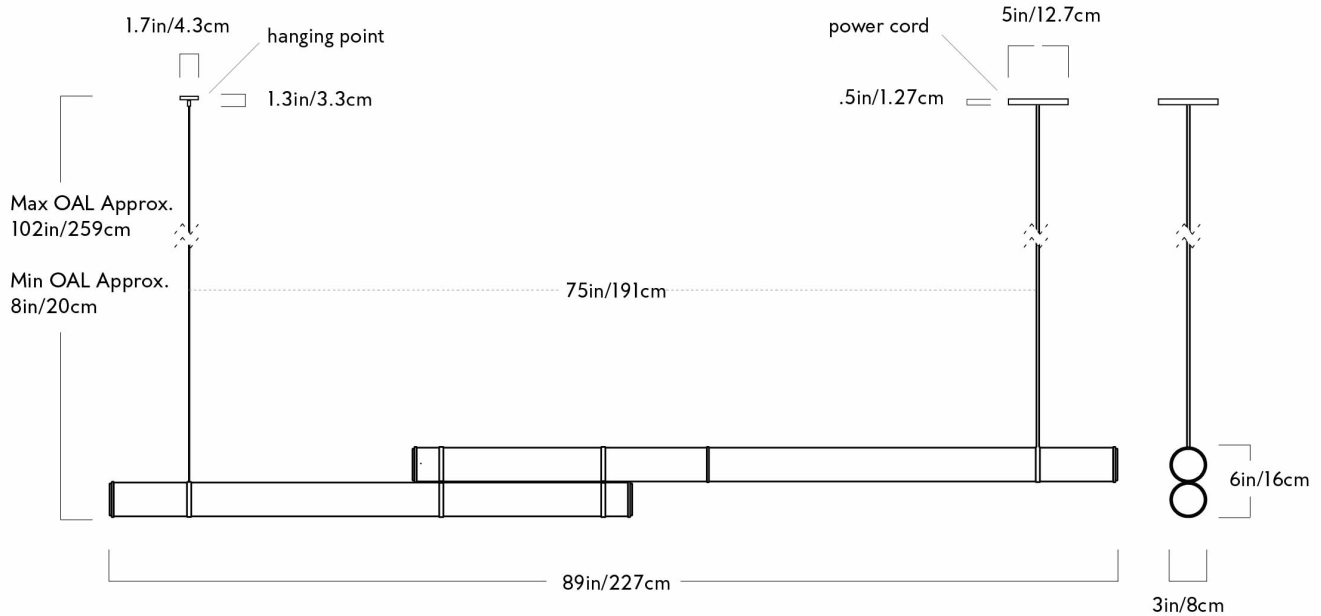

DOUBLE MINI ENDLESS

JASON MILLER FOR ROLL & HILL

DESIGNER
Jason Miller

MANUFACTURER
Roll & Hill

ORIGIN
United States

PRODUCTION
Made to Order

DATE
2012

WEIGHT
18 lbs.

CERTIFICATIONS
UL, cUL (120V), CE (240V).

MATERIALS

Acrylic, wood, and steel, available in blackened steel, oil-rubbed bronze, or polished aluminum finish.

DIMENSIONS

Canopy: Dia. 5" x H .5"

Fixture: L 89" x W 3" x H 6"

Overall Height: Min: 8", Max: 102"

ILLUMINATION

120V/240V: Integrated LED, 63 Watts, 1950 Lumens, 2700 Kelvin, CRI 90+, 50,000 Hour, Bulb Life, ELV Dimming.

SUSPENSION

A 96" site-adjustable cable is included with purchase.