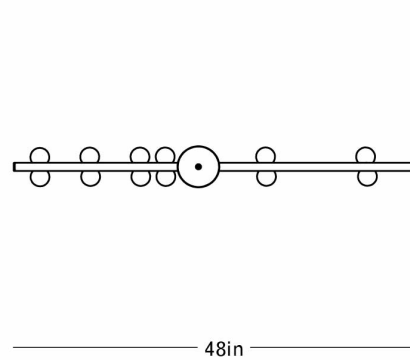

20-BULB DROP SYSTEM DS.20.01

LINDSEY ADELMAN FOR LINDSEY ADELMAN STUDIO

20-BULB DROP SYSTEM DS.20.01

LINDSEY ADELMAN FOR LINDSEY ADELMAN STUDIO

Front

Top

Side

DESIGNER

2018

WEIGHT

40 lbs.

CERTIFICATIONS

UL, cUL.

DISCLAIMER

Dimensions are approximate and may vary slightly. Due to the hand-blown nature of the globes, there may be slight variations in size.

MATERIALS/FINISHES

Machined brass and blown glass. Tarnished Nickel or Mottled Brass finish.

DIMENSIONS

Canopy: Dia. 5" x H 3"

Fixture: L 48" x W 5" x H 30"

Globes: Dia. 2.25"

Overall Height: Min: 47", Max: 107"

ILLUMINATION

110V/22V: G4, 1.2W/20W Halogen, 2700K, 12V dimmable LED, transformer provided.

SUSPENSION

A standard 12" site adjustable stem comes included with purchase. Longer stem lengths are available at an additional cost, (creating a minimum overall drop between 47" and a maximum of 107".)