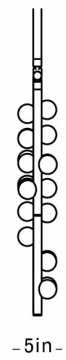

20-BULB DROP SYSTEM DS.20.01

LINDSEY ADELMAN FOR LINDSEY ADELMAN STUDIO

20-BULB DROP SYSTEM DS.20.01

LINDSEY ADELMAN FOR LINDSEY ADELMAN STUDIO

Front

Top

Side

DESIGNER

2018

WEIGHT

40 lbs.

CERTIFICATIONS

UL, cUL.

DISCLAIMER

Dimensions are approximate and may vary slightly. Due to the hand-blown nature of the globes, there may be slight variations in size.

MATERIALS/FINISHES

Machined brass and blown glass. Tarnished Nickel or Mottled Brass finish.

DIMENSIONS

Canopy: Dia. 5" x H 3"

Fixture: L 48" x W 5" x H 30"

Globes: Dia. 2.25"

Overall Height: Min: 47", Max: 107"

ILLUMINATION

110V/22V: G4, 1.2W/20W Halogen, 2700K, 12V dimmable LED, transformer provided.

SUSPENSION

A standard 12" site adjustable stem comes included with purchase. Longer stem lengths are available at an additional cost, (creating a minimum overall drop between 47" and a maximum of 107".)