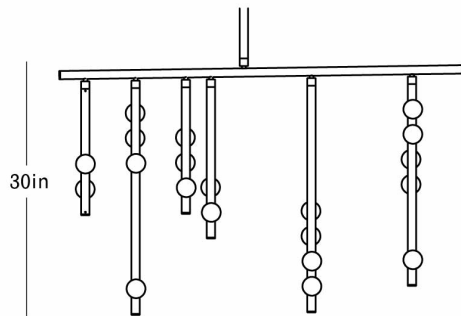

20-BULB DROP SYSTEM DS.20.01

LINDSEY ADELMAN FOR LINDSEY ADELMAN STUDIO

20-BULB DROP SYSTEM DS.20.01

LINDSEY ADELMAN FOR LINDSEY ADELMAN STUDIO

Front

Top

Side

DESIGNER

2018

WEIGHT

40 lbs.

CERTIFICATIONS

UL, cUL.

DISCLAIMER

Dimensions are approximate and may vary slightly. Due to the hand-blown nature of the globes, there may be slight variations in size.

MATERIALS/FINISHES

Machined brass and blown glass. Tarnished Nickel or Mottled Brass finish.

DIMENSIONS

Canopy: Dia. 5" x H 3"

Fixture: L 48" x W 5" x H 30"

Globes: Dia. 2.25"

Overall Height: Min: 47", Max: 107"

ILLUMINATION

110V/22V: G4, 1.2W/20W Halogen, 2700K, 12V dimmable LED, transformer provided.

SUSPENSION

A standard 12" site adjustable stem comes included with purchase. Longer stem lengths are available at an additional cost, (creating a minimum overall drop between 47" and a maximum of 107".)