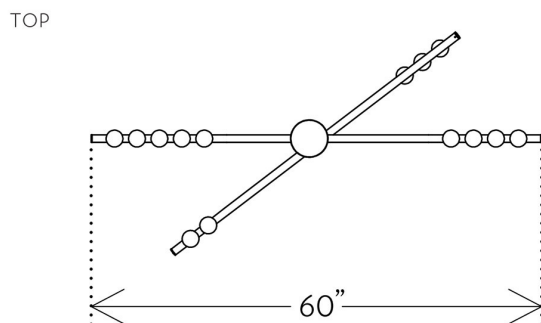

PRIVATE: 24-BULB DROP SYSTEM CHANDELIER

LINDSEY ADELMAN

PRIVATE: 24-BULB DROP SYSTEM CHANDELIER

LINDSEY ADELMAN

DESIGNER

Lindsey Adelman

ORIGIN

United States

W 60" x D 30" x H 61"

Dia 2.25" glass globes

Dimensions are approximate; the hand-blown globes have a natural variation in size.

ILLUMINATION

12V: LED, G4 Socket, 1.2W/20W Halogen equivalent.

100 Lumens, 2700 Kelvin.

110V or 220V transformer provided.

SUSPENSION

Includes 36" or 72" stem adjustable on-site. Longer lengths available upon request.

CANOPY

Dia 5" x H 3"