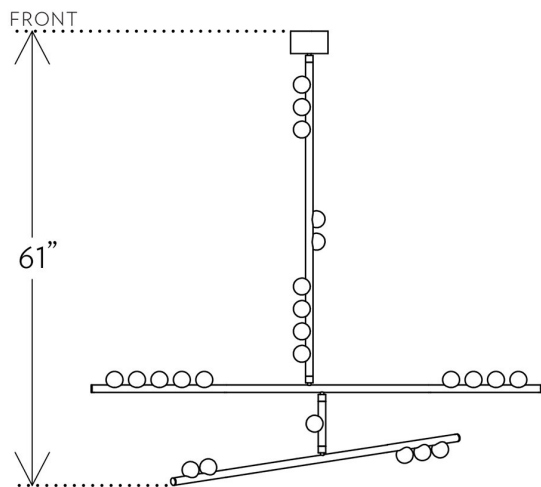

PRIVATE: 24-BULB DROP SYSTEM CHANDELIER

LINDSEY ADELMAN

DESIGNER

Lindsey Adelman

ORIGIN

United States

WEIGHT

48lbs

MATERIALS/FINISHES

Machined brass and blown glass. Tarnished Nickel, Mottled Brass or Verdigris finish. Please note that there's an additional 4 week lead time for the verdigris finish.

DIMENSIONS

W 60" x D 30" x H 61"

Dia 2.25" glass globes

Dimensions are approximate; the hand-blown globes have a natural variation in size.

ILLUMINATION

12V: LED, G4 Socket, 1.2W/20W Halogen equivalent.

100 Lumens, 2700 Kelvin.

110V or 220V transformer provided.

SUSPENSION

Includes 36" or 72" stem adjustable on-site. Longer lengths available upon request.

CANOPY

Dia 5" x H 3"