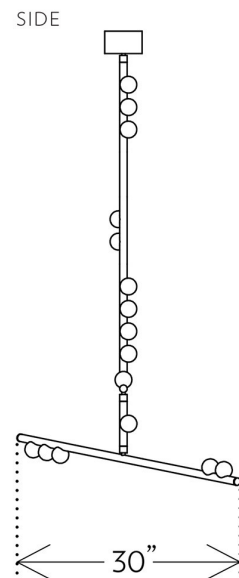

PRIVATE: 24-BULB DROP SYSTEM CHANDELIER

LINDSEY ADELMAN

DESIGNER

Lindsey Adelman

ORIGIN

United States

WEIGHT

48lbs

MATERIALS/FINISHES

Machined brass and blown glass. Tarnished Nickel, Mottled Brass or Verdigris finish. Please note that there's an additional 4 week lead time for the verdigris finish.

DIMENSIONS

W 60" x D 30" x H 61"

Dia 2.25" glass globes

Dimensions are approximate; the hand-blown globes have a natural variation in size.

ILLUMINATION

12V: LED, G4 Socket, 1.2W/20W Halogen equivalent.

100 Lumens, 2700 Kelvin.

110V or 220V transformer provided.

SUSPENSION

Includes 36" or 72" stem adjustable on-site. Longer lengths available upon request.

CANOPY

Dia 5" x H 3"