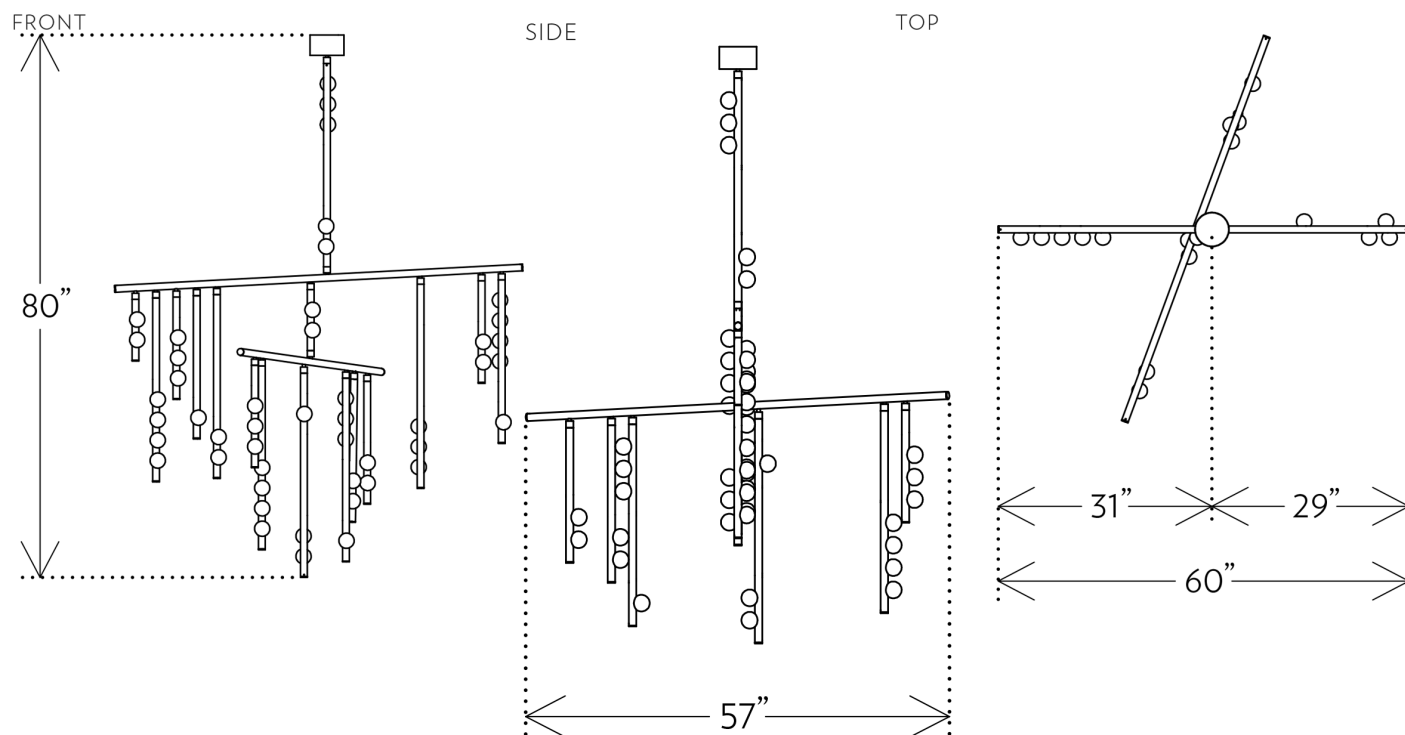

42-BULB DROP SYSTEM DS.42.01

LINDSEY ADELMAN FOR LINDSEY ADELMAN STUDIO

42-BULB DROP SYSTEM DS.42.01

LINDSEY ADELMAN FOR LINDSEY ADELMAN STUDIO

DESIGNER

Lindsey Adelman

MANUFACTURER

Lindsey Adelman Studio

ORIGIN

United States

PRODUCTION

Made to Order

DATE

2018

WEIGHT

84 lbs.

DIMENSIONS

Canopy: Dia. 5" x H 3"

Fixture: L 60" x W 57" x H 45"

Globes: Dia. 2.25"

Overall Height: Min: 62", Max: 122"

ILLUMINATION

110V/22V: G4, 1.2W/20W Halogen, 100lm, 2700K, 12V dimmable LED, transformer provided.

SUSPENSION

A standard 12" site adjustable stem comes included with purchase. Longer stem lengths are available at an additional cost, (creating a minimum overall drop between 56" and a maximum of 110".)