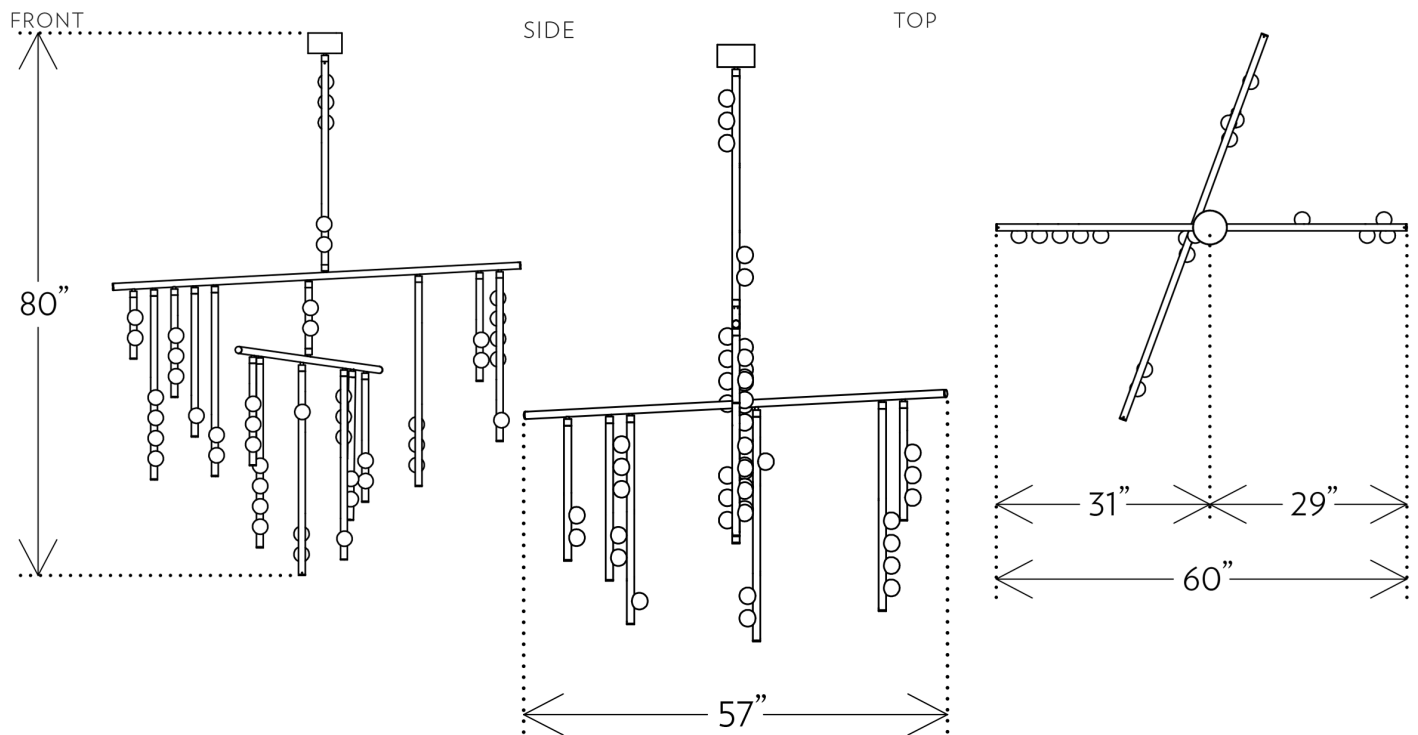

# 42-BULB DROP SYSTEM CHANDELIER

LINDSEY ADELMAN

DESIGNER  
Lindsey Adelman

ORIGIN  
United States

PRODUCTION  
Made to Order

DATE  
2018

WEIGHT  
94lbs

## DIMENSIONS

W 60" x D 57" x H 80"

Dia 2.25" glass globes

Dimensions are approximate; the hand-blown globes have a natural variation in size.

## CANOPY

Dia 5" x H 3"