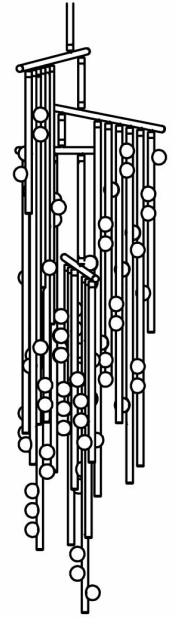

76-BULB DROP SYSTEM DS.76.01

LINDSEY ADELMAN FOR LINDSEY ADELMAN STUDIO

76-BULB DROP SYSTEM DS.76.01

LINDSEY ADELMAN FOR LINDSEY ADELMAN STUDIO

Front

87in

Top

60in

Side

24in

DESIGNER

Lindsey Adelman

MANUFACTURER

Lindsey Adelman Studio

ORIGIN

United States

WEIGHT

94 lbs.

CERTIFICATIONS

UL, cUL.

DISCLAIMER

Dimensions are approximate and may vary slightly. Due to the hand-blown nature of the globes, there may be slight variations in size.

MATERIALS/FINISHES

Machined brass and blown glass. Tarnished Nickel or Mottled Brass finish.

DIMENSIONS

Canopy: Dia. 5" x H 3"

Fixture: L 60" x W 24" x H 87"

Globes: Dia. 2.25"

Overall Height: Min: 104", Max: 164"

ILLUMINATION

110V/220V: G4, 1.2W/20W Halogen, 2700K, 12V dimmable LED, transformer provided.