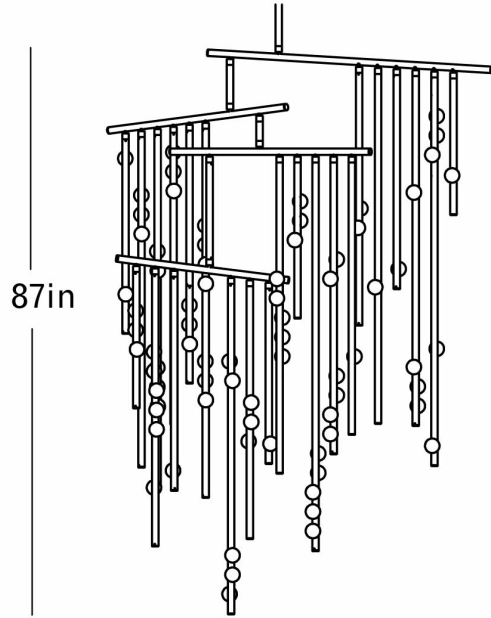

76-BULB DROP SYSTEM DS.76.01

LINDSEY ADELMAN FOR LINDSEY ADELMAN STUDIO

76-BULB DROP SYSTEM DS.76.01

LINDSEY ADELMAN FOR LINDSEY ADELMAN STUDIO

Front

87in

Top

60in

WEIGHT

94 lbs.

CERTIFICATIONS

UL, cUL.

DISCLAIMER

Dimensions are approximate and may vary slightly. Due to the hand-blown nature of the globes, there may be slight variations in size.

MATERIALS/FINISHES

Machined brass and blown glass. Tarnished Nickel or Mottled Brass finish.

DIMENSIONS

Canopy: Dia. 5" x H 3"

Fixture: L 60" x W 24" x H 87"

Globes: Dia. 2.25"

Overall Height: Min: 104", Max: 164"

ILLUMINATION

110V/220V: G4, 1.2W/20W Halogen, 2700K, 12V dimmable LED, transformer provided.

SUSPENSION

A standard 12" site adjustable stem comes included with purchase. Longer stem lengths are available at an additional cost, (creating a minimum overall drop between 104" and a maximum of 152".)