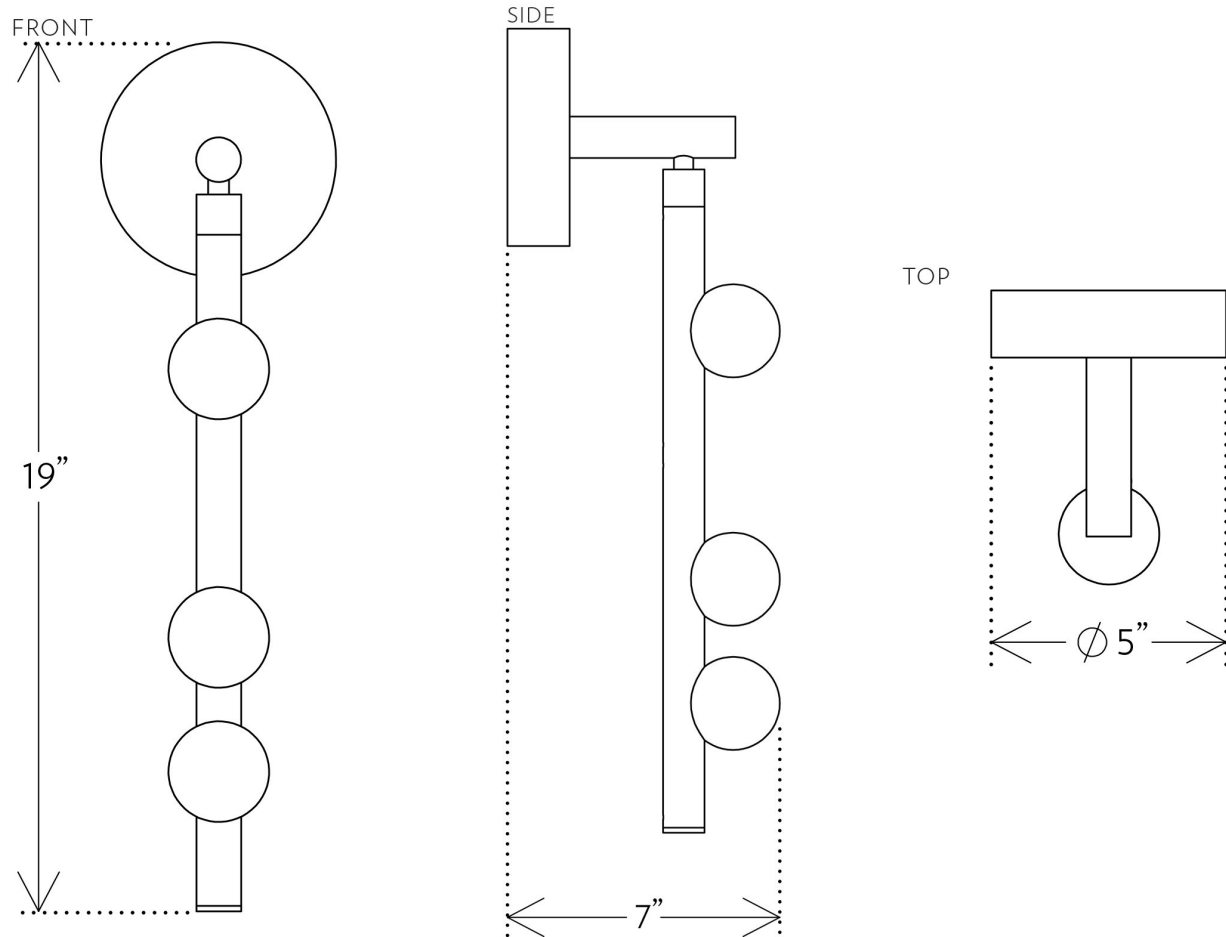

3-BULB DROP SYSTEM SCONCE

LINDSEY ADELMAN FOR LINDSEY ADELMAN STUDIO

3-BULB DROP SYSTEM SCONCE

LINDSEY ADELMAN FOR LINDSEY ADELMAN STUDIO

DESIGNER
Lindsey Adelman

MANUFACTURER
Lindsey Adelman Studio

ORIGIN
United States

PRODUCTION
Made to Order

DATE
2018

WEIGHT
4lbs

MATERIALS/FINISHES
Glass and machined brass. Mottled brass, tarnished nickel or verdigris finish.

DIMENSIONS
W 5" x D 7" x H 19"
Dia 2.25" glass globes
Dimensions are approximate; the hand-blown globes have a natural variation in size.

ILLUMINATION
12V: LED, G4 Socket, 1.2W/20W Halogen equivalent. 100 Lumens, 2700 Kelvin. 110V or 220V transformer provided.

CANOPY
Dia 5" x H 1.5"