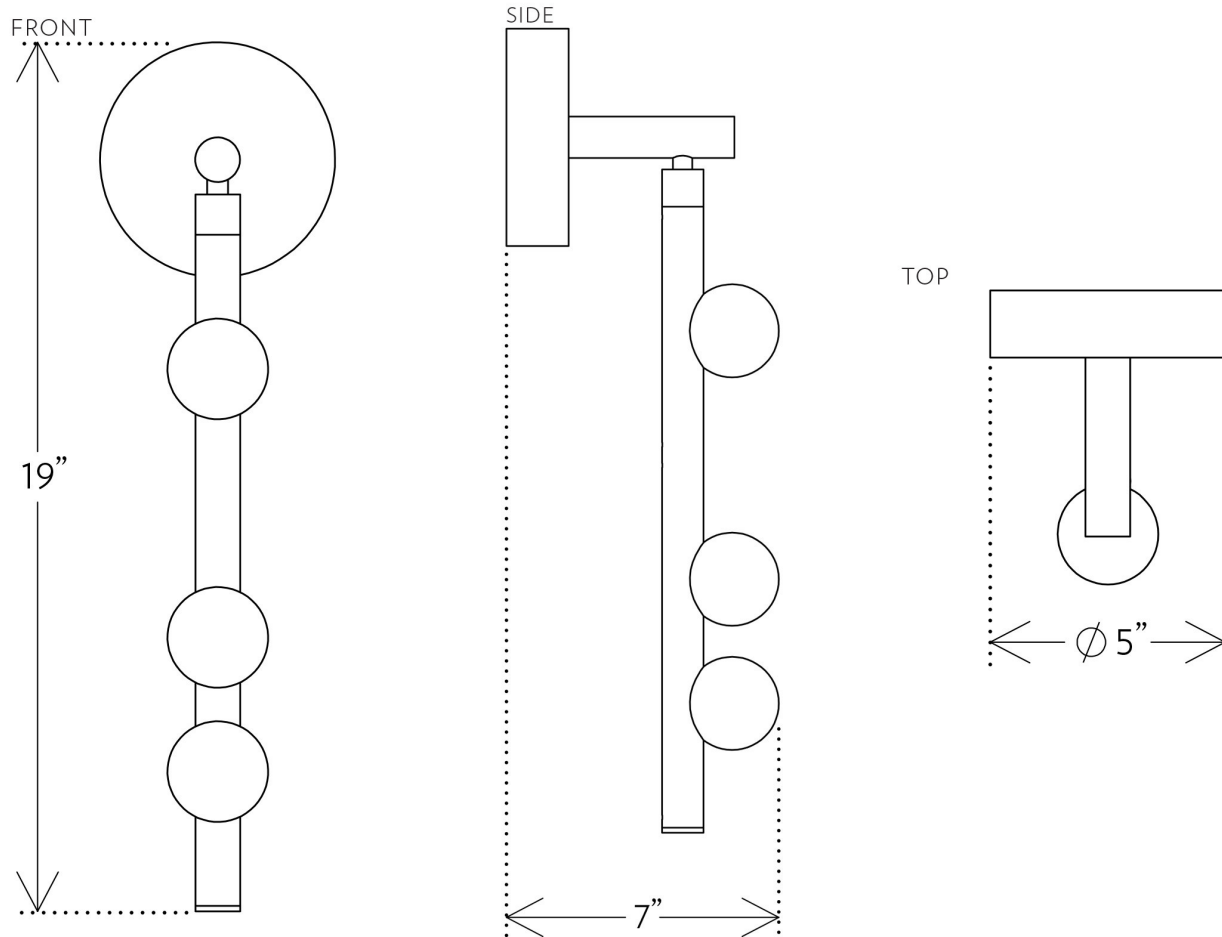

3-BULB DROP SYSTEM SCONCE DSS.03.01

LINDSEY ADELMAN FOR LINDSEY ADELMAN STUDIO

DESIGNER
Lindsey Adelman

MANUFACTURER
Lindsey Adelman Studio

ORIGIN
United States

PRODUCTION
Made to Order

DATE
2018

WEIGHT
4 lbs.

CERTIFICATIONS
UL, cUL.

DISCLAIMER

Dimensions are approximate and may vary slightly. Due to the hand-blown nature of the globes, there may be slight variations in size.

MATERIALS/FINISHES

Glass and machined brass. Mottled brass or tarnished nickel finish.

DIMENSIONS

Canopy: Dia. 5" x H 1.5"
Fixture: L 5" x W 7" x H 19"
Globes: Dia. 2.25"

ILLUMINATION

110V/220V: G4 Socket, 1.2W/20W Halogen equivalent, 100 lm, 2700K, dimmable LED, transformer provided.