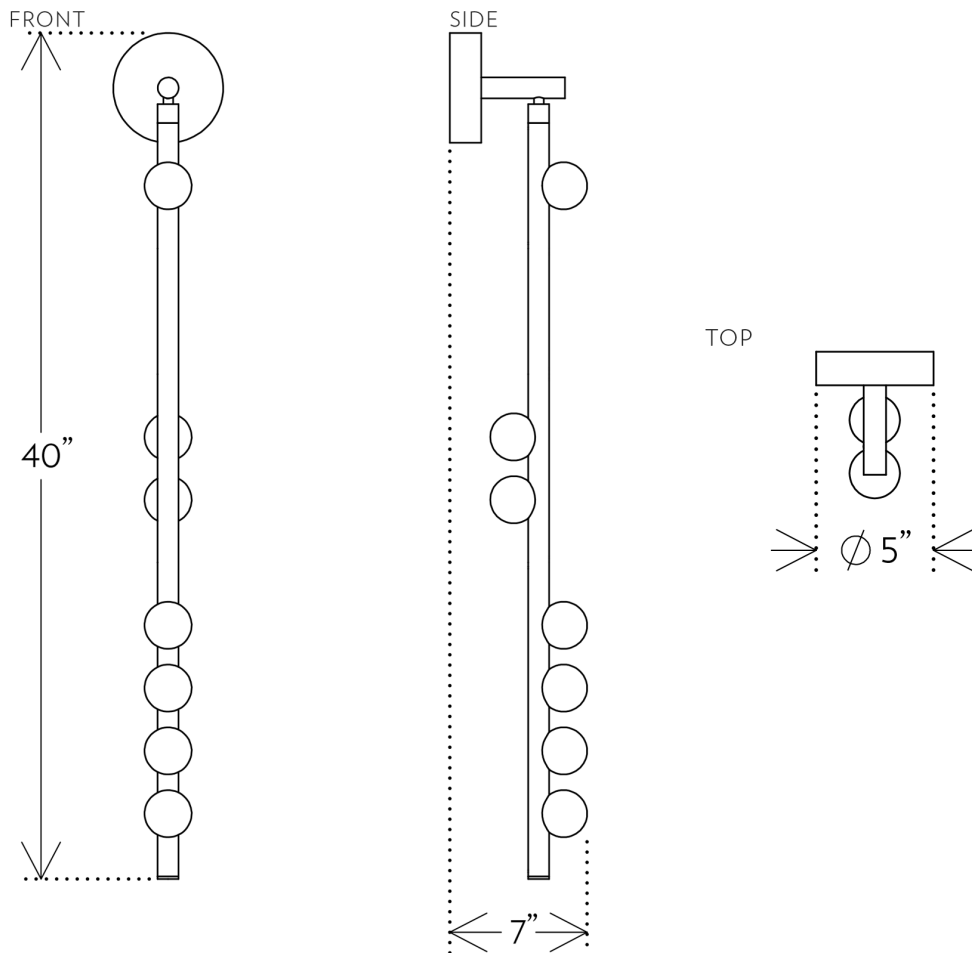

7-BULB DROP SYSTEM SCONCE DSS.07.01

LINDSEY ADELMAN FOR LINDSEY ADELMAN STUDIO

7-BULB DROP SYSTEM SCONCE DSS.07.01

LINDSEY ADELMAN FOR LINDSEY ADELMAN STUDIO

DESIGNER
Lindsey Adelman

MANUFACTURER
Lindsey Adelman Studio

ORIGIN
United States

PRODUCTION
Made to Order

WEIGHT
14lbs

MATERIALS/FINISHES
Blown glass.
Brass hardware with Tarnished Nickel or Mottled Brass finish.

DIMENSIONS
W 5" x D 7" x H 40"
Dia 2.25" glass globes.
Dimensions are approximate; the hand-blown globes have a natural variation in size.

ILLUMINATION
12V LED: G4, 1.2 Watt Halogen, 2700 Kelvin.

110V or 220V transformer provided.

BACKPLATE
Dia 5" x H 1.5"