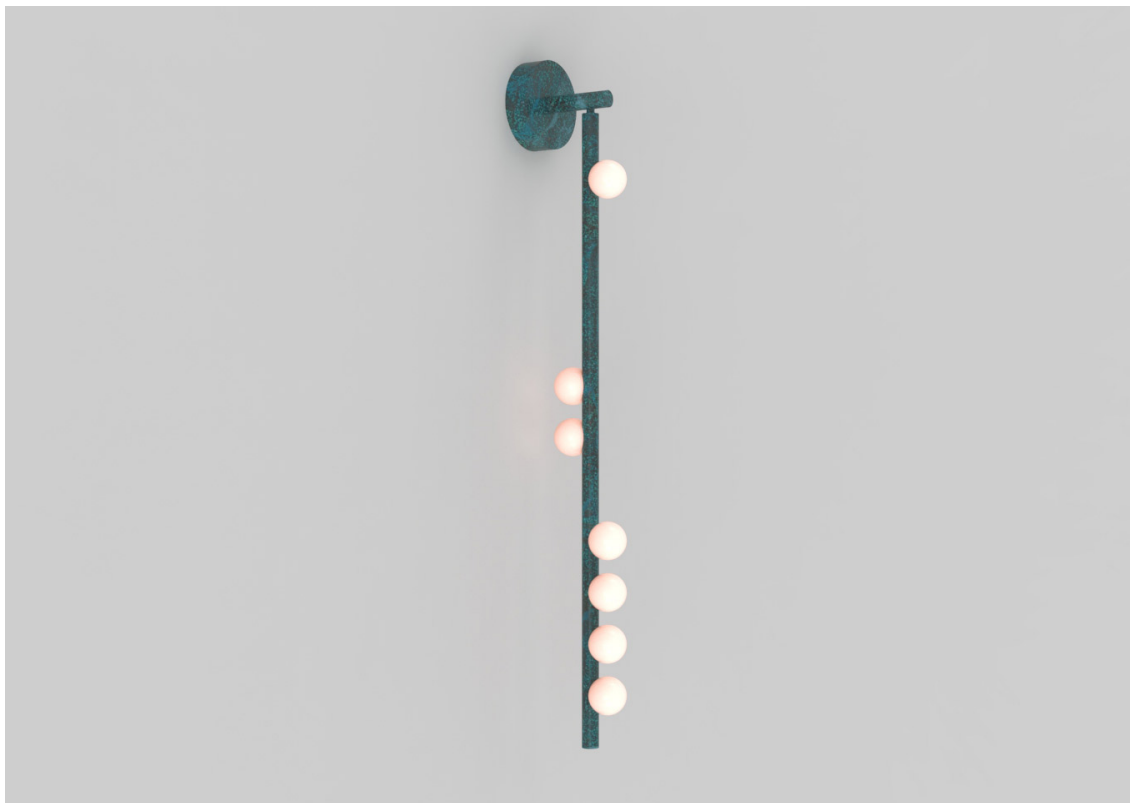

7-BULB DROP SYSTEM SCONE

LINDSEY ADELMAN

7-BULB DROP SYSTEM SCONE

LINDSEY ADELMAN

DESIGNER

Lindsey Adelman

ORIGIN

United States

WEIGHT

14lbs

MATERIALS/FINISHES

Blown glass.

Brass hardware with Tarnished Nickel, Mottled Brass or Verdigris finish.

DIMENSIONS

W 5" x D 7" x H 40"

Dia 2.25" glass globes.

Dimensions are approximate; the hand-blown globes have a natural variation in size.

ILLUMINATION

12V LED: G4, 1.2 Watt Halogen, 2700 Kelvin.

110V or 220V transformer provided.

SUSPENSION

Includes 36" or 72" stem adjustable on-site. Longer lengths available upon request.

BACKPLATE

Dia 5" x H 1.5"