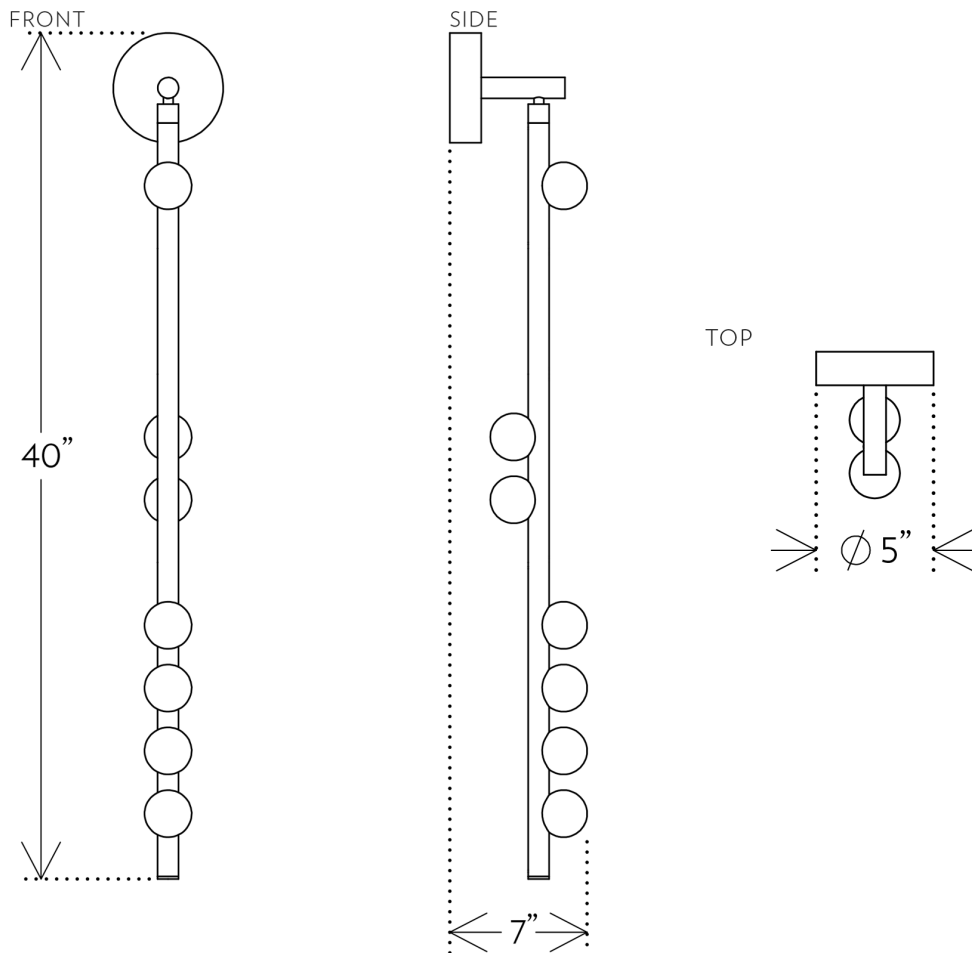

7-BULB DROP SYSTEM SCONE

LINDSEY ADELMAN

7-BULB DROP SYSTEM SCONE

LINDSEY ADELMAN

DESIGNER

Lindsey Adelman

ORIGIN

United States

WEIGHT

14lbs

MATERIALS/FINISHES

Blown glass.

Brass hardware with Tarnished Nickel, Mottled Brass or Verdigris finish.

DIMENSIONS

W 5" x D 7" x H 40"

Dia 2.25" glass globes.

Dimensions are approximate; the hand-blown globes have a natural variation in size.

ILLUMINATION

12V LED: G4, 1.2 Watt Halogen, 2700 Kelvin.

110V or 220V transformer provided.

SUSPENSION

Includes 36" or 72" stem adjustable on-site. Longer lengths available upon request.

BACKPLATE

Dia 5" x H 1.5"