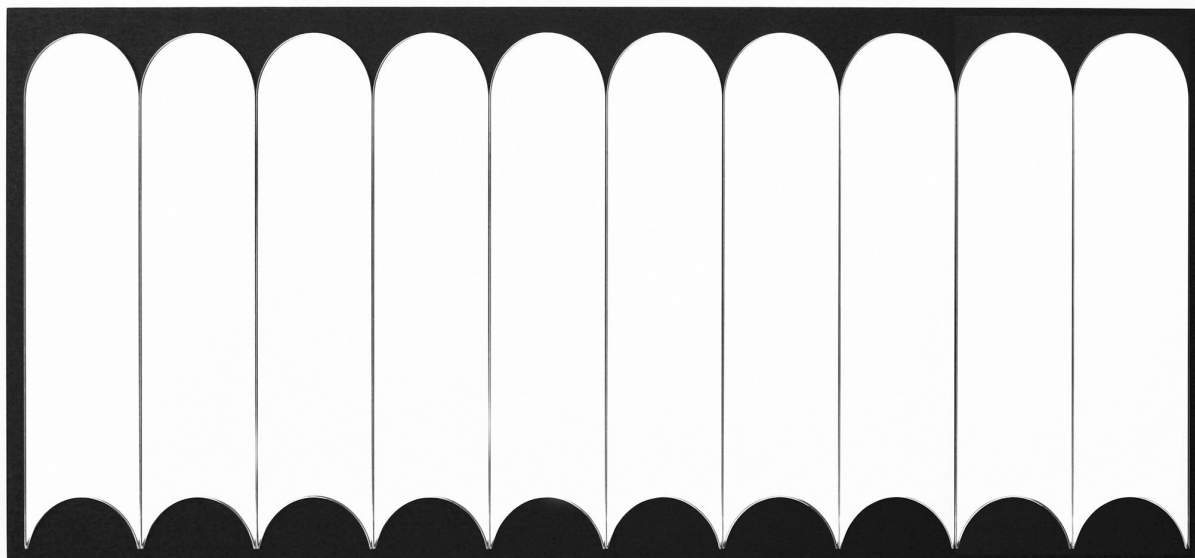

# DUNE MIRROR

BOWER STUDIOS

MANUFACTURER  
Bower Studios

ORIGIN  
United States

PRODUCTION  
Made to Order

WEIGHT  
66 lbs.

DISCLAIMER  
The Dune Mirror can be hung vertically or horizontally. This mirror must be hung with the included mounting hardware, not leaned against the wall.

MATERIALS  
Mirror. Walnut or White Oak frame.

DIMENSIONS  
W 63" x D 1.25" x H 26"