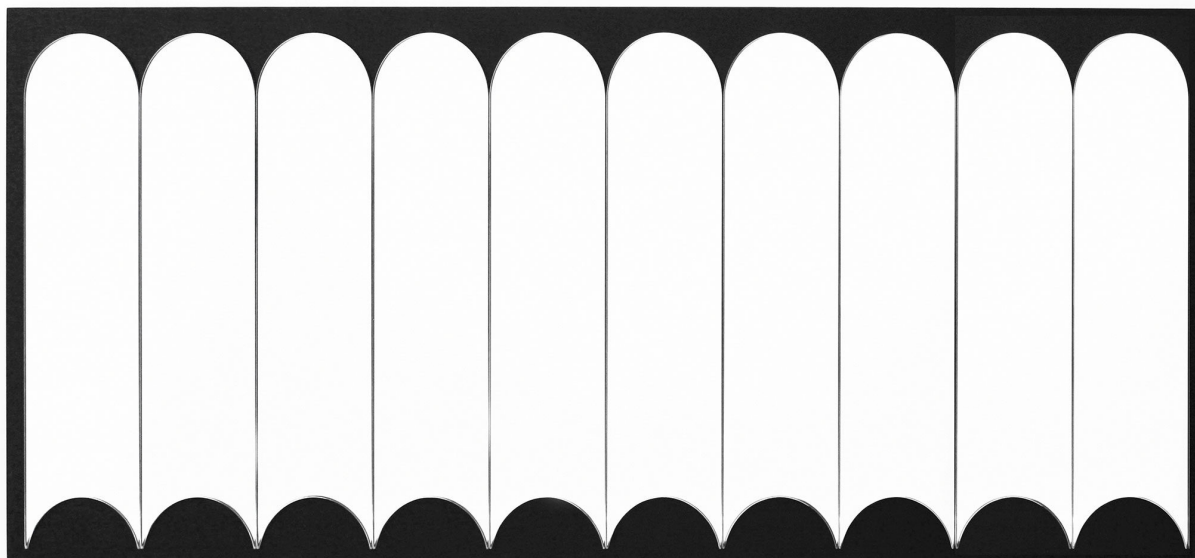

DUNE MIRROR

BOWER STUDIOS

MANUFACTURER
Bower Studios

ORIGIN
United States

PRODUCTION
Made to Order

WEIGHT
66 lbs

DISCLAIMER
The Dune Mirror can be hung vertically or horizontally. This mirror must be hung with the included mounting hardware, not leaned against the wall.

MATERIALS/FINISHES
Mirror and walnut or white oak frame.

DIMENSIONS
W 63" x D 1.25" x H 26"