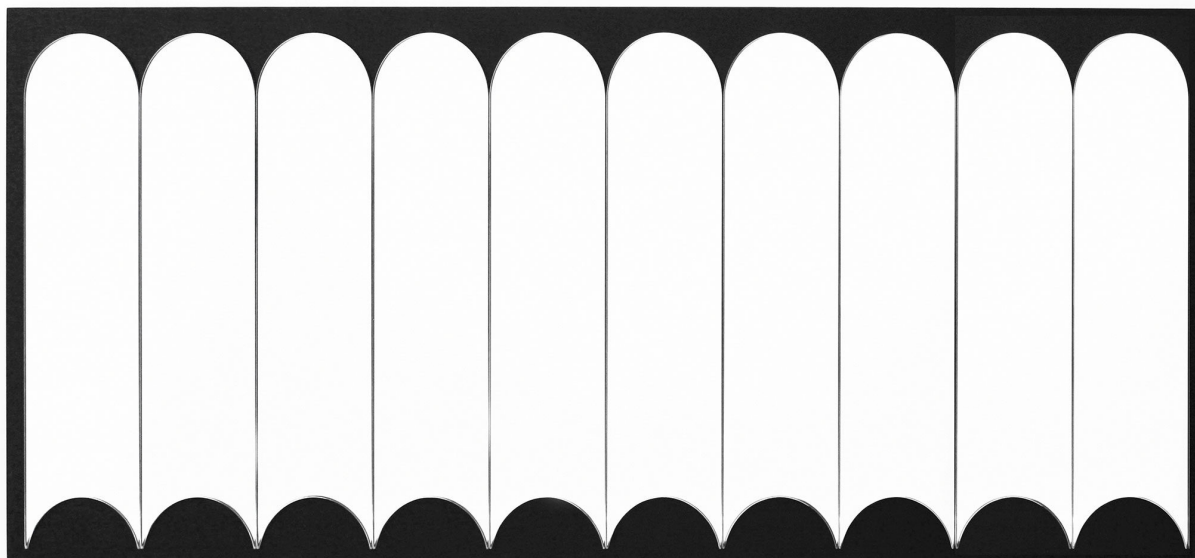

DUNE MIRROR

BOWER STUDIOS

MANUFACTURER
Bower Studios

ORIGIN
United States

PRODUCTION
Made to Order

WEIGHT
66 lbs.

DISCLAIMER
The Dune Mirror can be hung vertically or horizontally. This mirror must be hung with the included mounting hardware, not leaned against the wall.

MATERIALS
Mirror. Walnut or White Oak frame.

DIMENSIONS
W 63" x D 1.25" x H 26"