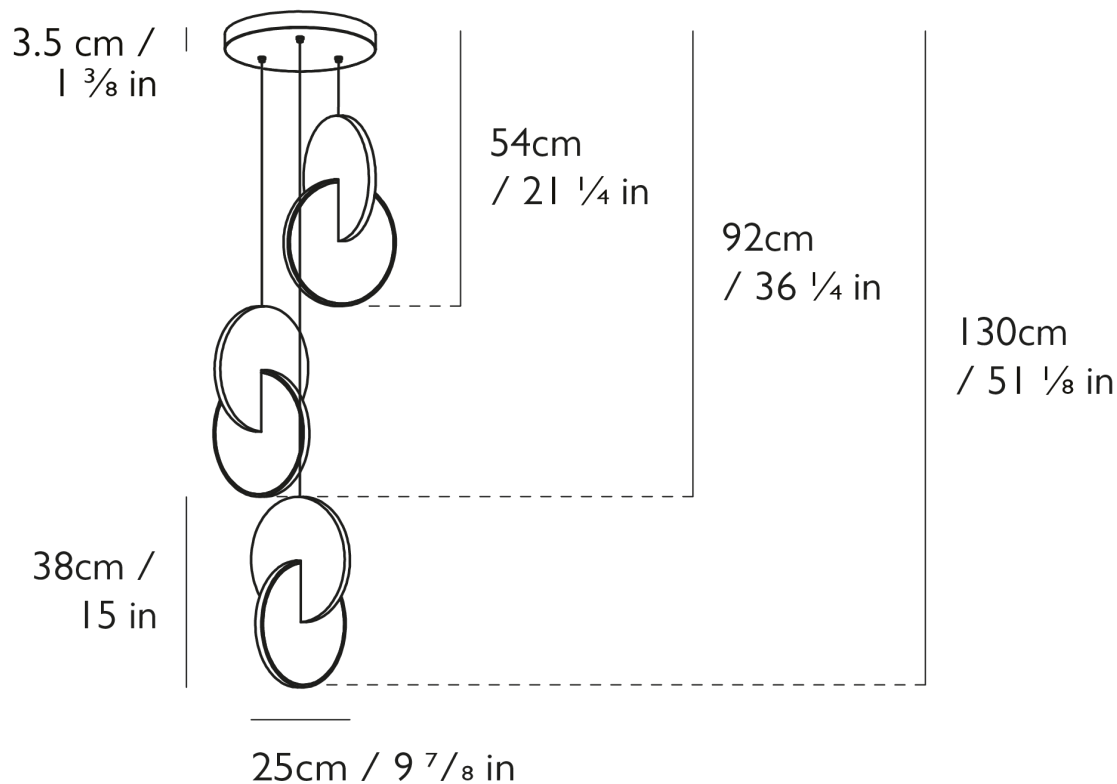

ECLIPSE CHANDELIER 3 PIECE — POLISHED CHROME

LEE BROOM

ECLIPSE CHANDELIER 3 PIECE – POLISHED CHROME

LEE BROOM

DESIGNER

Lee Broom

ORIGIN

United Kingdom

PRODUCTION

Made to Order

MATERIALS

Opal acrylic and steel with polished chrome finish.

DIMENSIONS

H 15" x W 9.88" x D 9.88"

ILLUMINATION

30 Watts, 2700 Kelvin, supplied with separate transformer.

Voltage: 220-240V or 110-130V.

SUSPENSION

118" adjustable cable with clear outer and tensile.