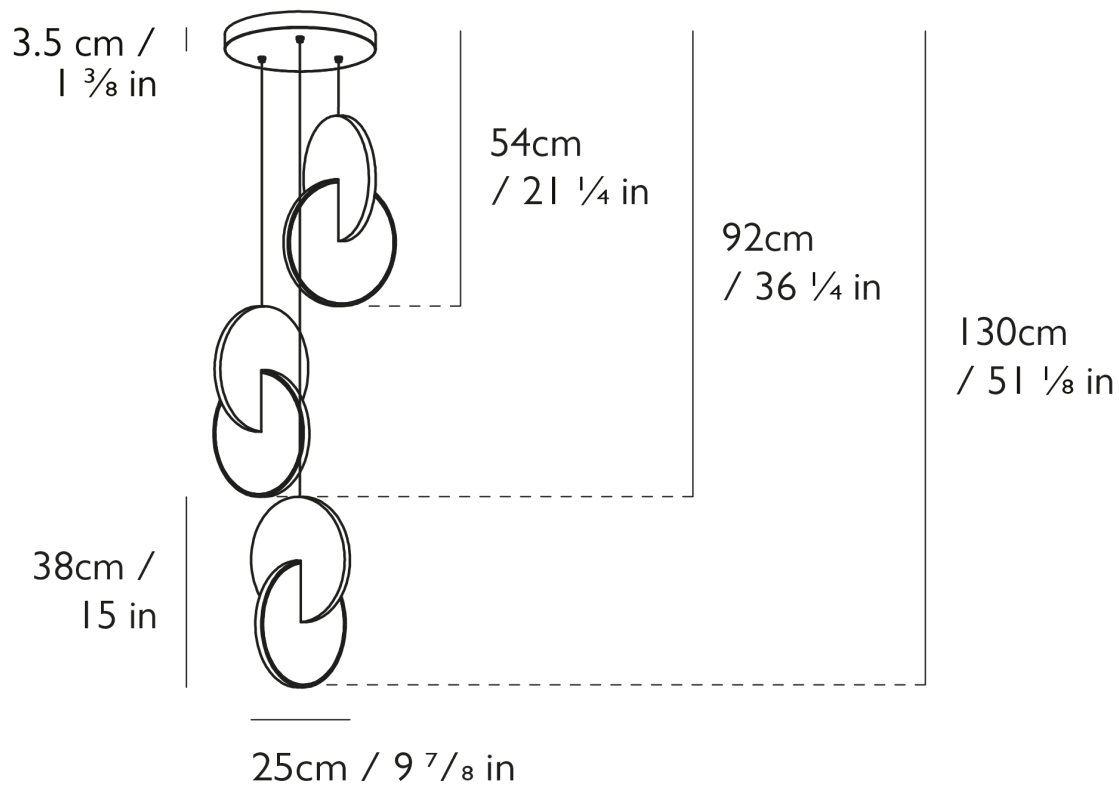

ECLIPSE CHANDELIER 3 PIECE

ECLIPSE CHANDELIER 3 PIECE

ORIGIN
United Kingdom

PRODUCTION
Made to Order

DATE
2019

WEIGHT
27.3 lbs.

CERTIFICATIONS
UL, cUL (110-130V). CE, CB (220-240V).

MATERIALS
Opal acrylic and steel, available in polished chrome or polished gold finish.

DIMENSIONS
Canopy: Dia 13.7" x H 1.3"
Fixture: L 9.8" x W 9.8" x H 15"
Overall Height: Adjustable up to 213"

ILLUMINATION
110-130V or 220-240V: 27.3W, 2700k, CRI 90, 24vDC output, dimmable.

SUSPENSION
Three 197" site-adjustable cords are included with purchase.