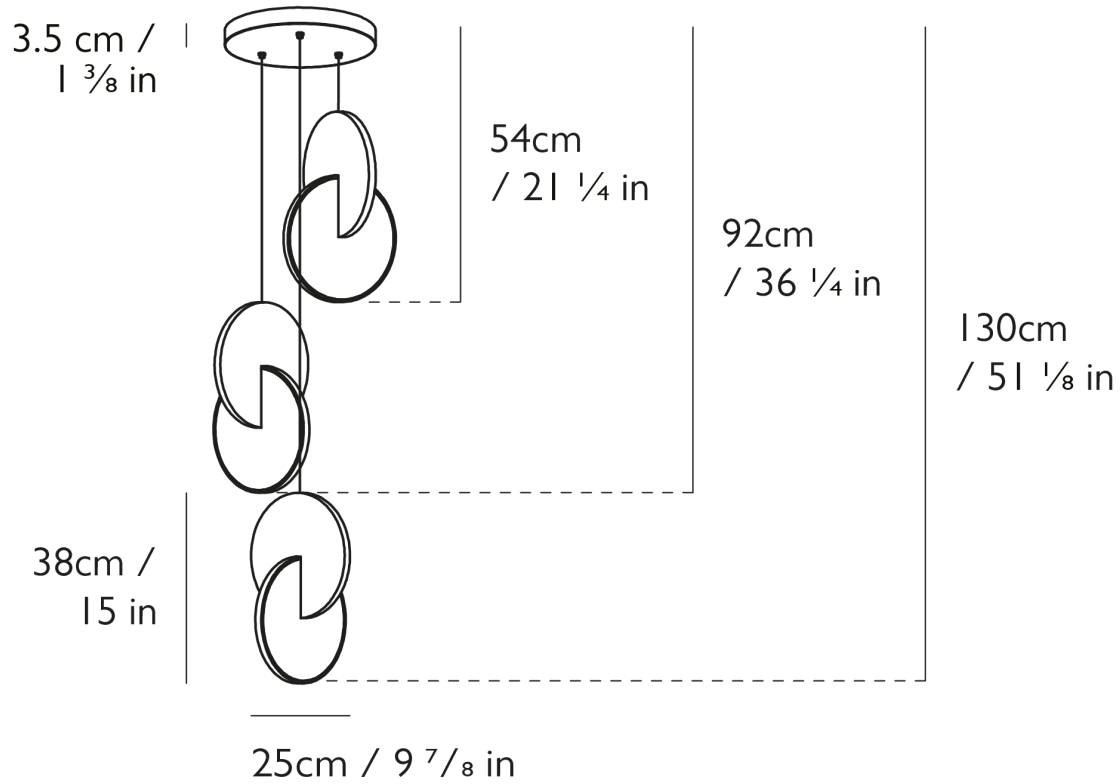

ECLIPSE CHANDELIER 3 PIECE

LEE BROOM

DESIGNER

Lee Broom

ORIGIN

United Kingdom

PRODUCTION

Made to Order

DATE

2019

WEIGHT

27.3 lbs.

CERTIFICATIONS

UL, cUL (110-130V). CE, CB (220-240V).

MATERIALS

Opal acrylic and steel, available in polished chrome or polished gold finish.

DIMENSIONS

Canopy: Dia 13.7" x H 1.3"

Fixture: L 9.8" x W 9.8" x H 15"

Overall Height: Adjustable up to 213"

ILLUMINATION

110-130V or 220-240V: 27.3W, 2700k, CRI 90, 24vDC output, dimmable.

SUSPENSION

Three 197" site-adjustable cords are included with purchase.