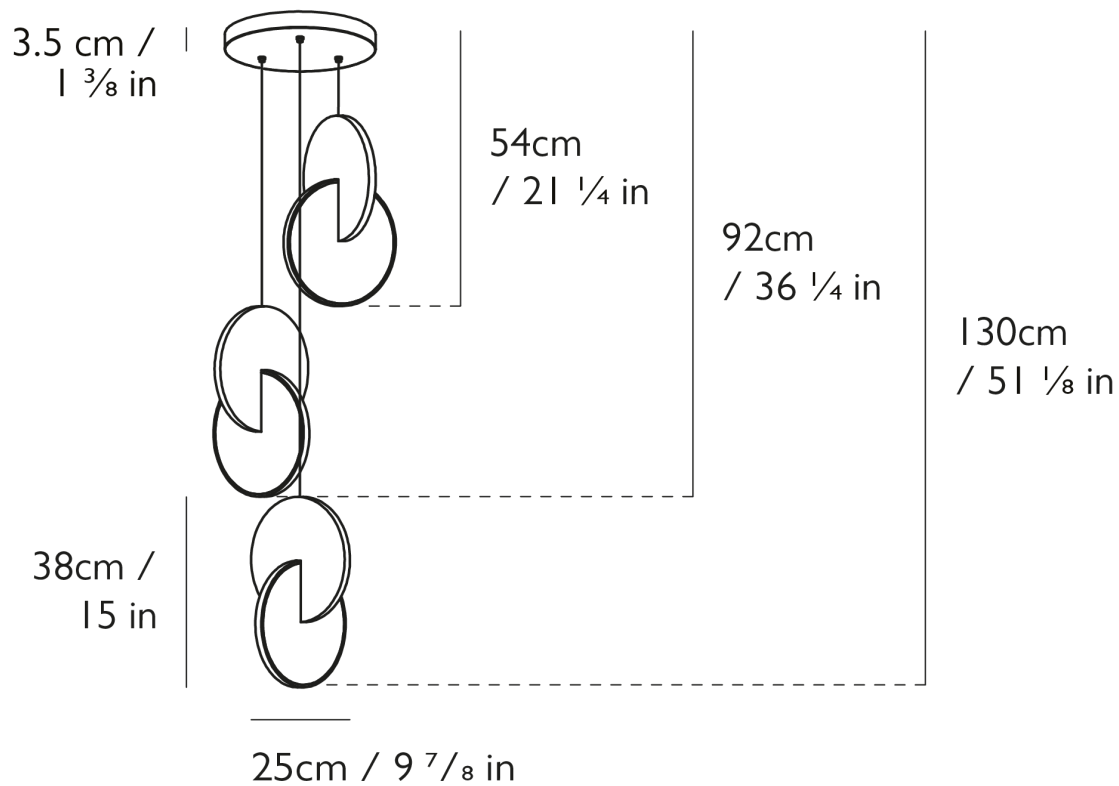

ECLIPSE CHANDELIER 3 PIECE

LEE BROOM

ECLIPSE CHANDELIER 3 PIECE

LEE BROOM

DESIGNER

Lee Broom

ORIGIN

United Kingdom

PRODUCTION

Made to Order

DATE

2019

MATERIALS

Opal acrylic and steel with polished chrome or polished gold finish.

DIMENSIONS

H 15" x W 9.88" x D 9.88"

ILLUMINATION

30 Watts, 2700 Kelvin, supplied with separate transformer.

Voltage: 220-240V or 110-130V.

SUSPENSION

118" adjustable cable with clear outer and tensile.